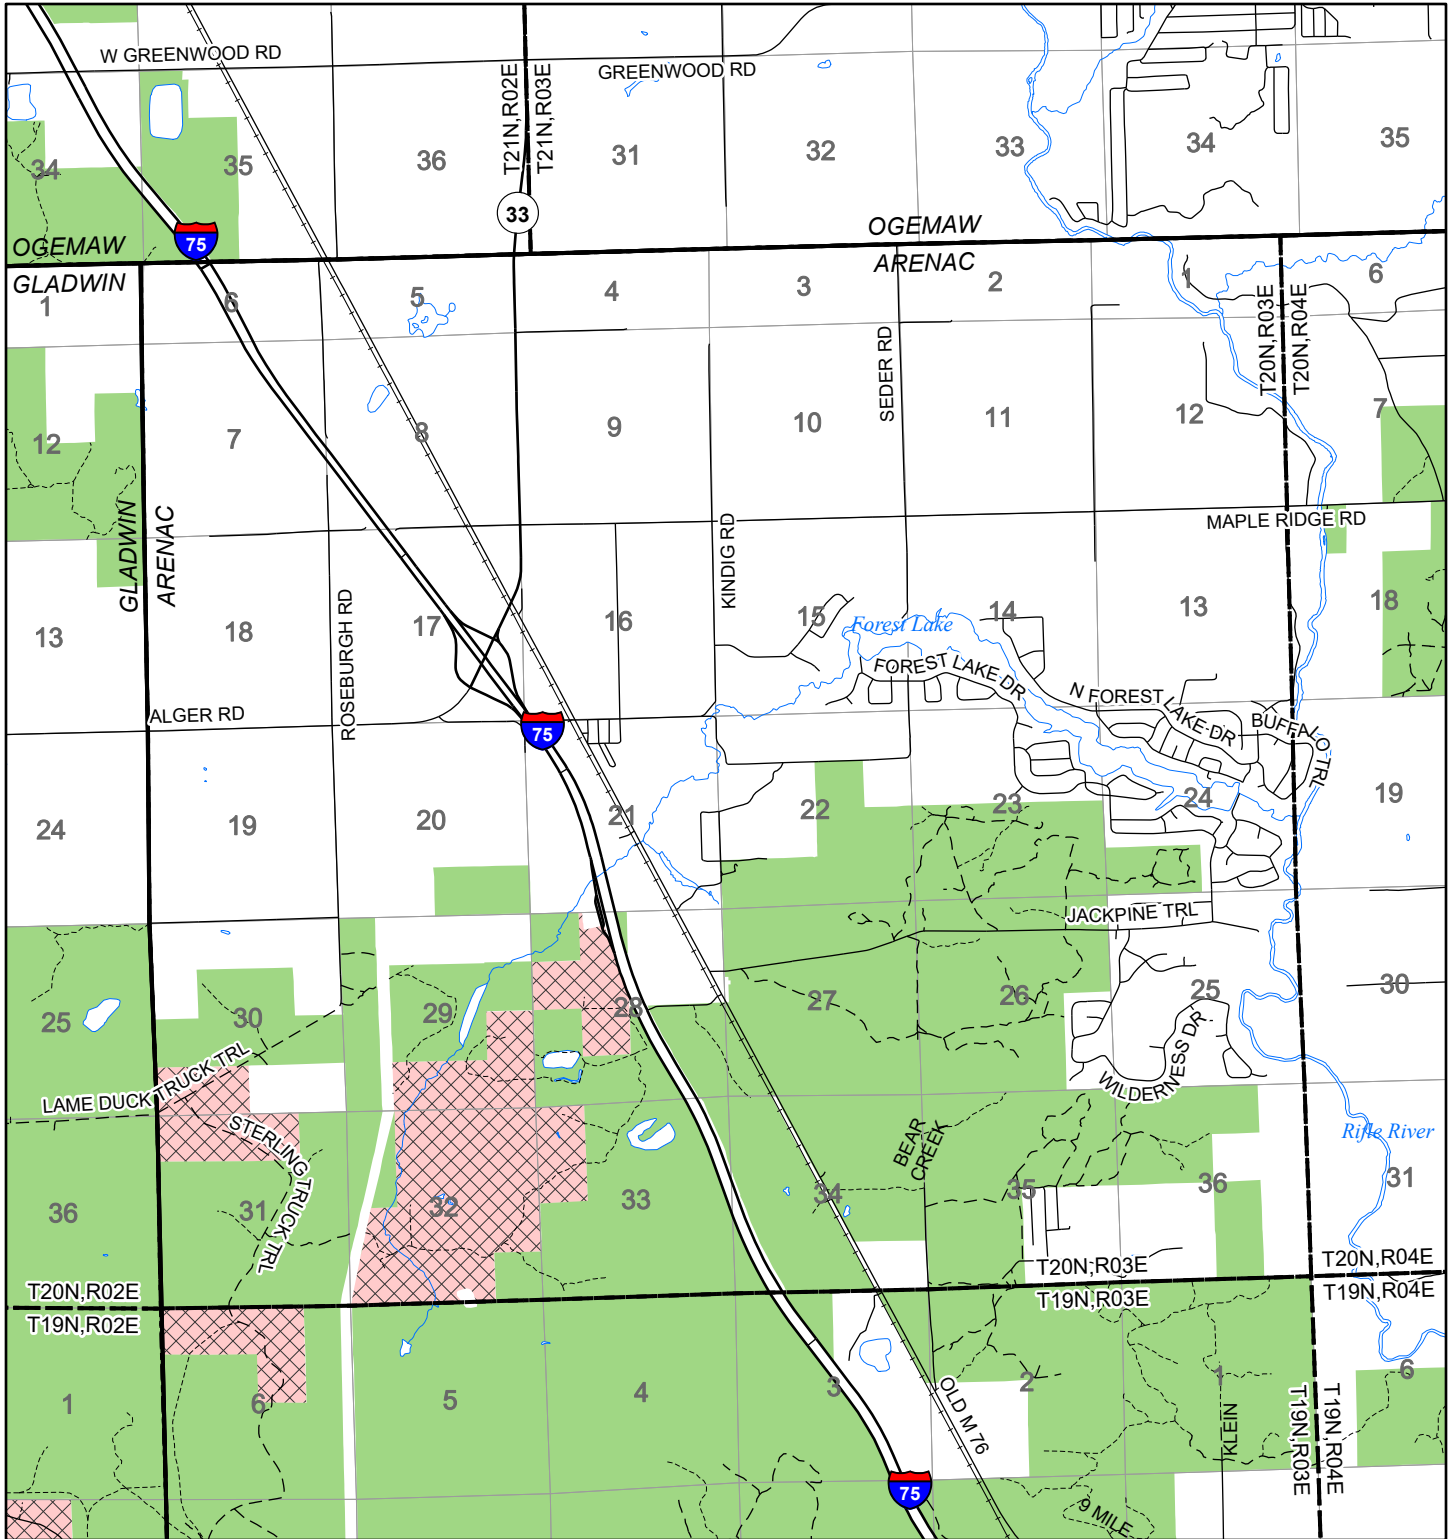

2022 Fuelwood Collection Map

T20N,R03E

ARENAC CO.

- Open to Fuelwood Collection
- Open (Recently Closed Timber Sale)
- State land closed to fuelwood collection
- Snowmobile trail

Effective: April 1, 2022