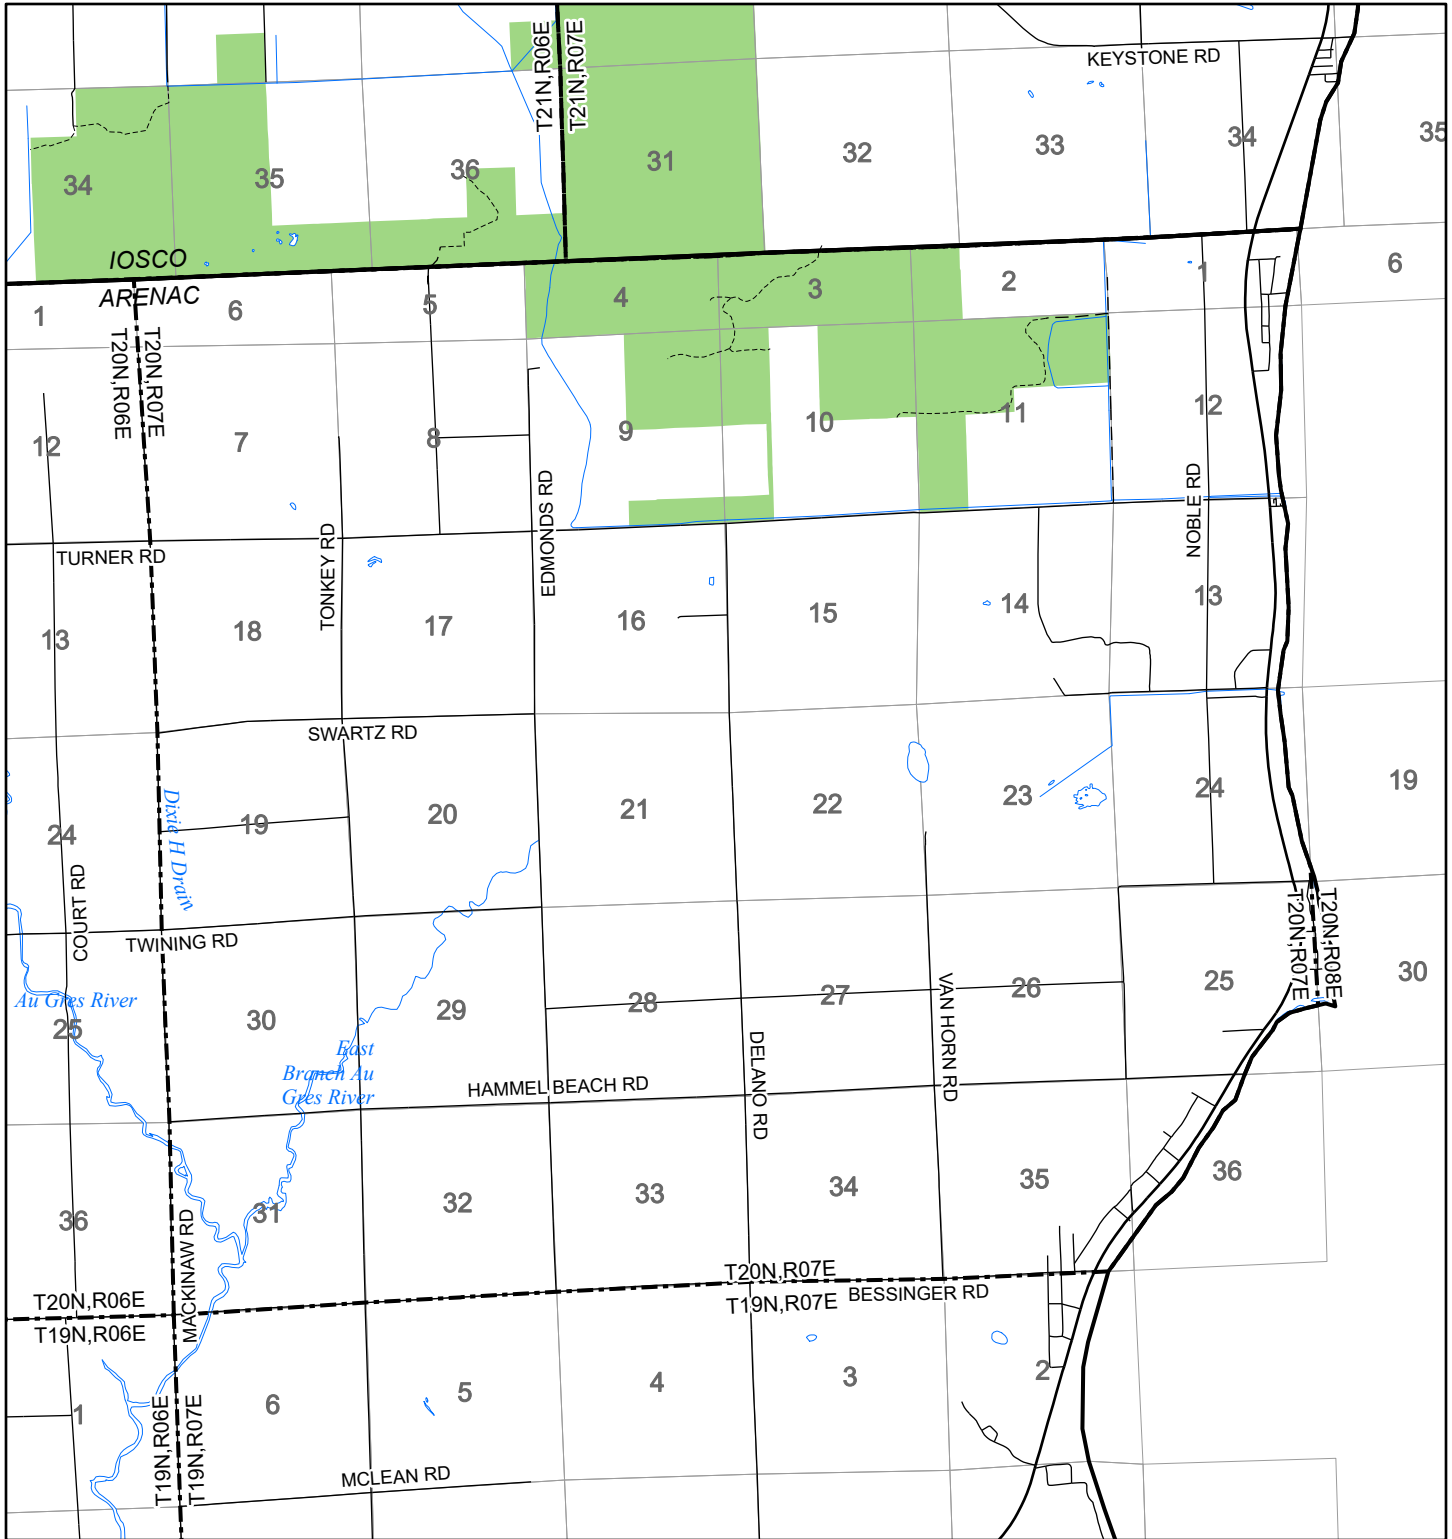

2022 Fuelwood Collection Map

T20N,R07E

ARENAC CO.

- Open to Fuelwood Collection
- Open (Recently Closed Timber Sale)
- State land closed to fuelwood collection
- Snowmobile trail

Effective: April 1, 2022