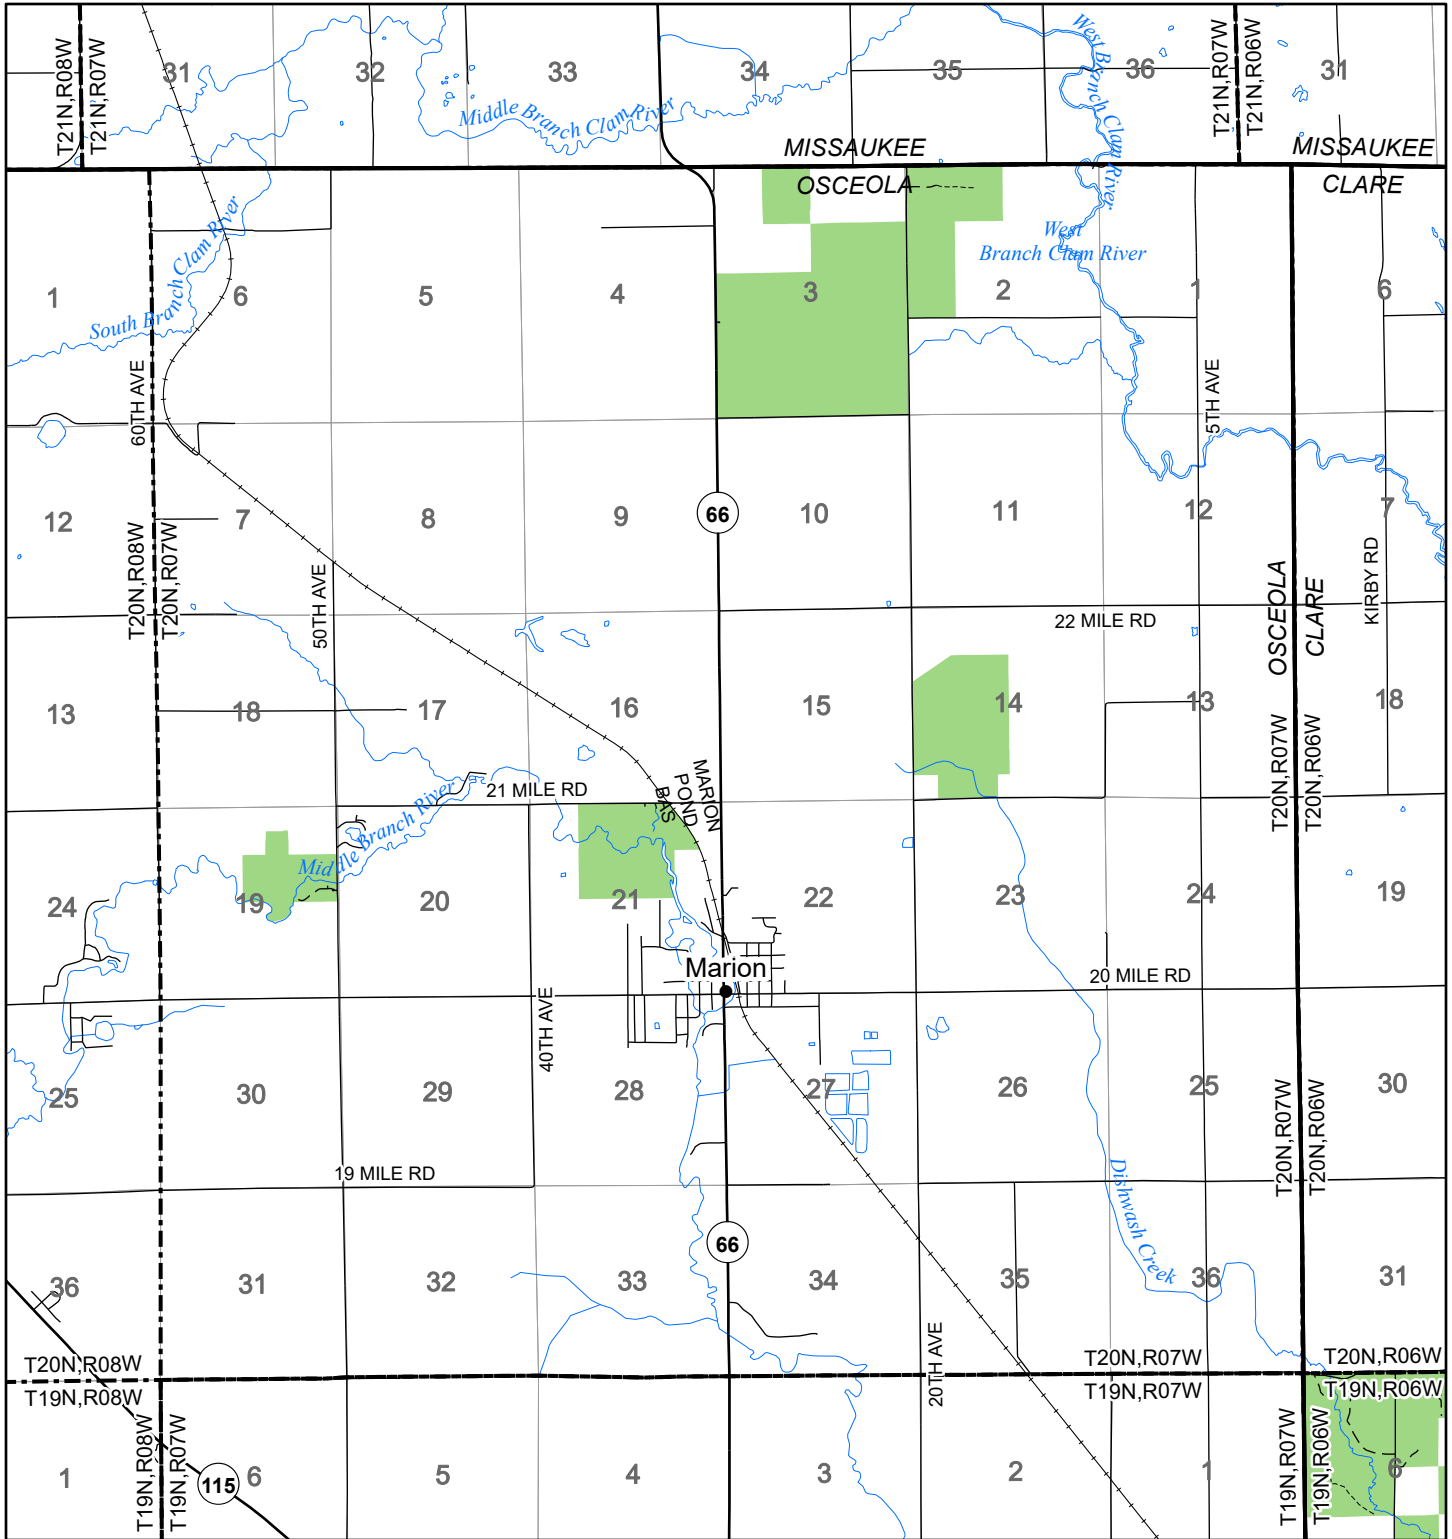

2022 Fuelwood Collection Map

T20N,R07W

OSCEOLA CO.

- Open to Fuelwood Collection
- Open (Recently Closed Timber Sale)
- State land closed to fuelwood collection
- Snowmobile trail

Effective: April 1, 2022