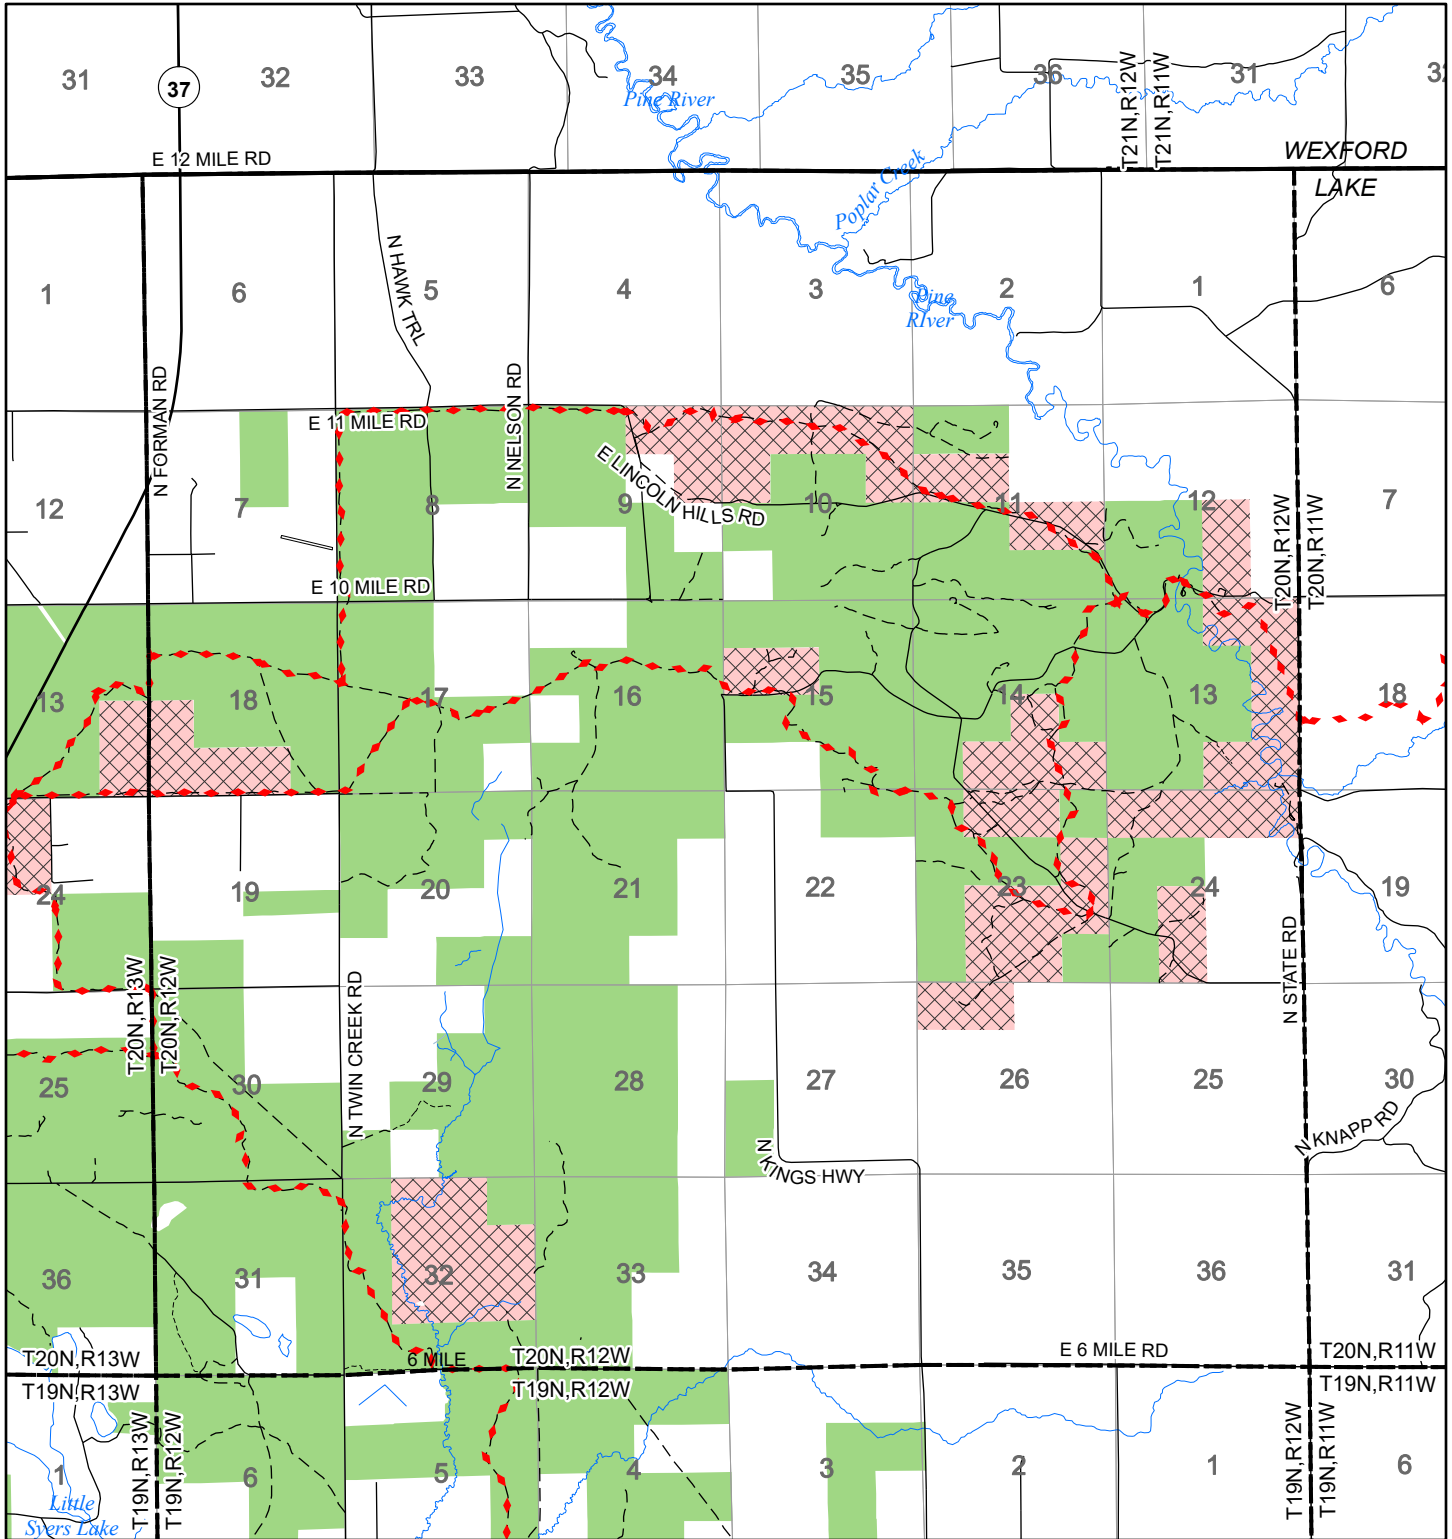

# 2022 Fuelwood Collection Map

## T20N,R12W

### LAKE CO.

- Open to Fuelwood Collection
- Open (Recently Closed Timber Sale)
- State land closed to fuelwood collection
- Snowmobile trail

Effective: April 1, 2022