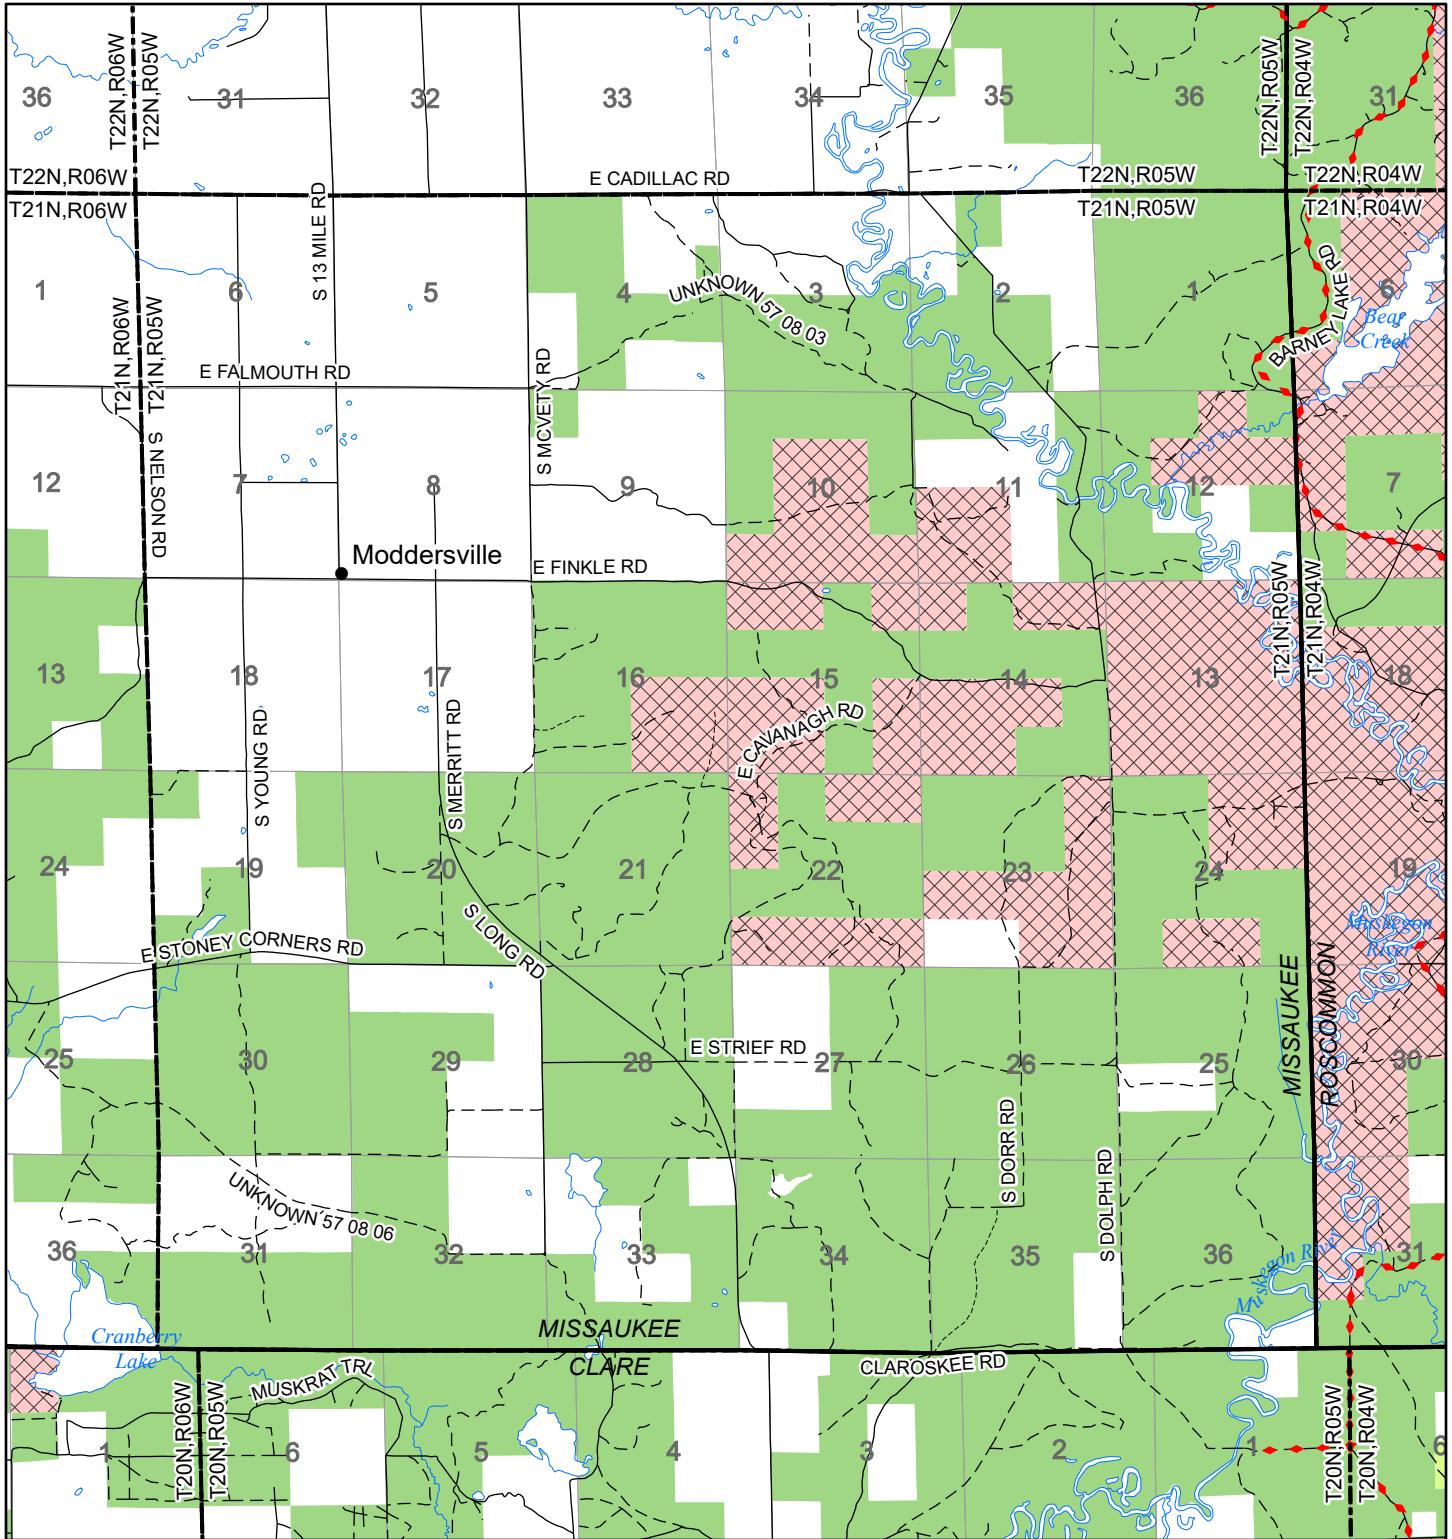

2022 Fuelwood Collection Map

T21N,R05W

MISSAUKEE CO.

- Open to Fuelwood Collection
- Open (Recently Closed Timber Sale)
- State land closed to fuelwood collection
- Snowmobile trail

Effective: April 1, 2022