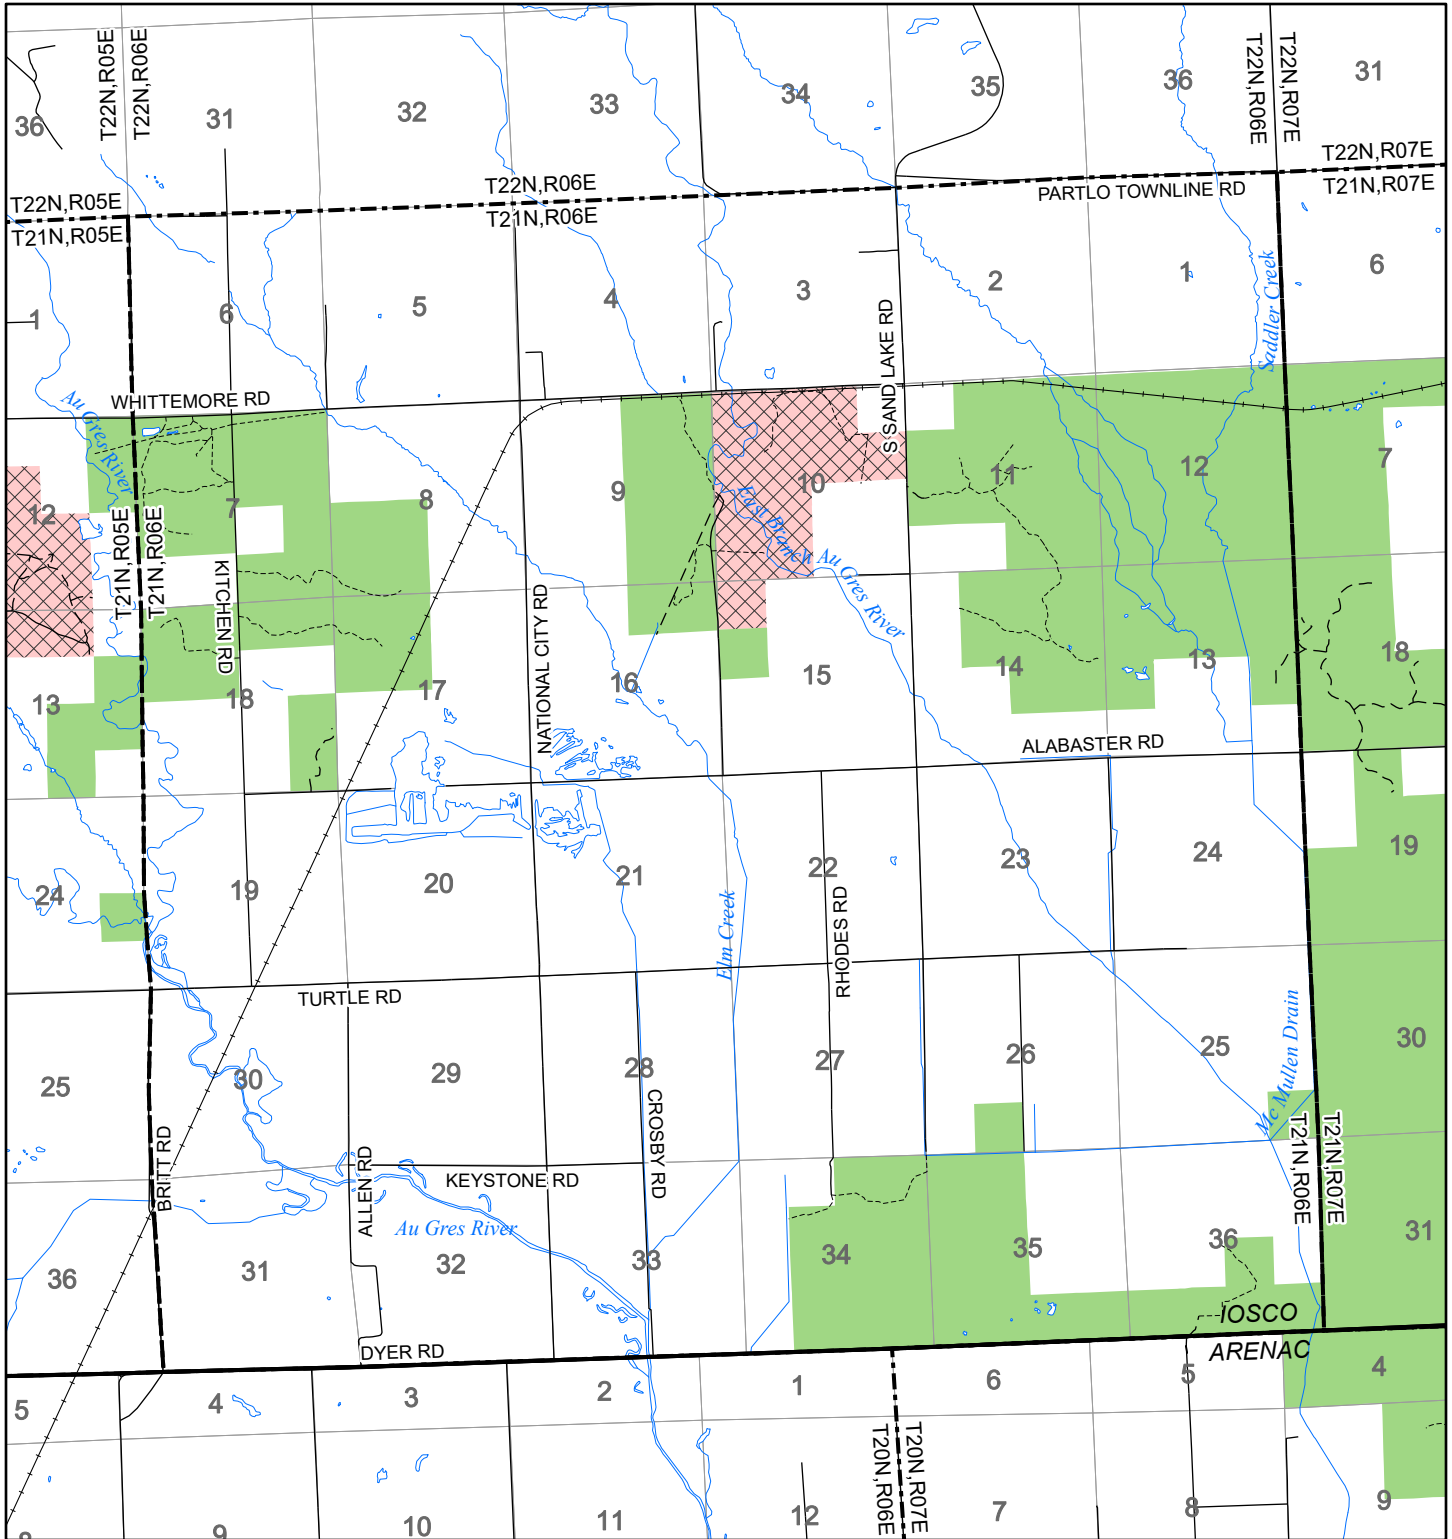

2022 Fuelwood Collection Map

T21N,R06E

IOSCO CO.

- Open to Fuelwood Collection
- Open (Recently Closed Timber Sale)
- State land closed to fuelwood collection
- Snowmobile trail

Effective: April 1, 2022