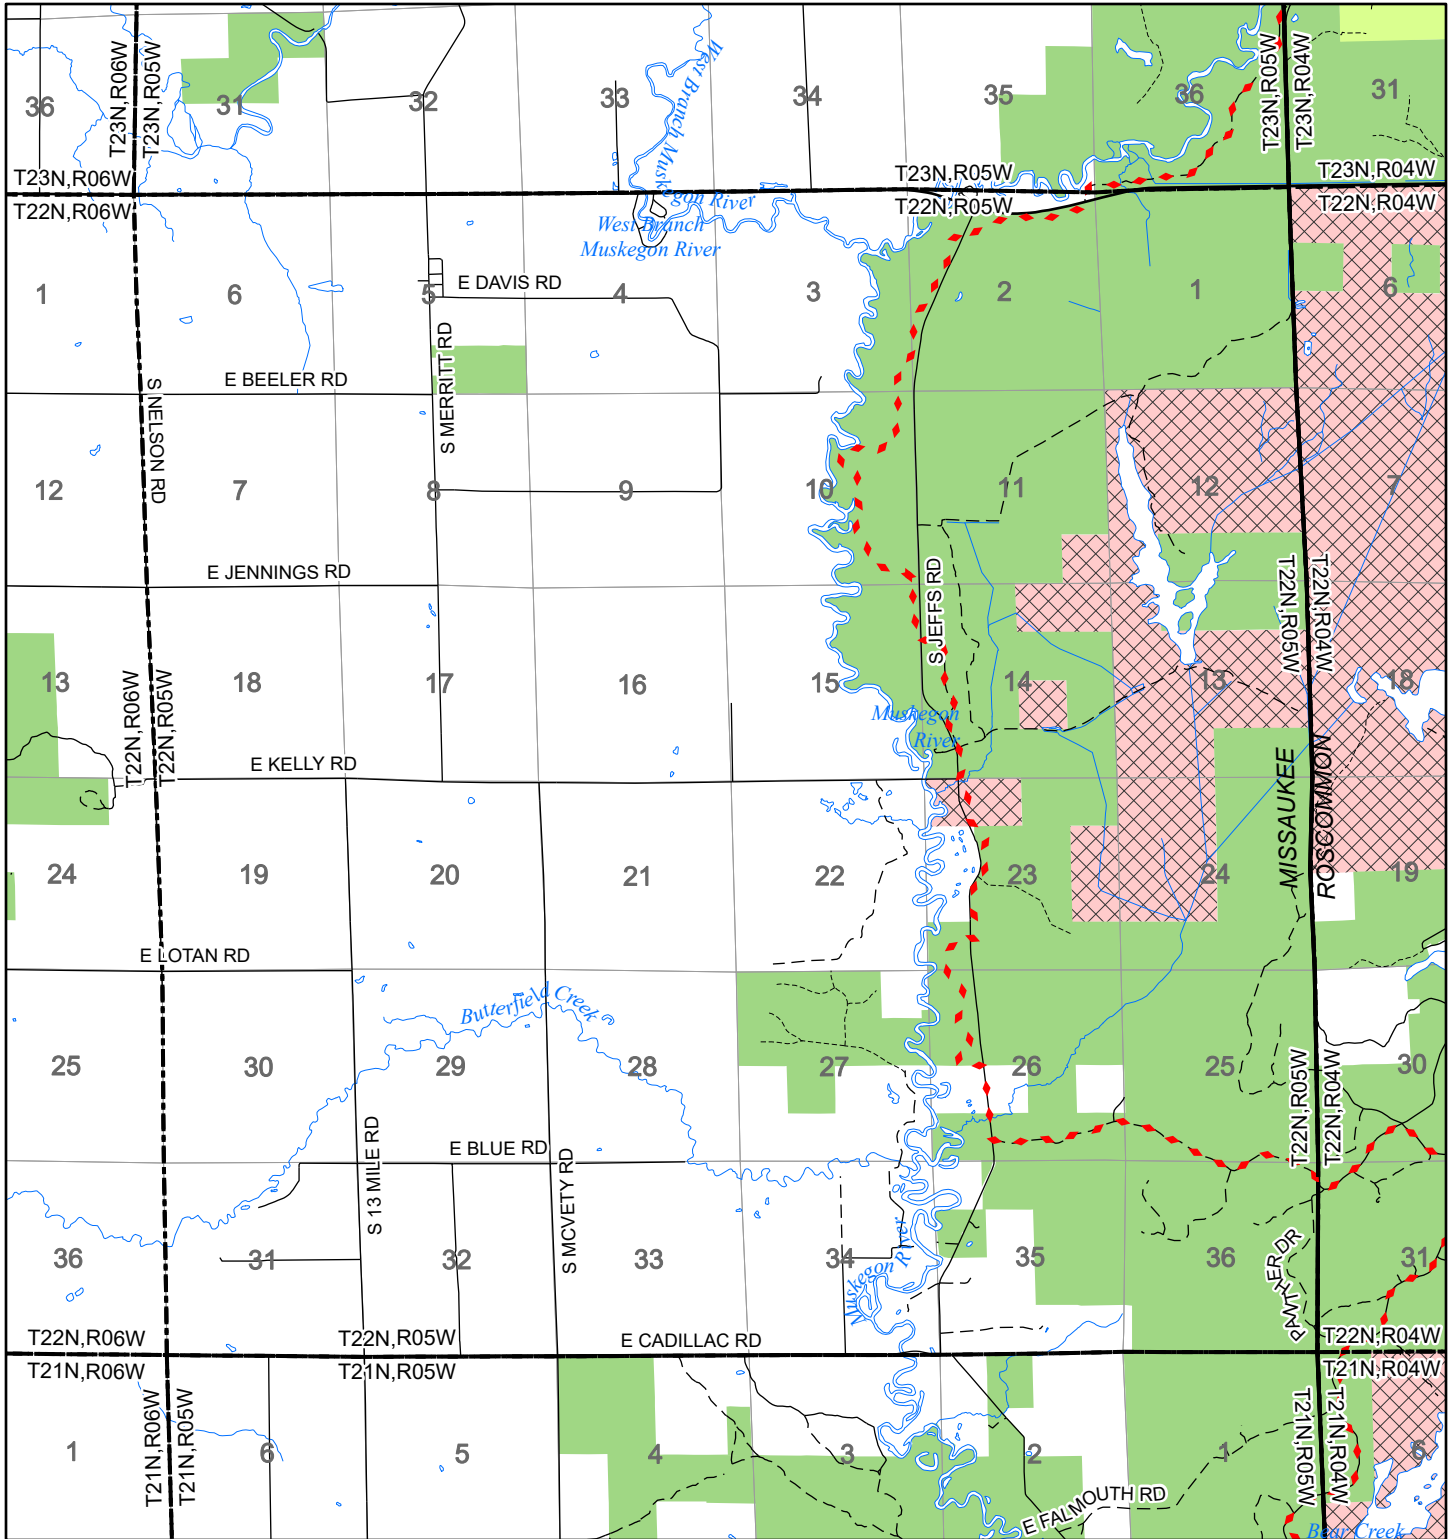

# 2022 Fuelwood Collection Map

## T22N,R05W

### MISSAUKEE CO.

- Open to Fuelwood Collection
- Open (Recently Closed Timber Sale)
- State land closed to fuelwood collection
- Snowmobile trail

Effective: April 1, 2022