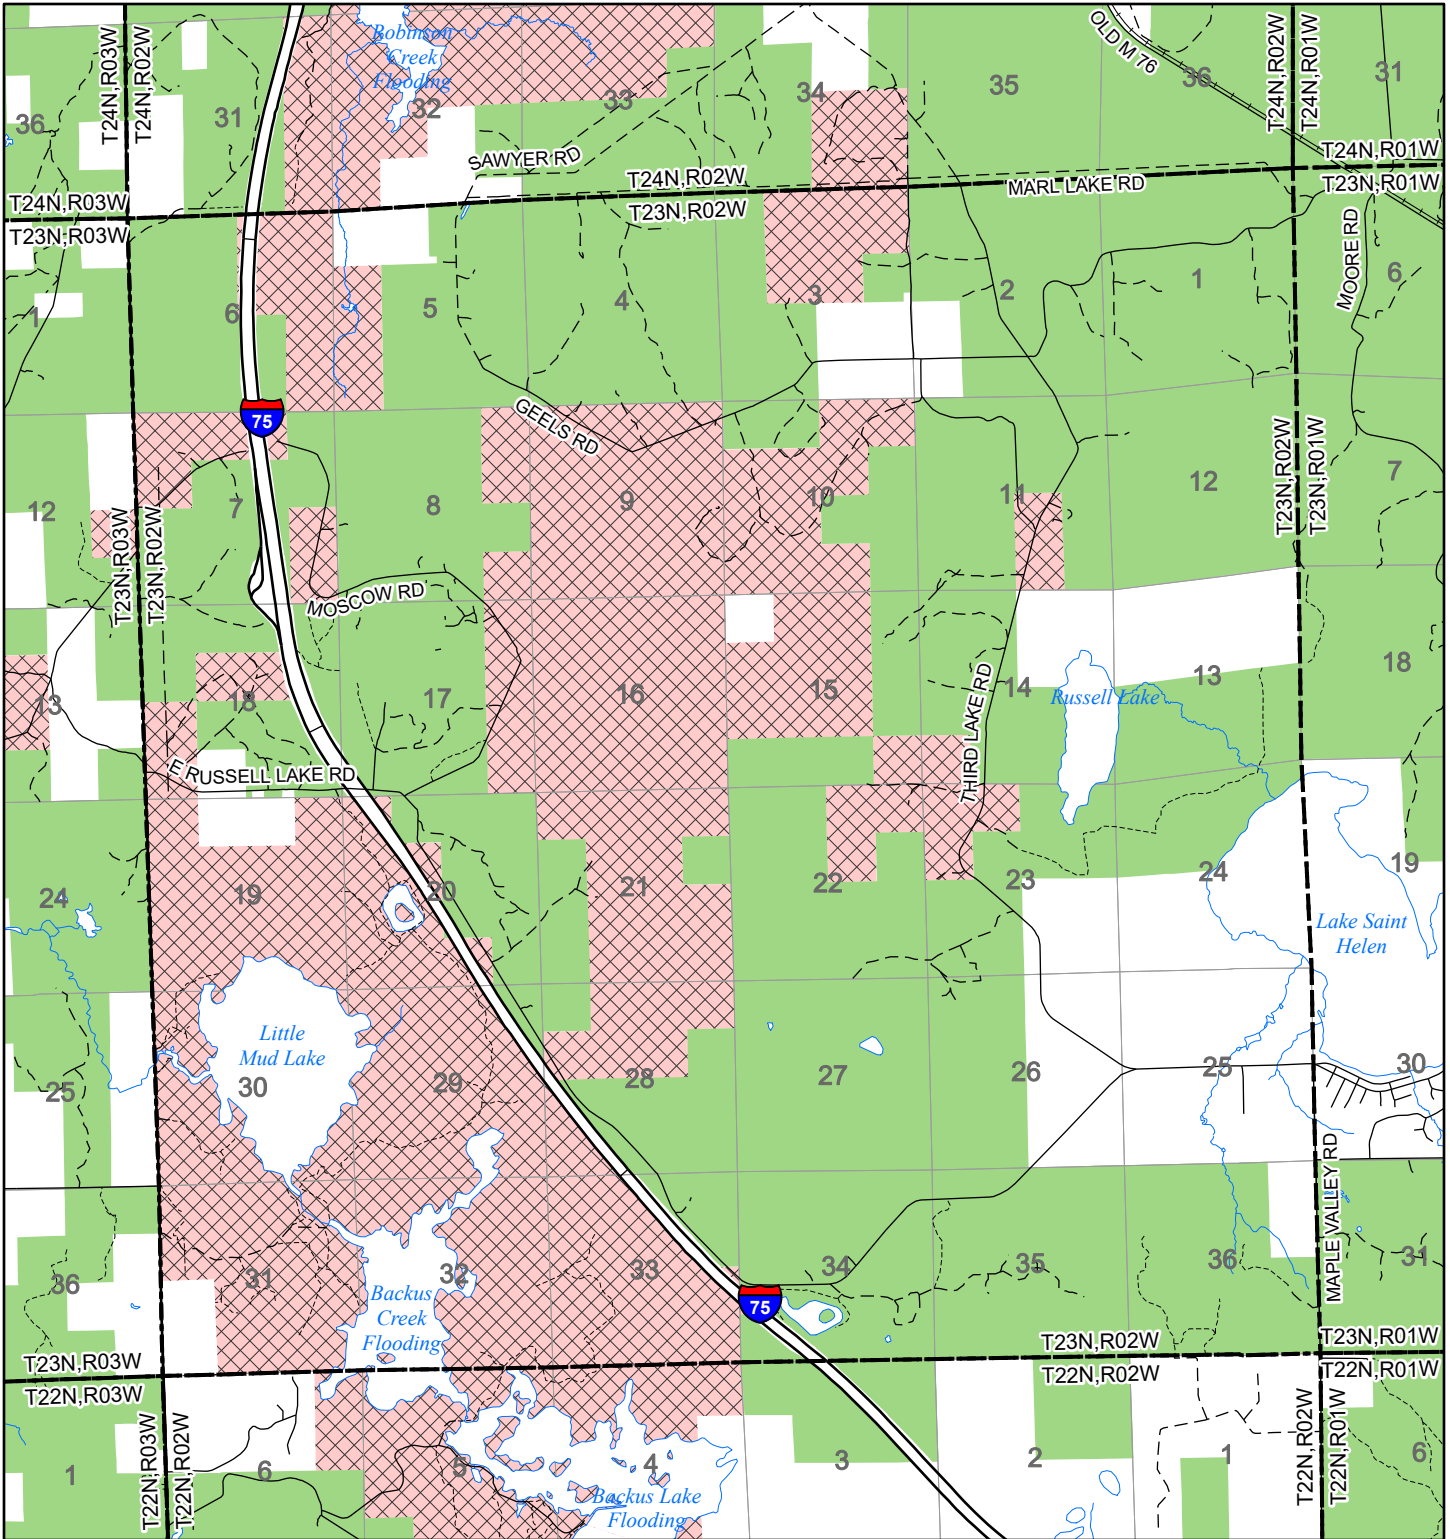

# 2022 Fuelwood Collection Map

## T23N,R02W

### ROSCOMMON CO.

- Open to Fuelwood Collection
- Open (Recently Closed Timber Sale)
- State land closed to fuelwood collection
- Snowmobile trail

Effective: April 1, 2022