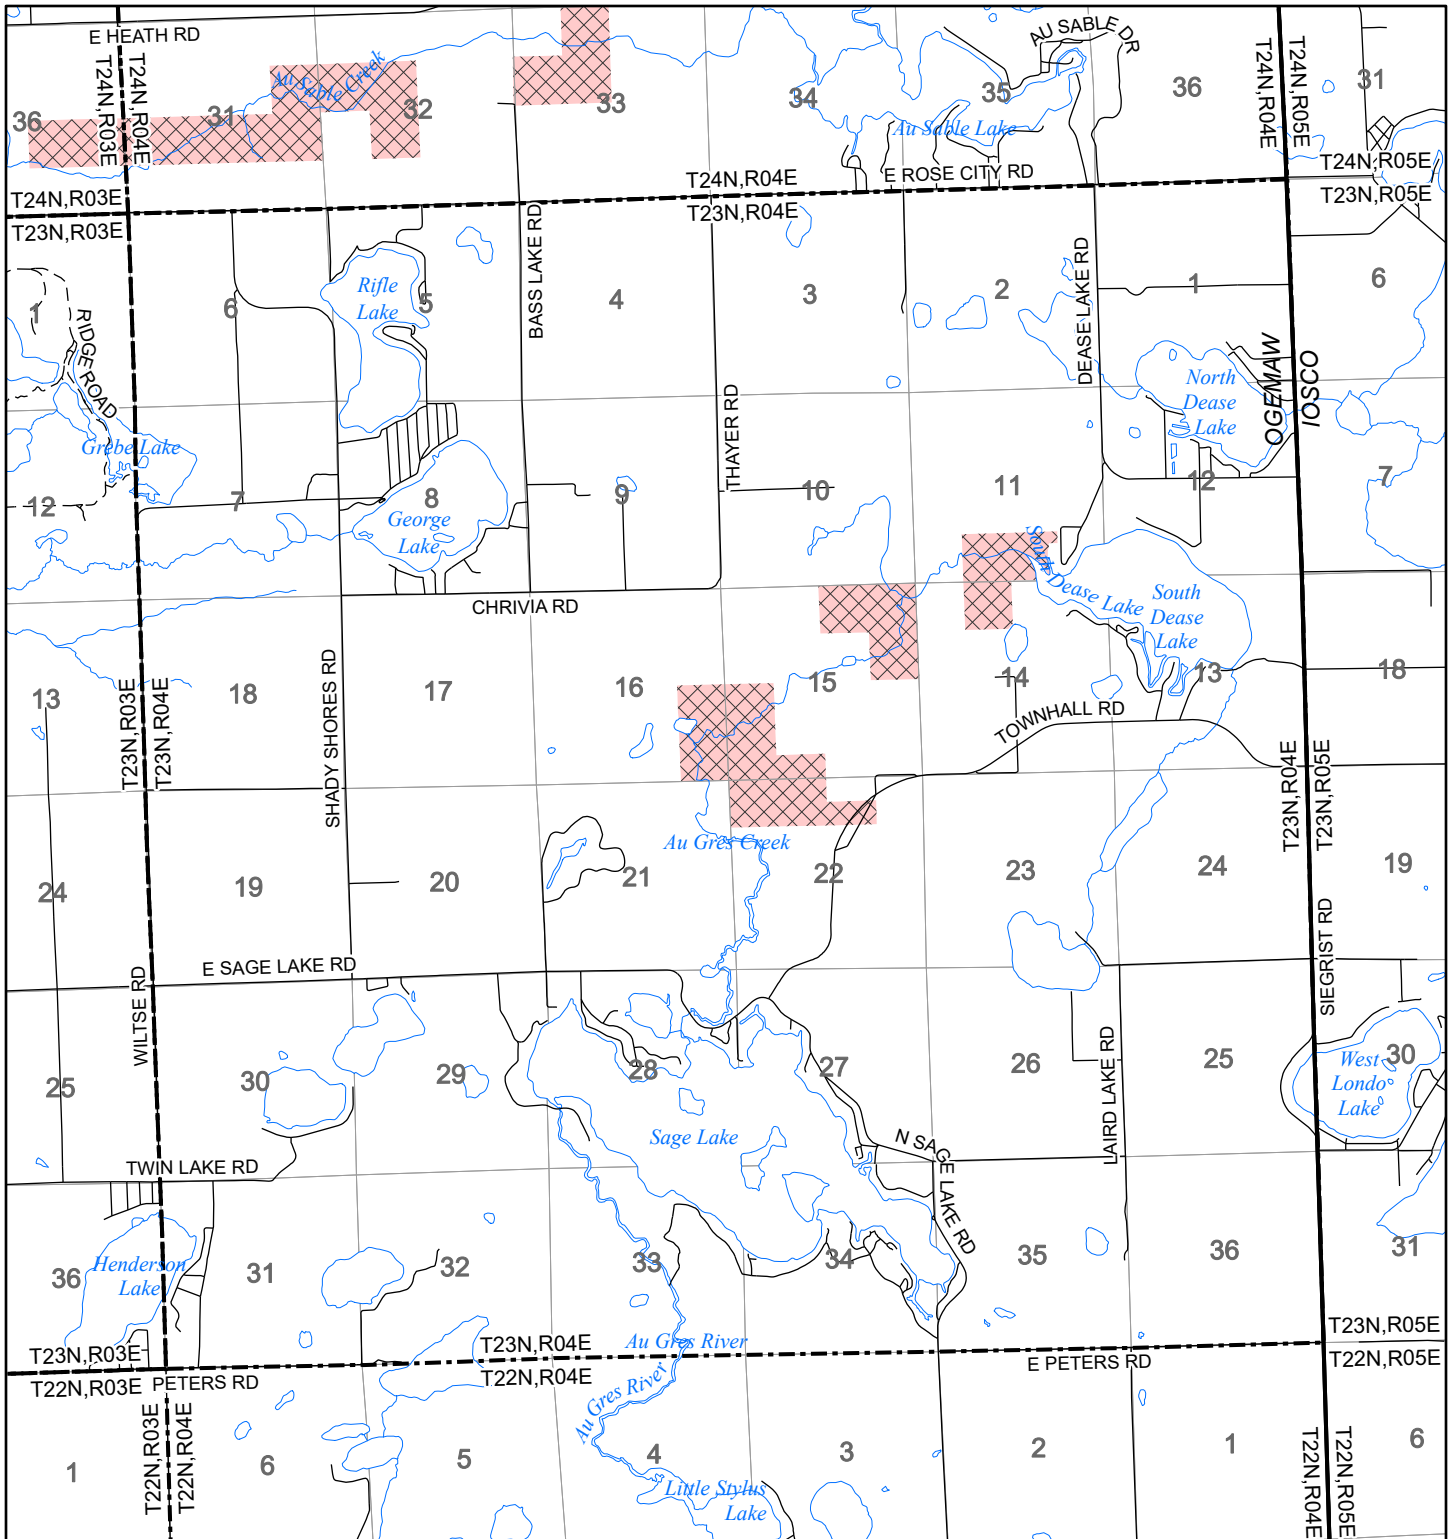

# 2022 Fuelwood Collection Map

## T23N,R04E

### OGEMAW CO.

- Open to Fuelwood Collection
- Open (Recently Closed Timber Sale)
- State land closed to fuelwood collection
- Snowmobile trail

Effective: April 1, 2022