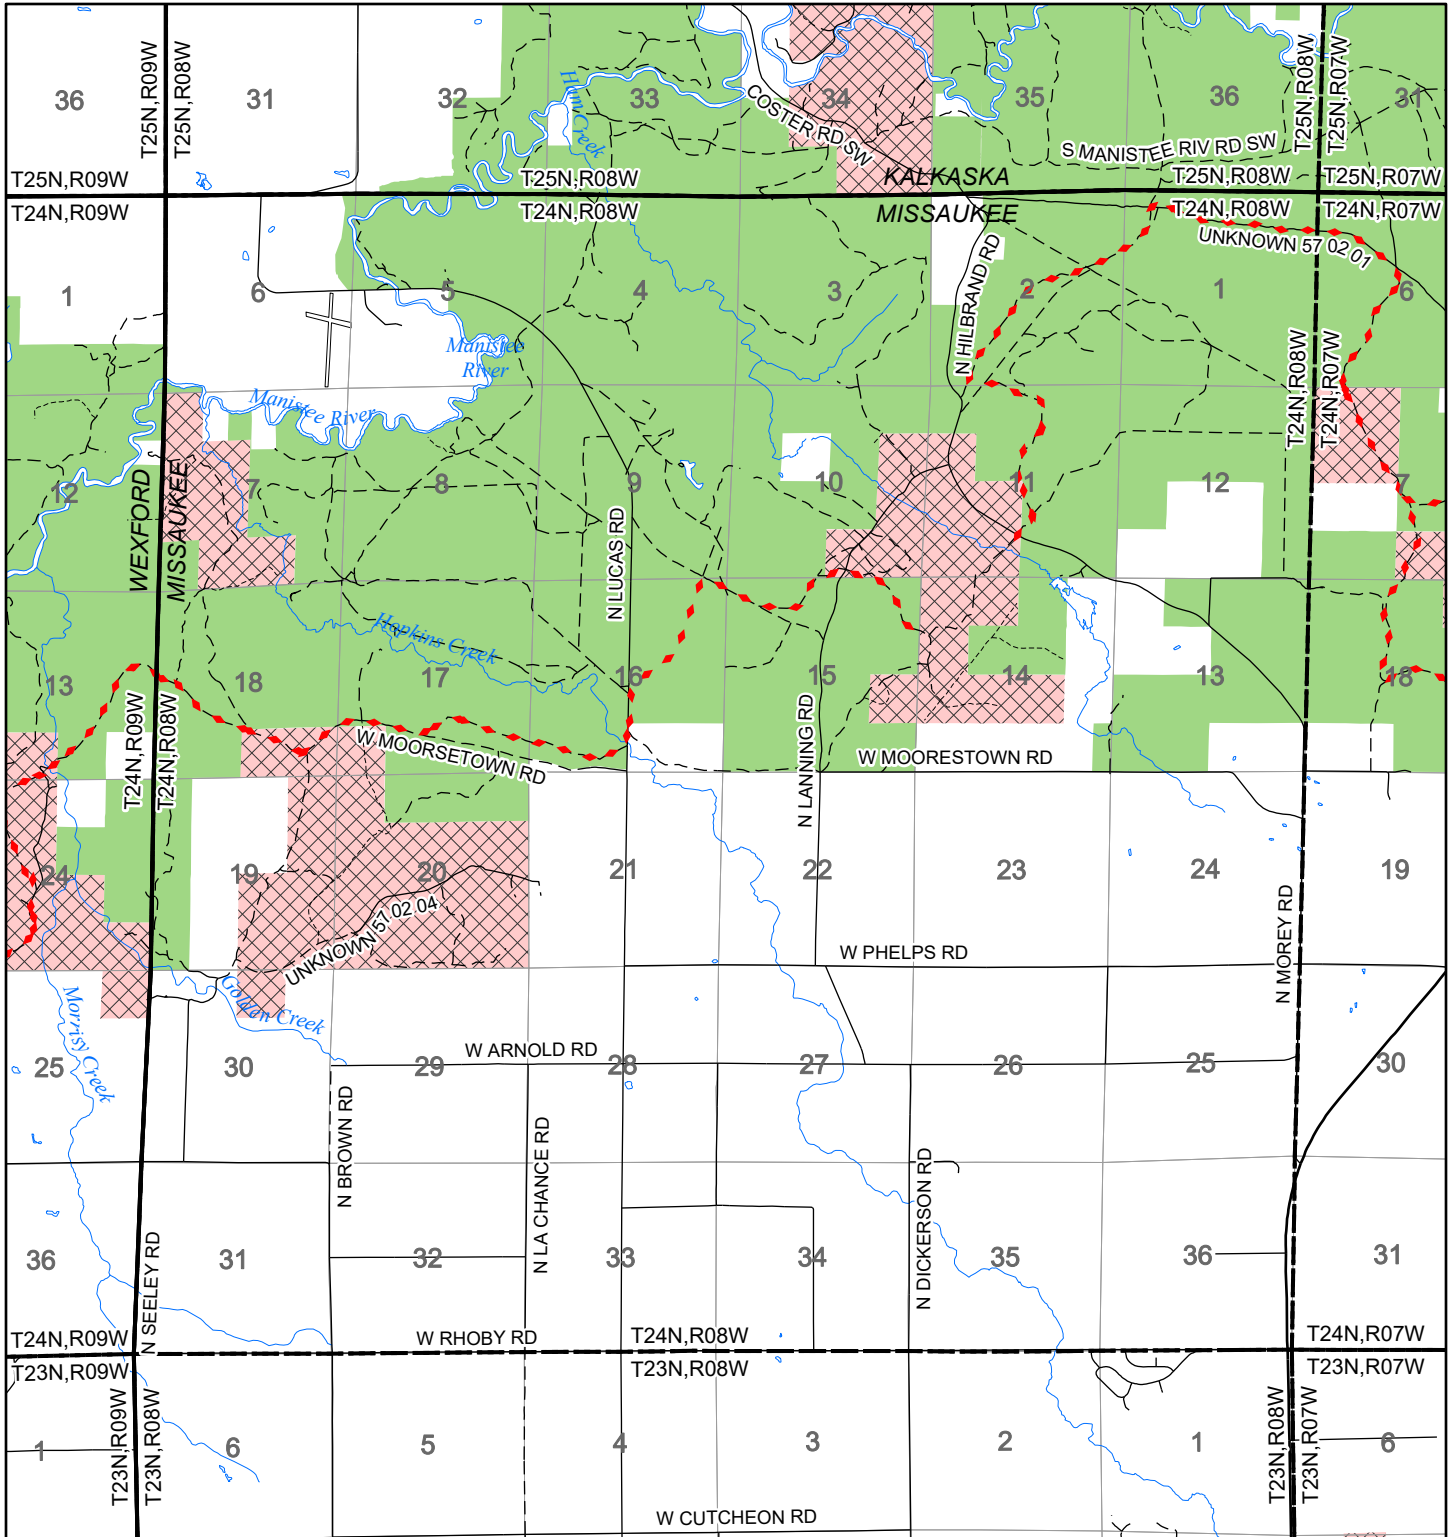

2022 Fuelwood Collection Map

T24N,R08W

MISSAUKEE CO.

- Open to Fuelwood Collection
- Open (Recently Closed Timber Sale)
- State land closed to fuelwood collection
- Snowmobile trail

Effective: April 1, 2022