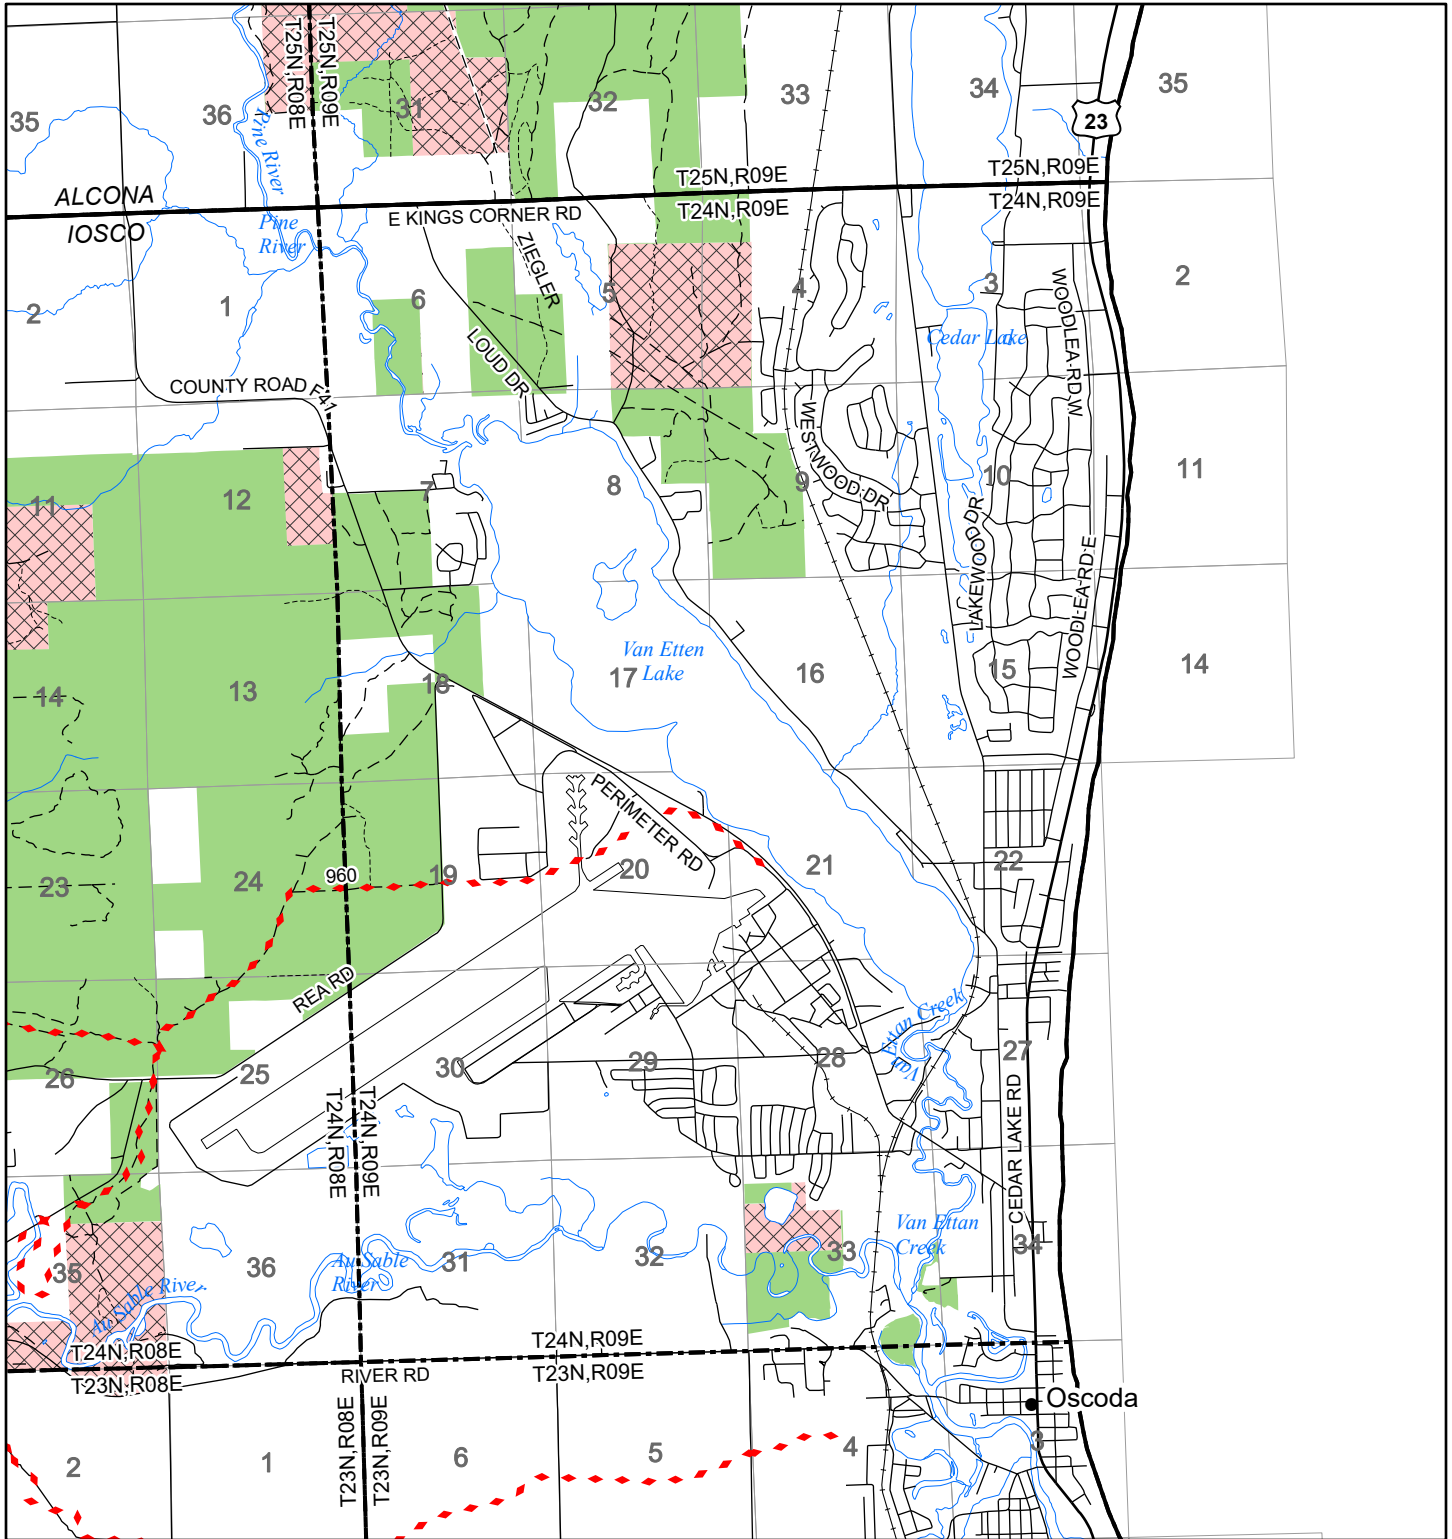

2022 Fuelwood Collection Map

T24N,R09E

IOSCO CO.

- Open to Fuelwood Collection
- Open (Recently Closed Timber Sale)
- State land closed to fuelwood collection
- Snowmobile trail

Effective: April 1, 2022