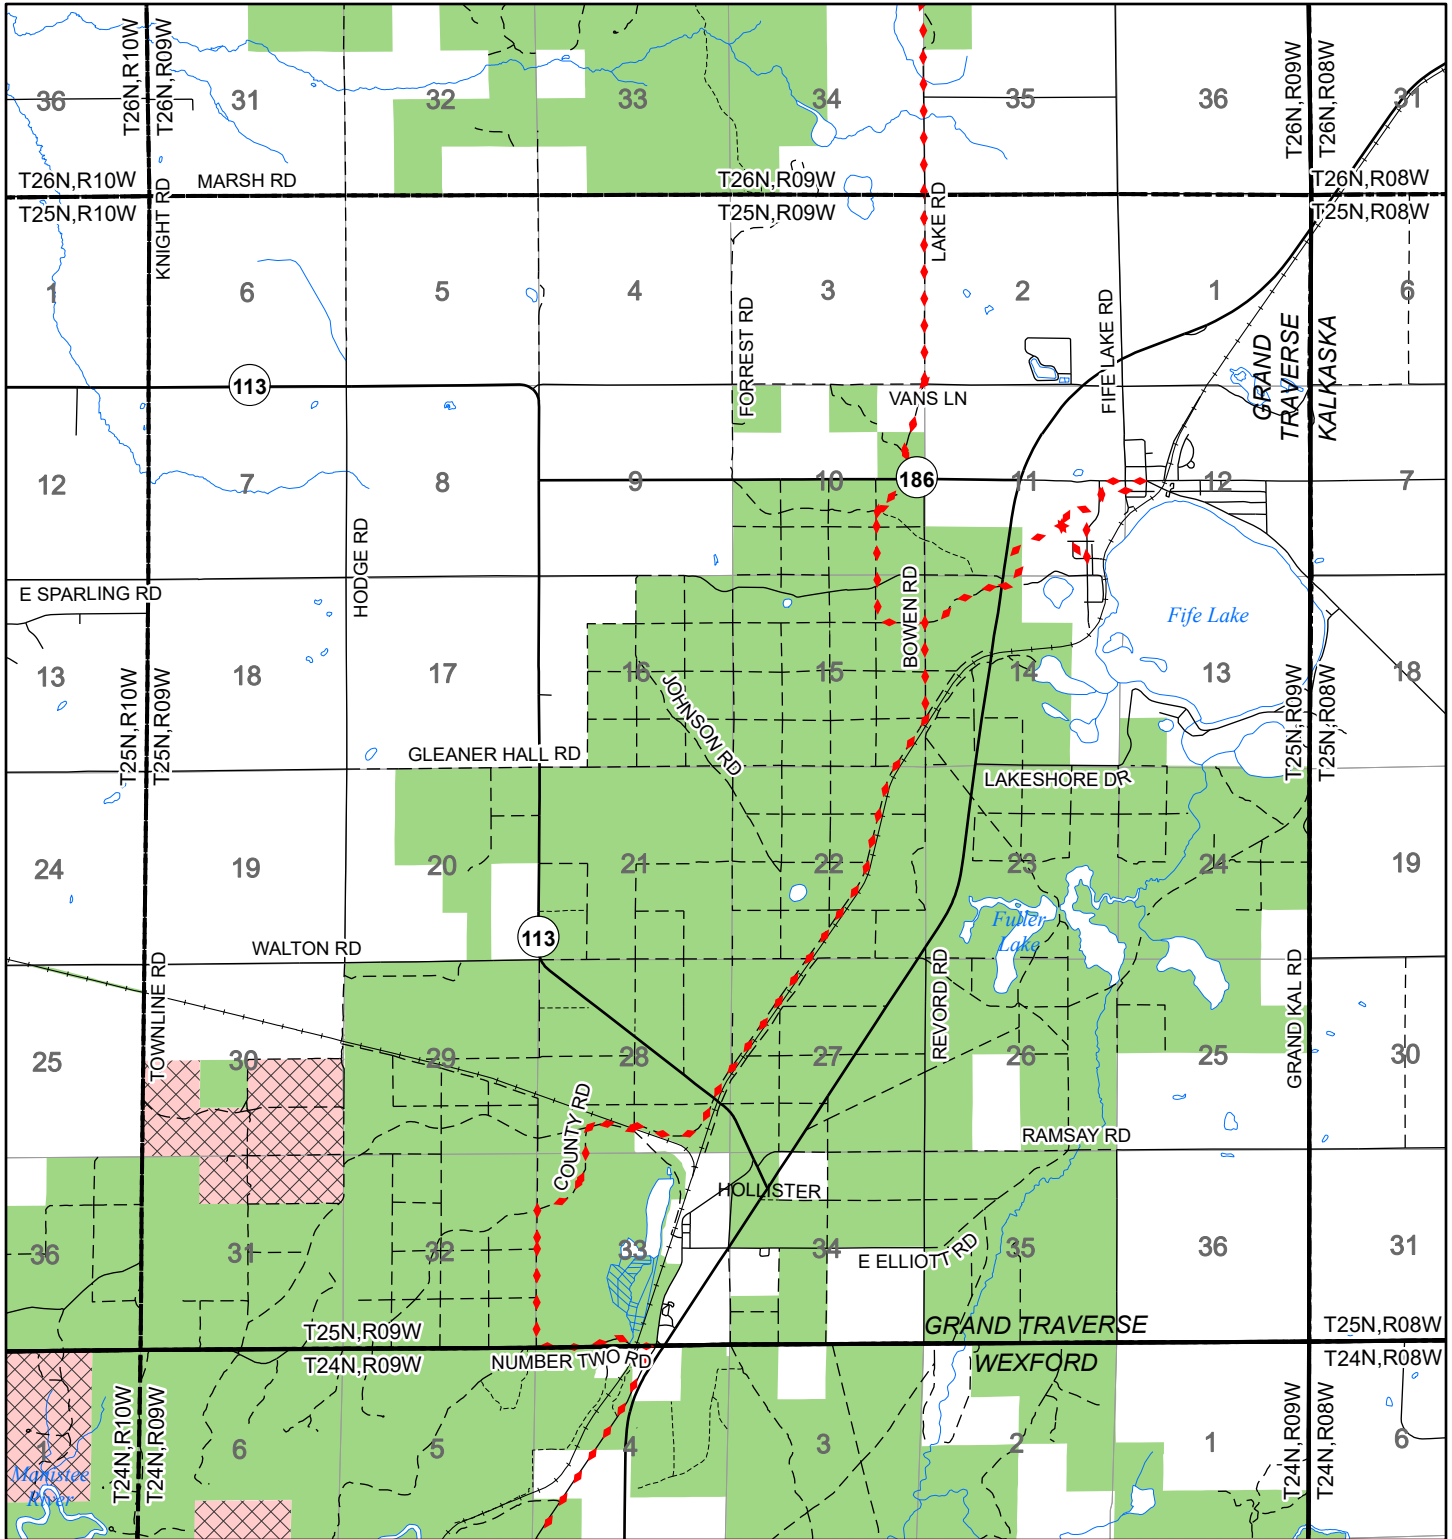

2022 Fuelwood Collection Map

T25N,R09W

GRAND TRAVERSE CO.

- Open to Fuelwood Collection
- Open (Recently Closed Timber Sale)
- State land closed to fuelwood collection
- Snowmobile trail

Effective: April 1, 2022