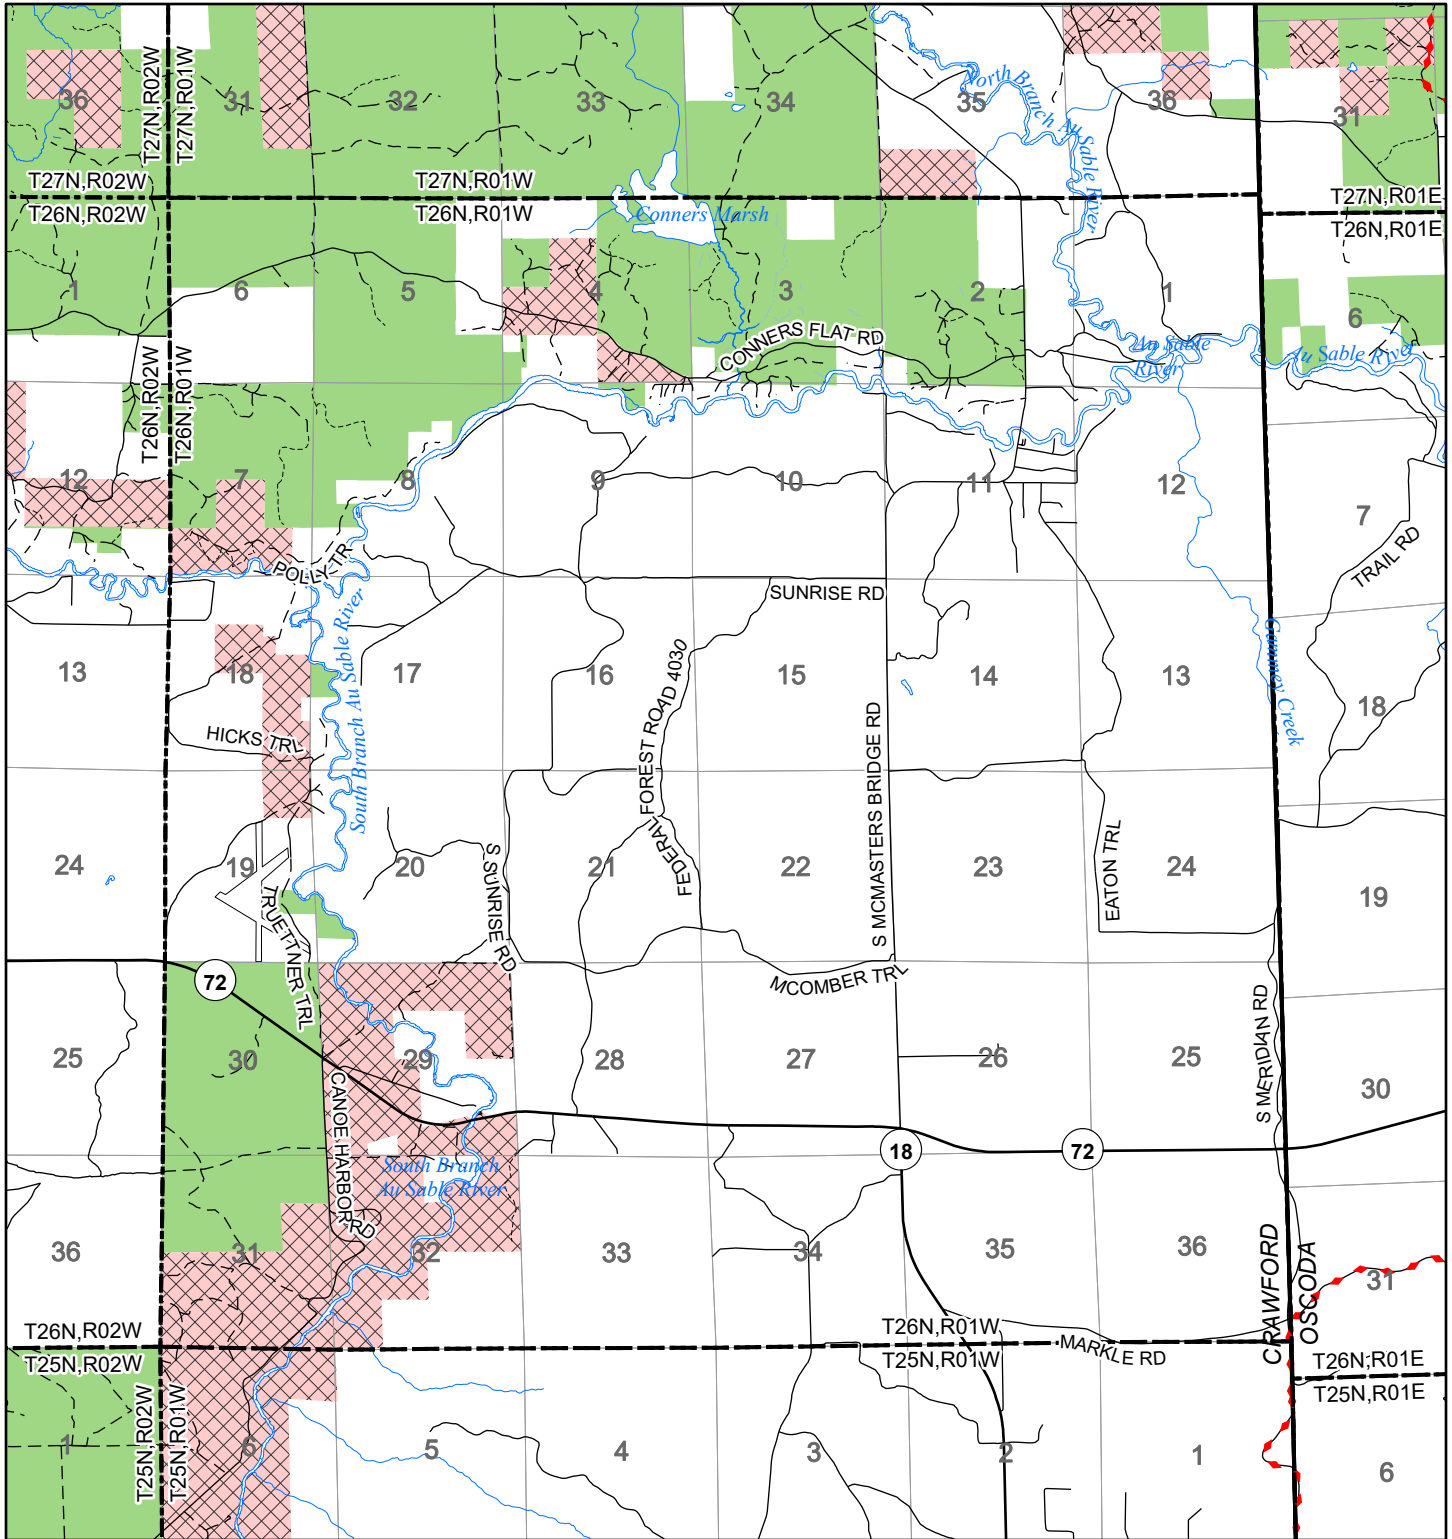

# 2022 Fuelwood Collection Map

## T26N,R01W

### CRAWFORD CO.

- Open to Fuelwood Collection
- Open (Recently Closed Timber Sale)
- State land closed to fuelwood collection
- Snowmobile trail

Effective: April 1, 2022