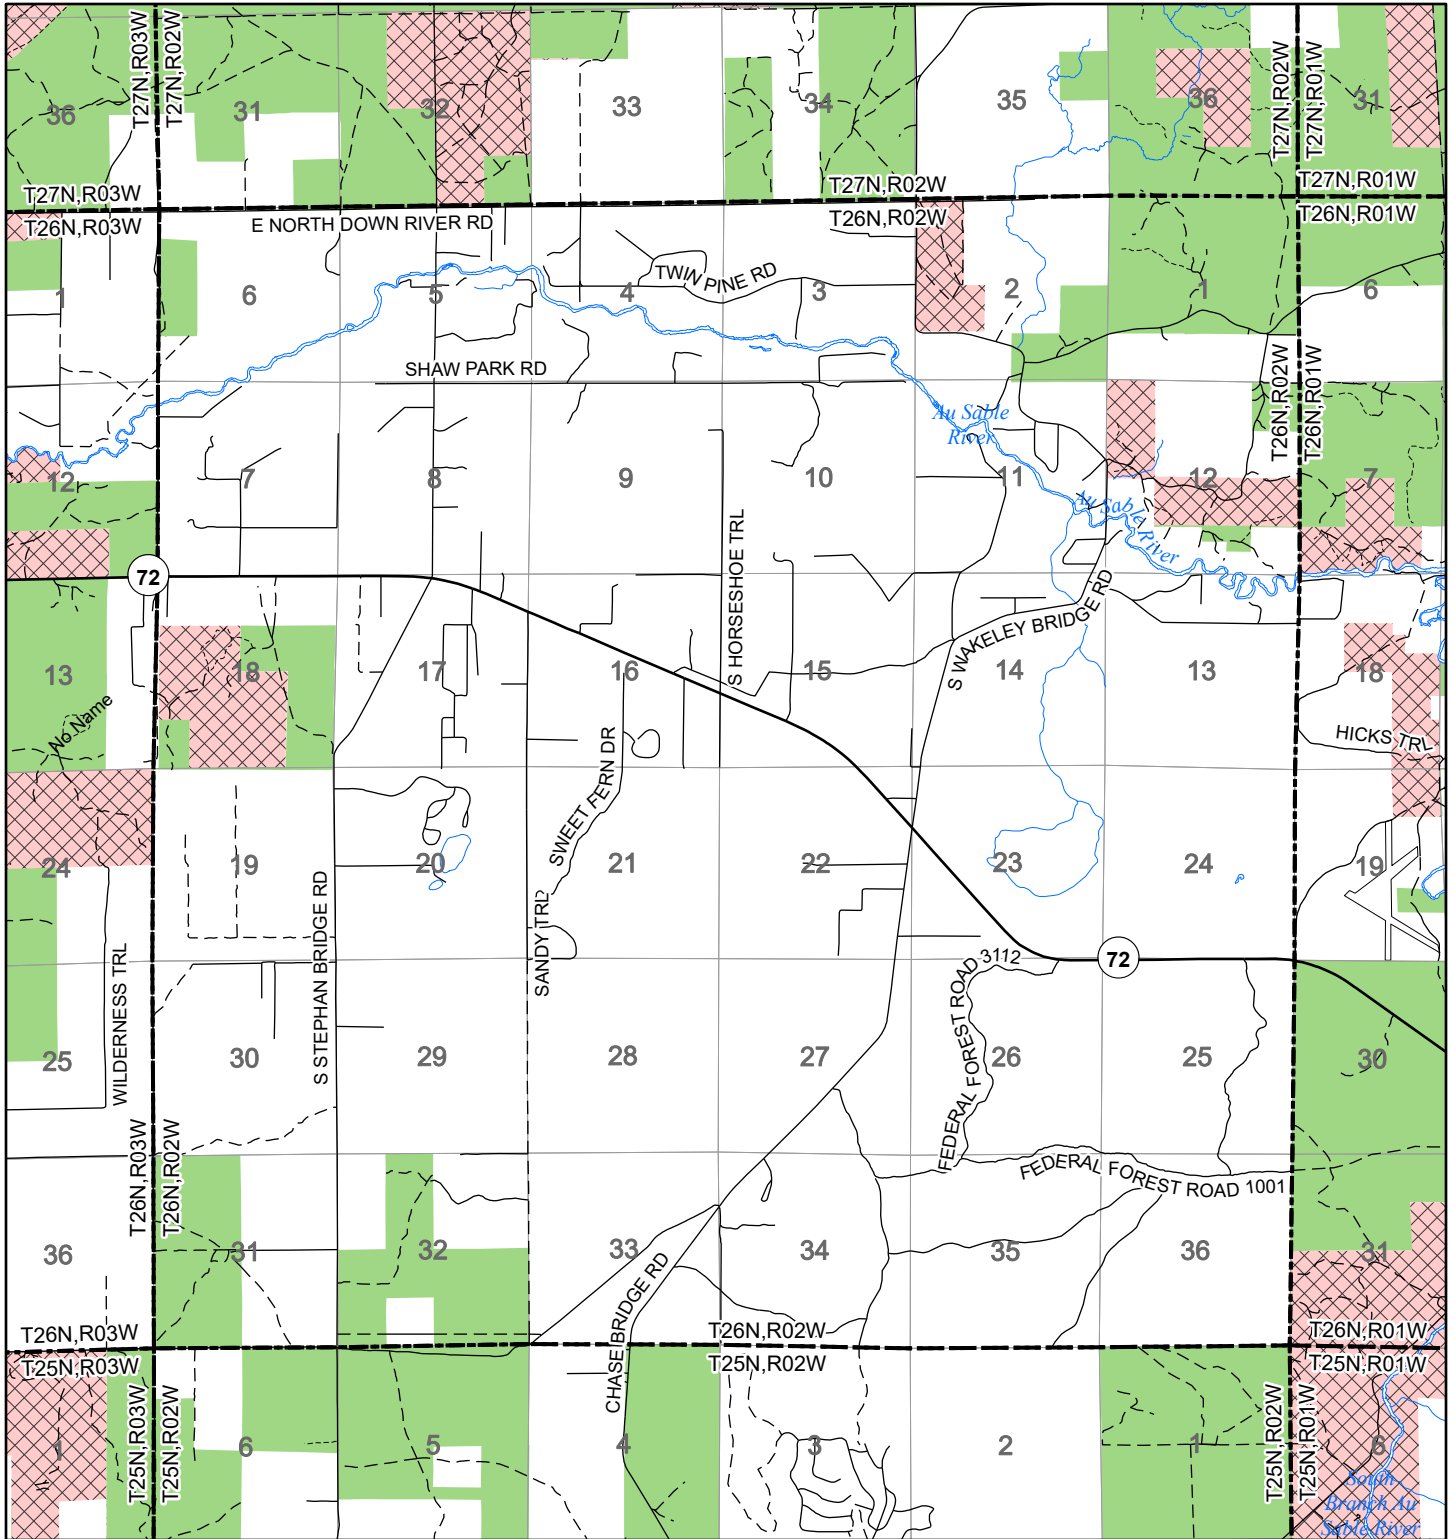

# 2022 Fuelwood Collection Map

## T26N,R02W

### CRAWFORD CO.

- Open to Fuelwood Collection
- Open (Recently Closed Timber Sale)
- State land closed to fuelwood collection
- Snowmobile trail

Effective: April 1, 2022