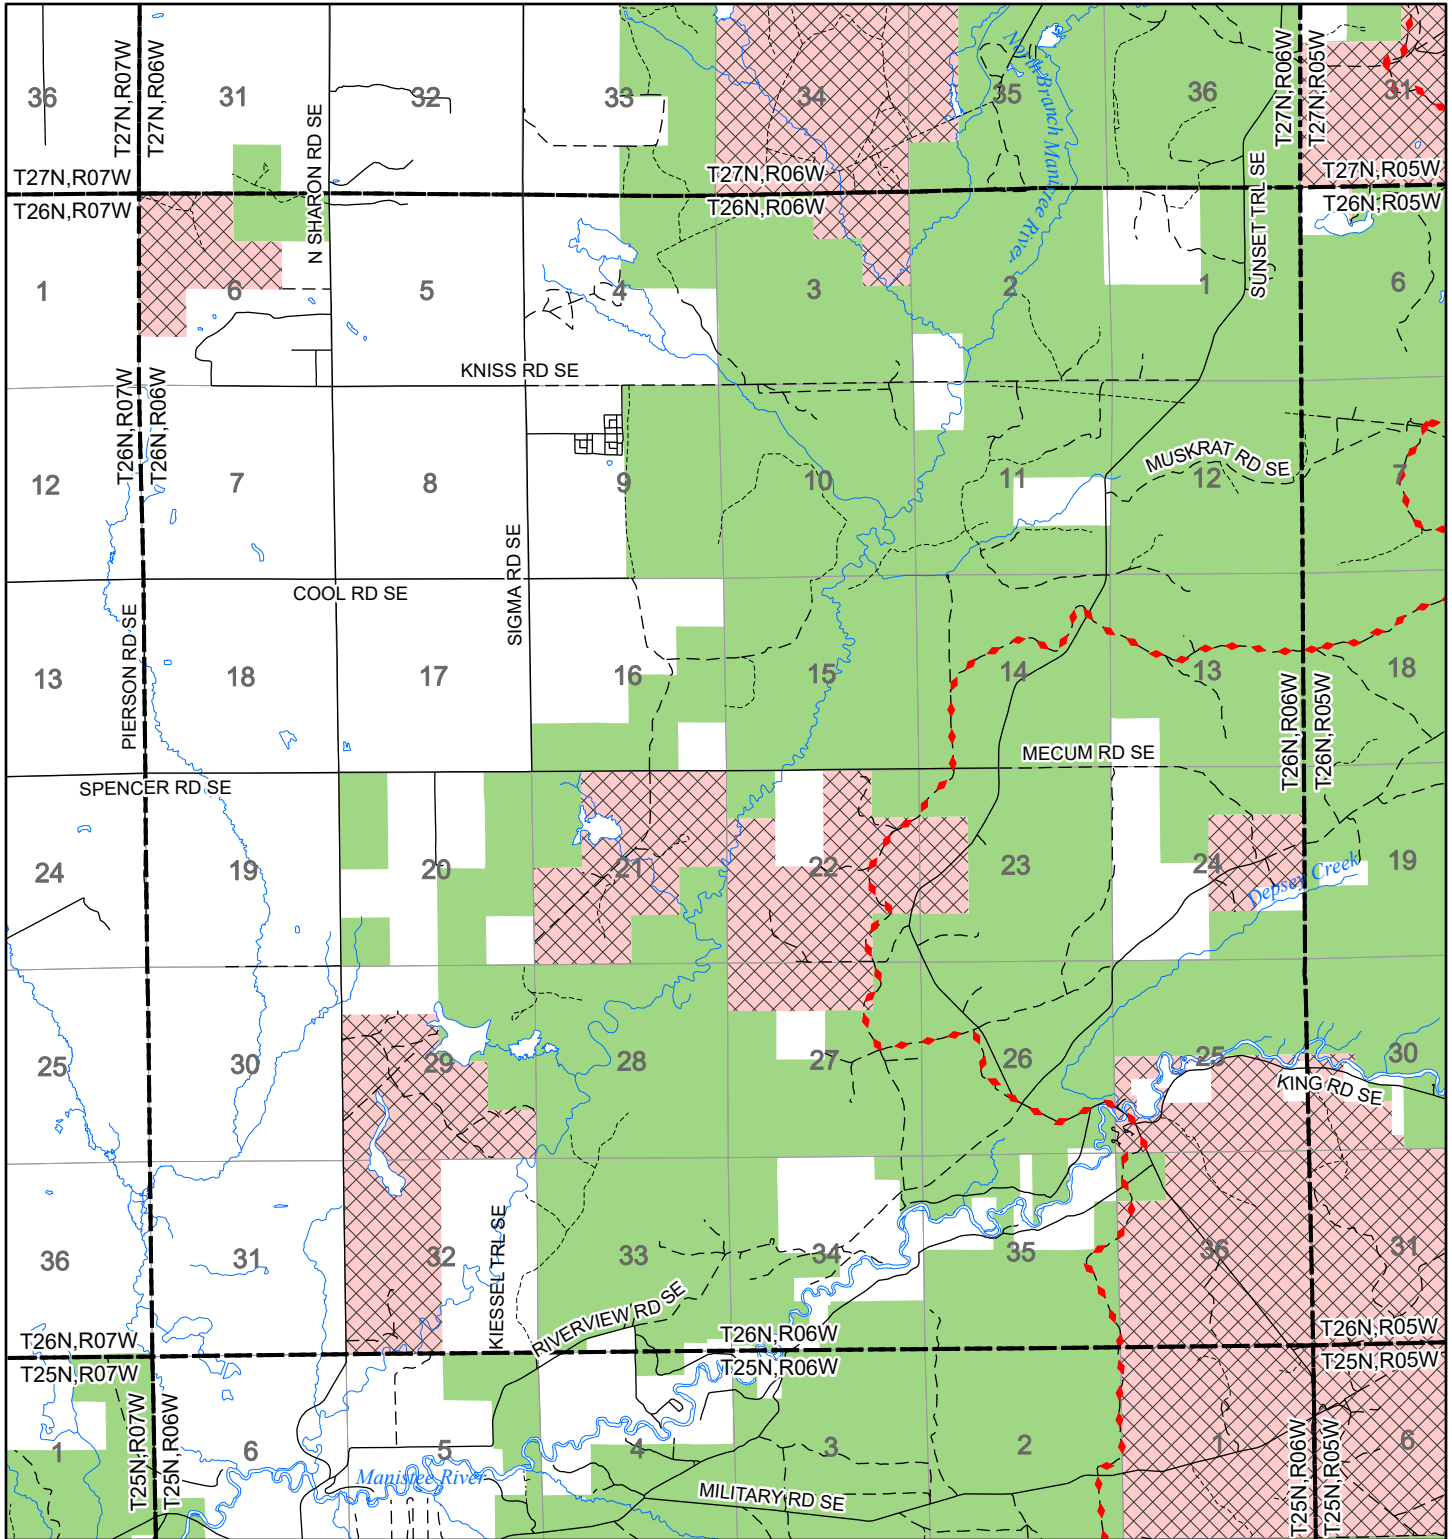

# 2022 Fuelwood Collection Map

## T26N,R06W

### KALKASKA CO.

- Open to Fuelwood Collection
- Open (Recently Closed Timber Sale)
- State land closed to fuelwood collection
- Snowmobile trail

Effective: April 1, 2022