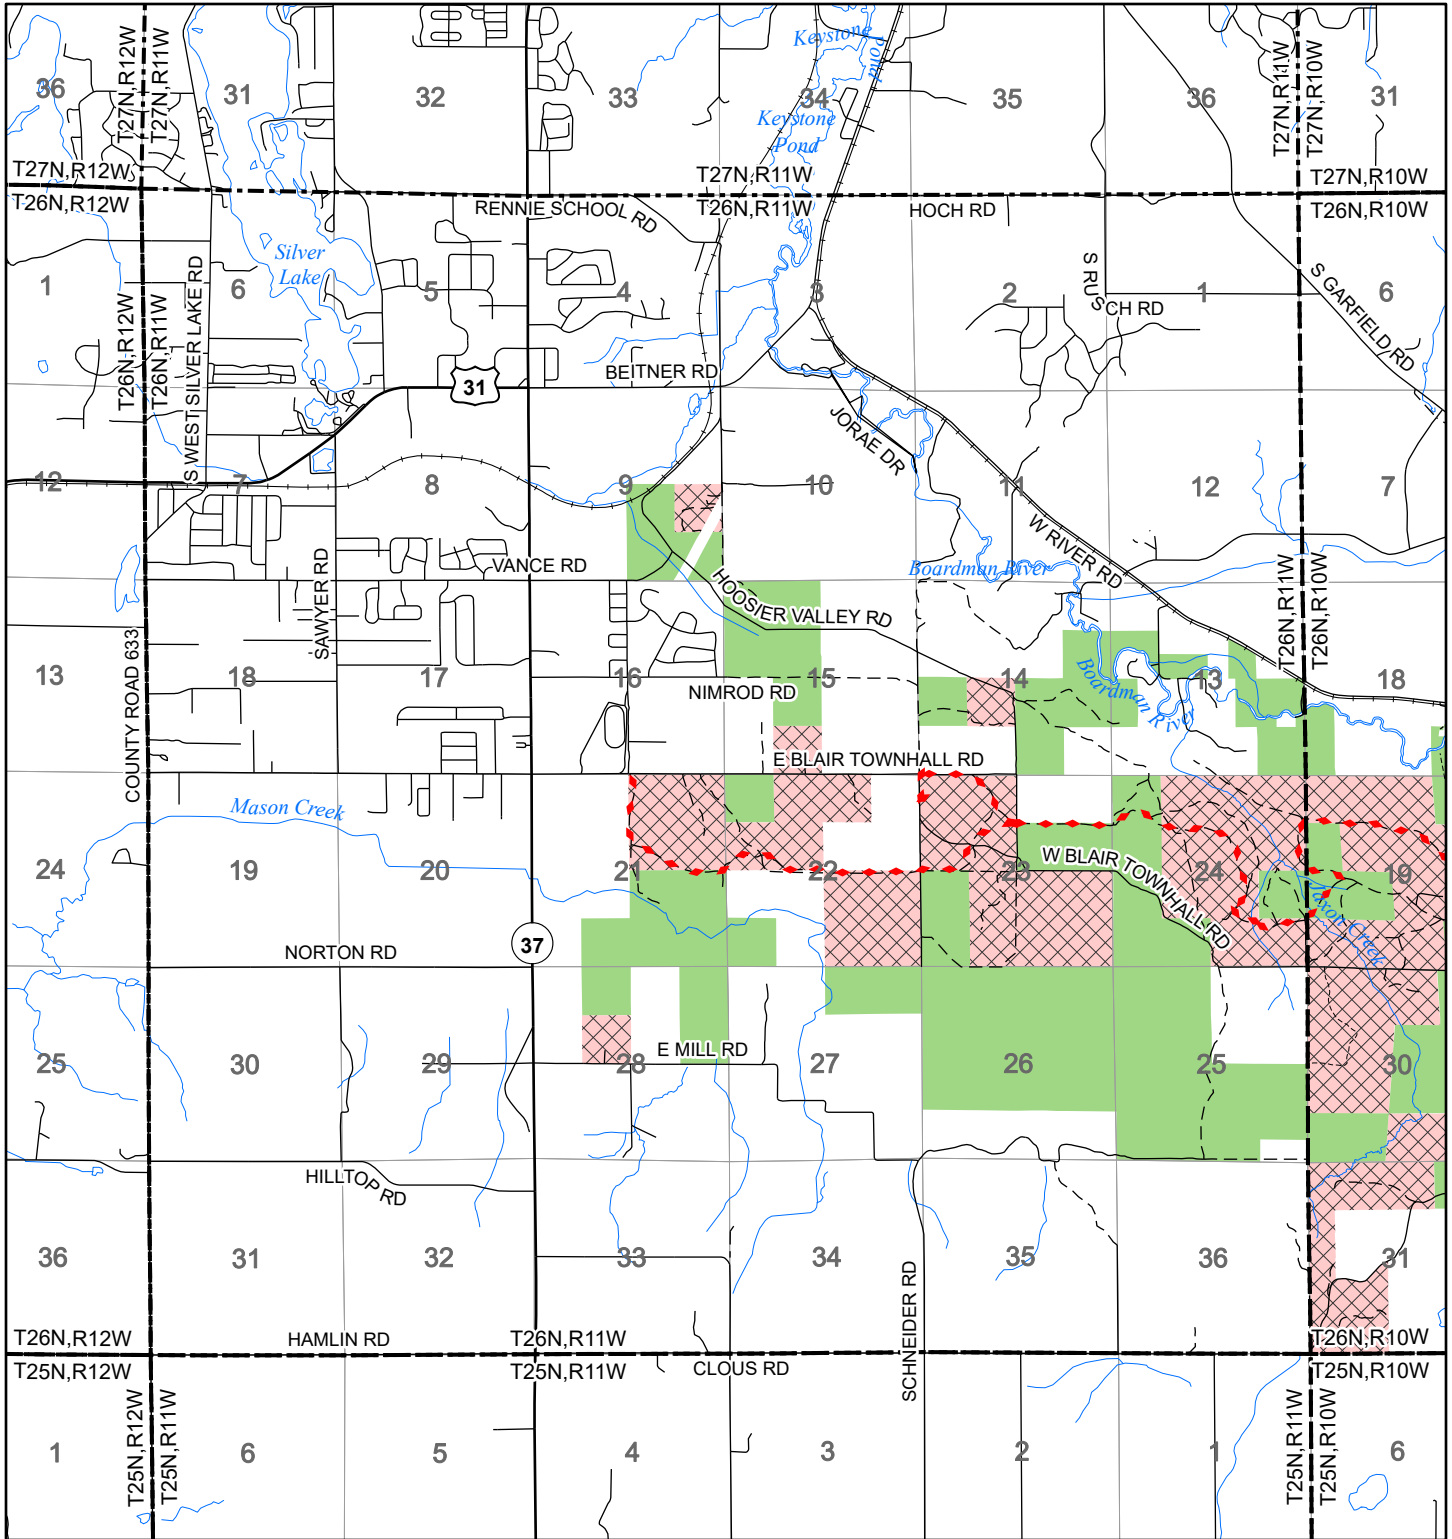

2022 Fuelwood Collection Map

T26N,R11W

GRAND TRAVERSE CO.

- Open to Fuelwood Collection
- Open (Recently Closed Timber Sale)
- State land closed to fuelwood collection
- Snowmobile trail

Effective: April 1, 2022