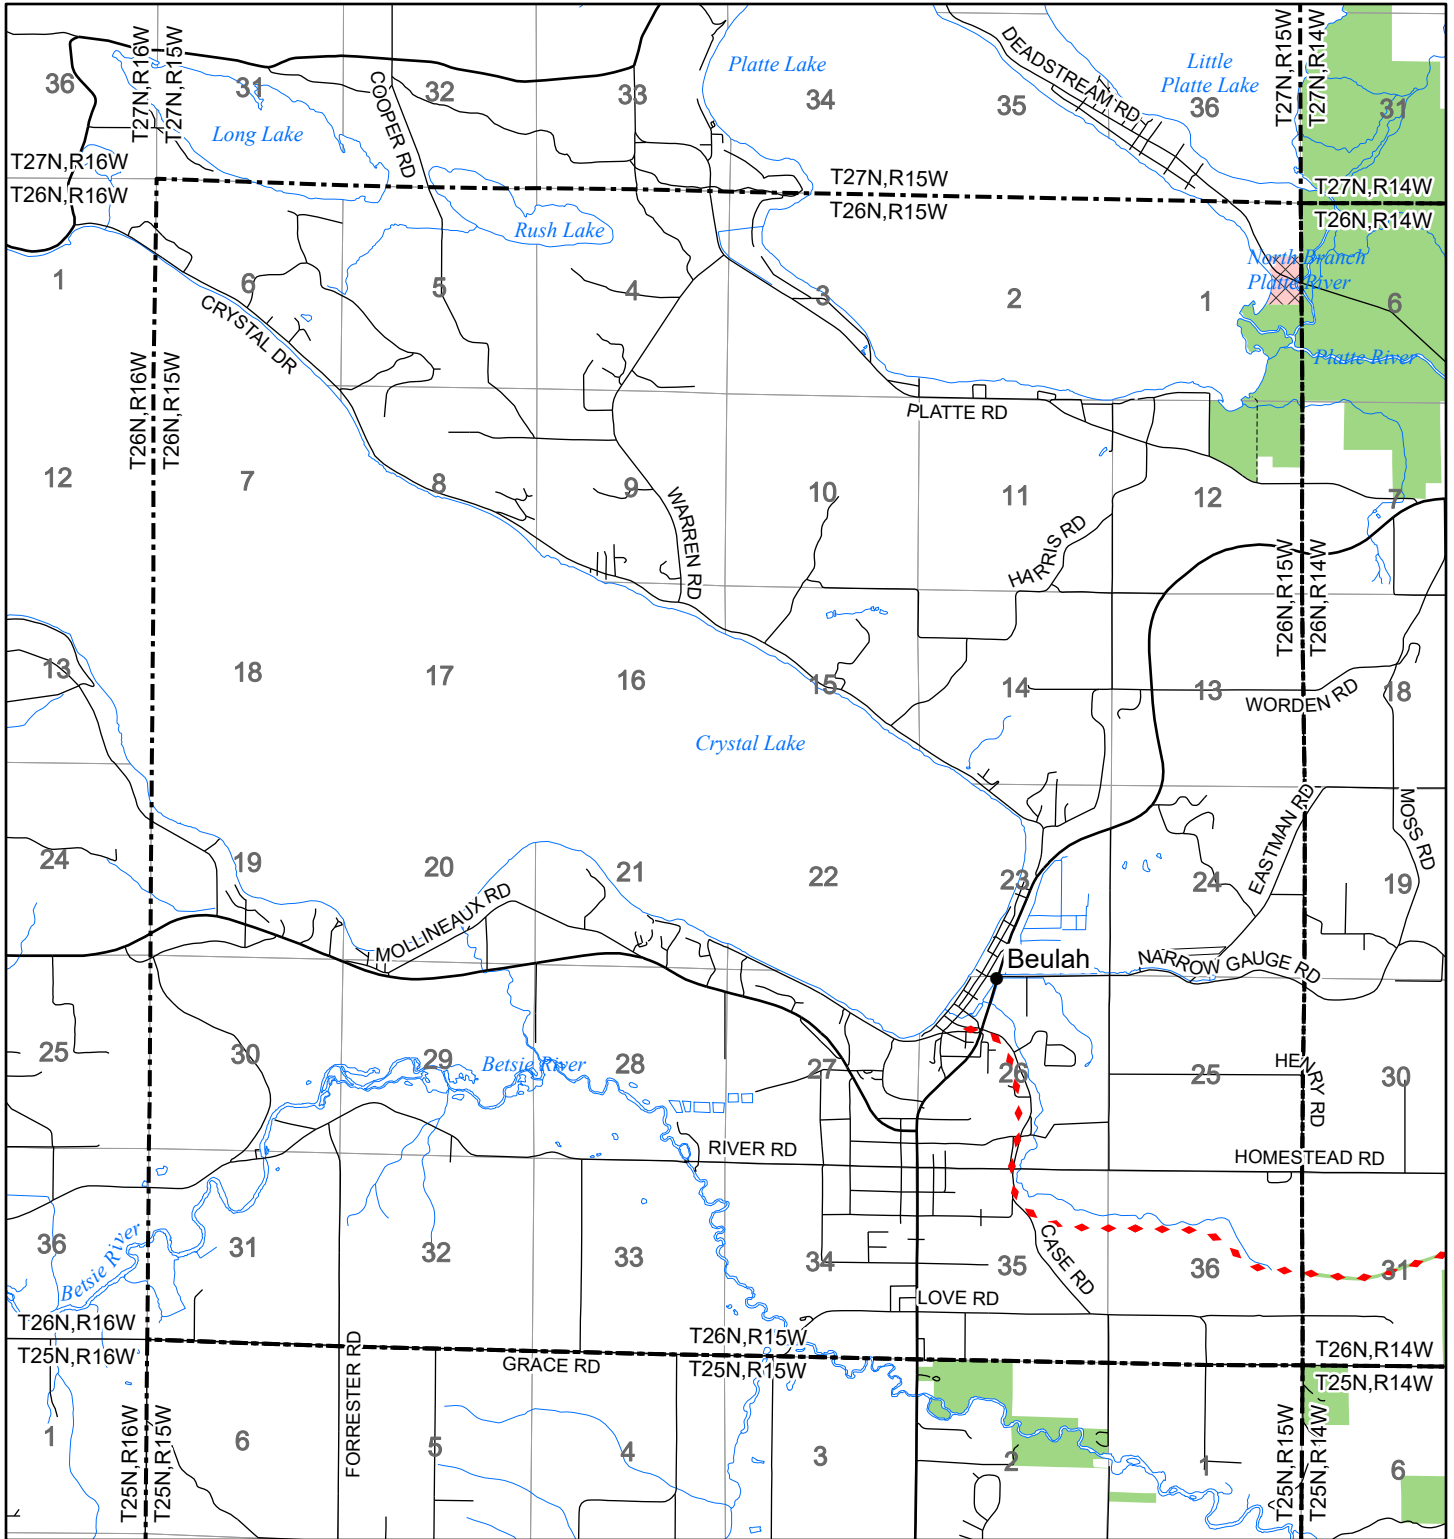

2022 Fuelwood Collection Map

T26N,R15W

BENZIE CO.

- Open to Fuelwood Collection
- Open (Recently Closed Timber Sale)
- State land closed to fuelwood collection
- Snowmobile trail

Effective: April 1, 2022