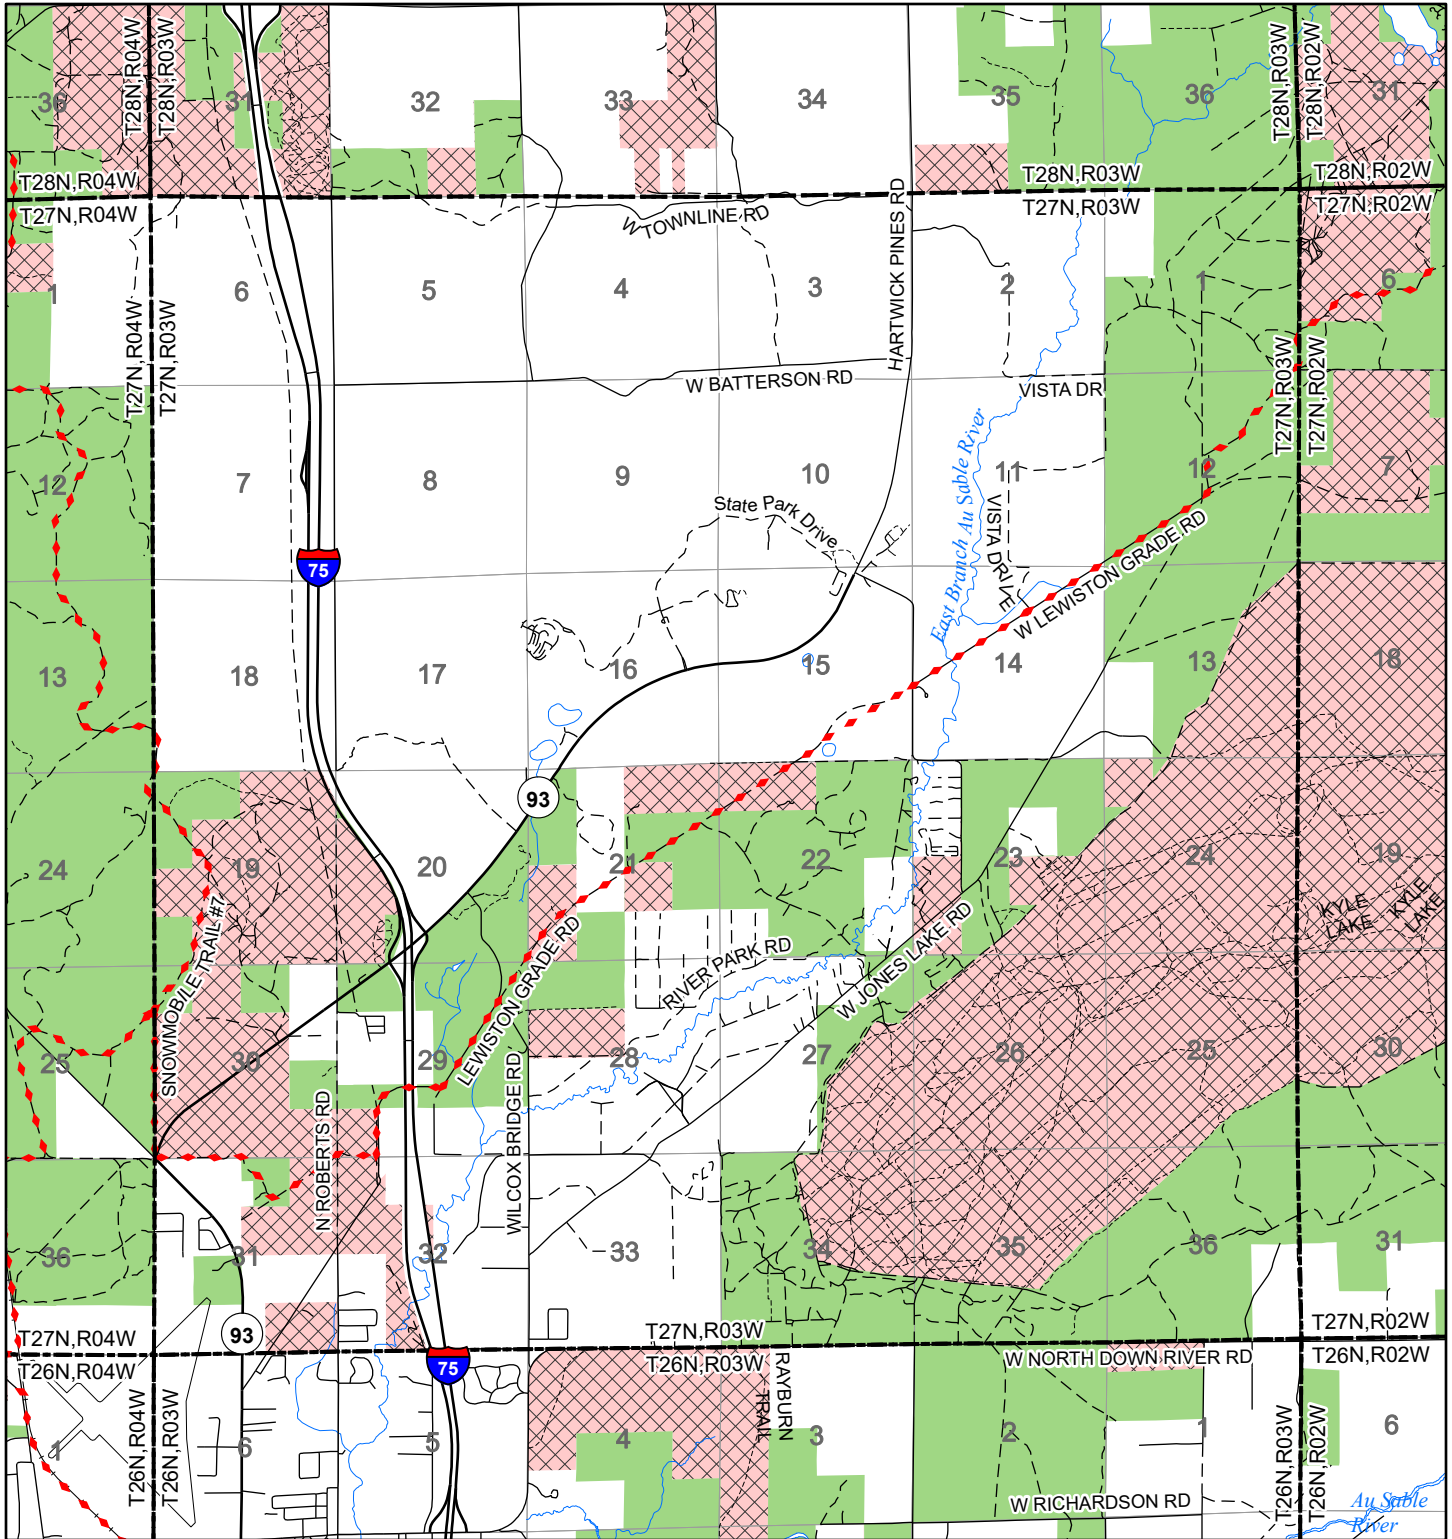

2022 Fuelwood Collection Map

T27N,R03W

CRAWFORD CO.

- Open to Fuelwood Collection
- Open (Recently Closed Timber Sale)
- State land closed to fuelwood collection
- Snowmobile trail

Effective: April 1, 2022