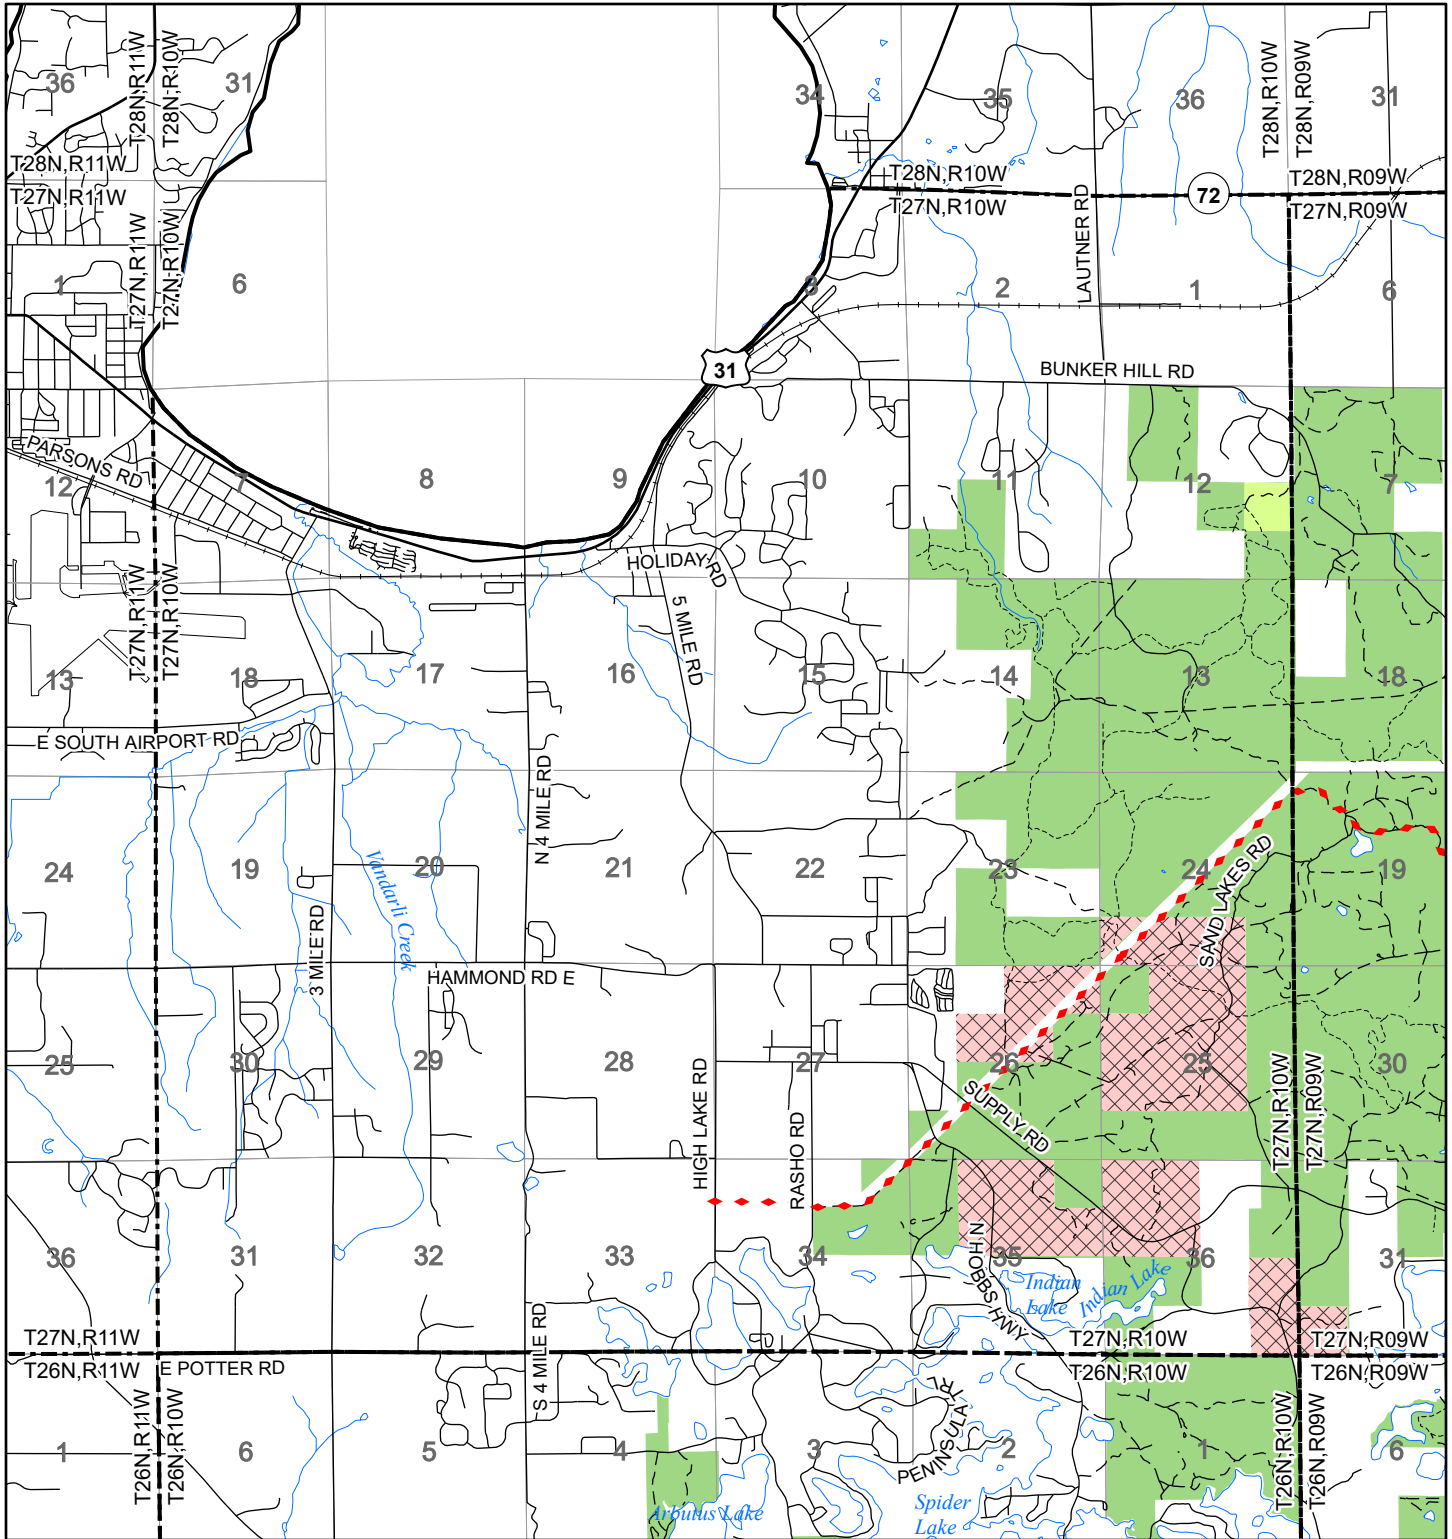

# 2022 Fuelwood Collection Map

## T27N,R10W

### GRAND TRAVERSE CO.

- Open to Fuelwood Collection
- Open (Recently Closed Timber Sale)
- State land closed to fuelwood collection
- Snowmobile trail

Effective: April 1, 2022