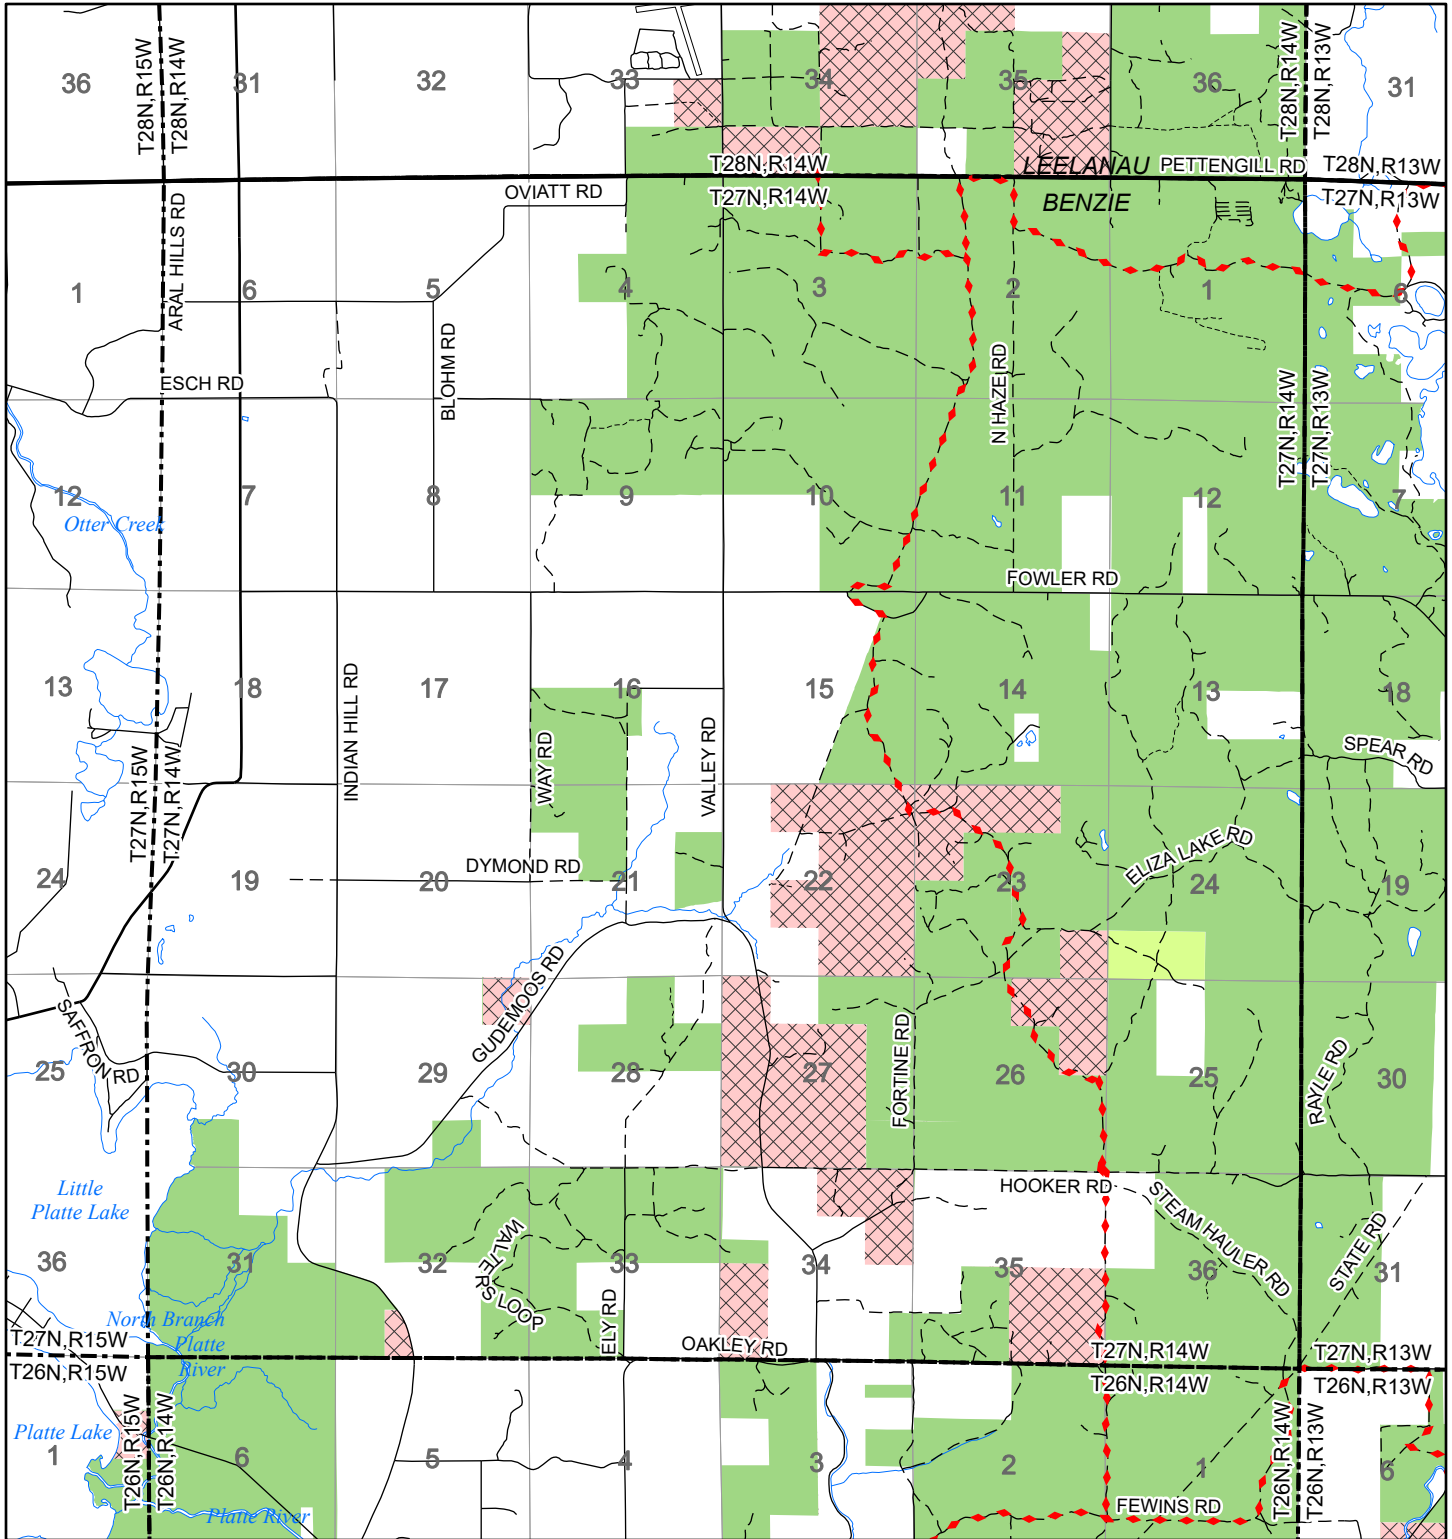

2022 Fuelwood Collection Map

T27N,R14W

BENZIE CO.

- Open to Fuelwood Collection
- Open (Recently Closed Timber Sale)
- State land closed to fuelwood collection
- Snowmobile trail

Effective: April 1, 2022