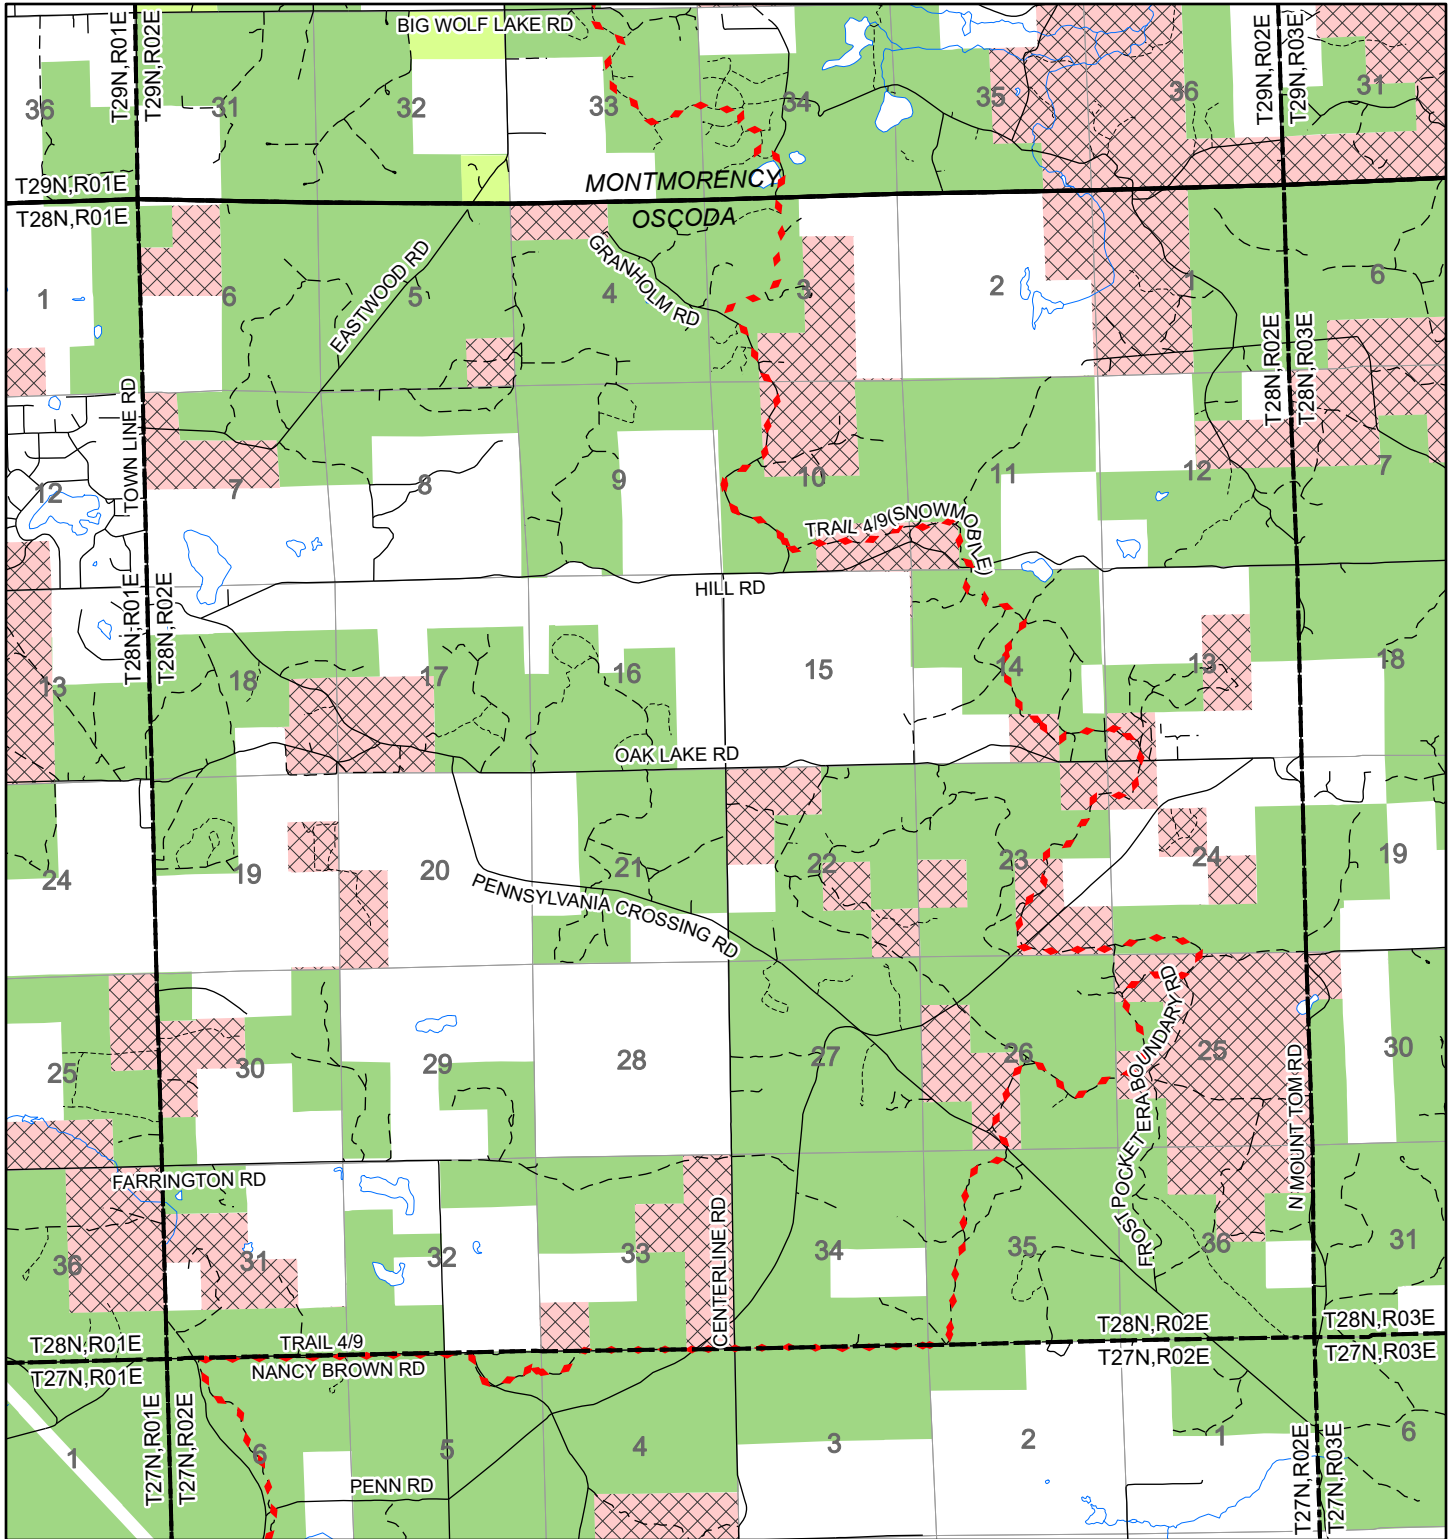

2022 Fuelwood Collection Map

T28N,R02E

OSCODA CO.

- Open to Fuelwood Collection
- Open (Recently Closed Timber Sale)
- State land closed to fuelwood collection
- Snowmobile trail

Effective: April 1, 2022