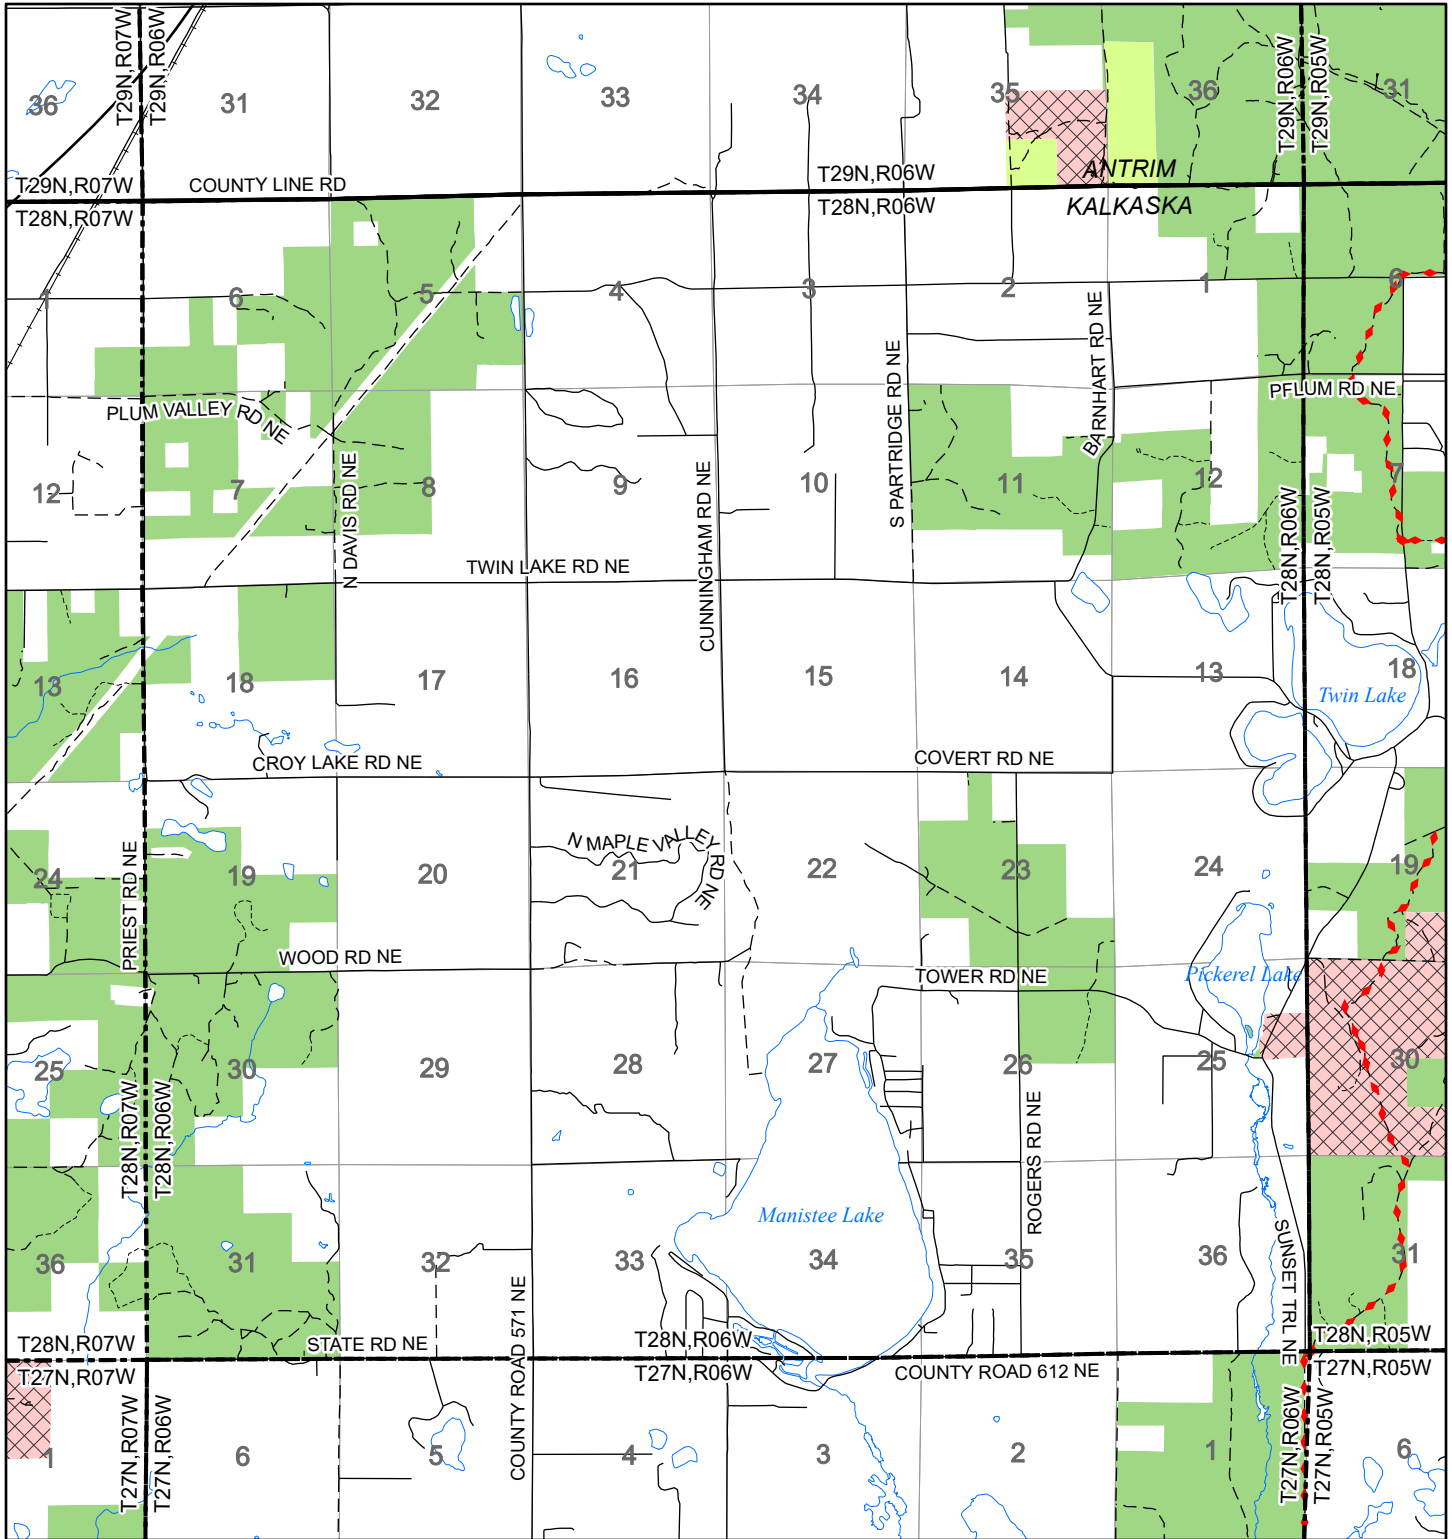

2022 Fuelwood Collection Map

T28N,R06W

KALKASKA CO.

- Open to Fuelwood Collection
- Open (Recently Closed Timber Sale)
- State land closed to fuelwood collection
- Snowmobile trail

Effective: April 1, 2022