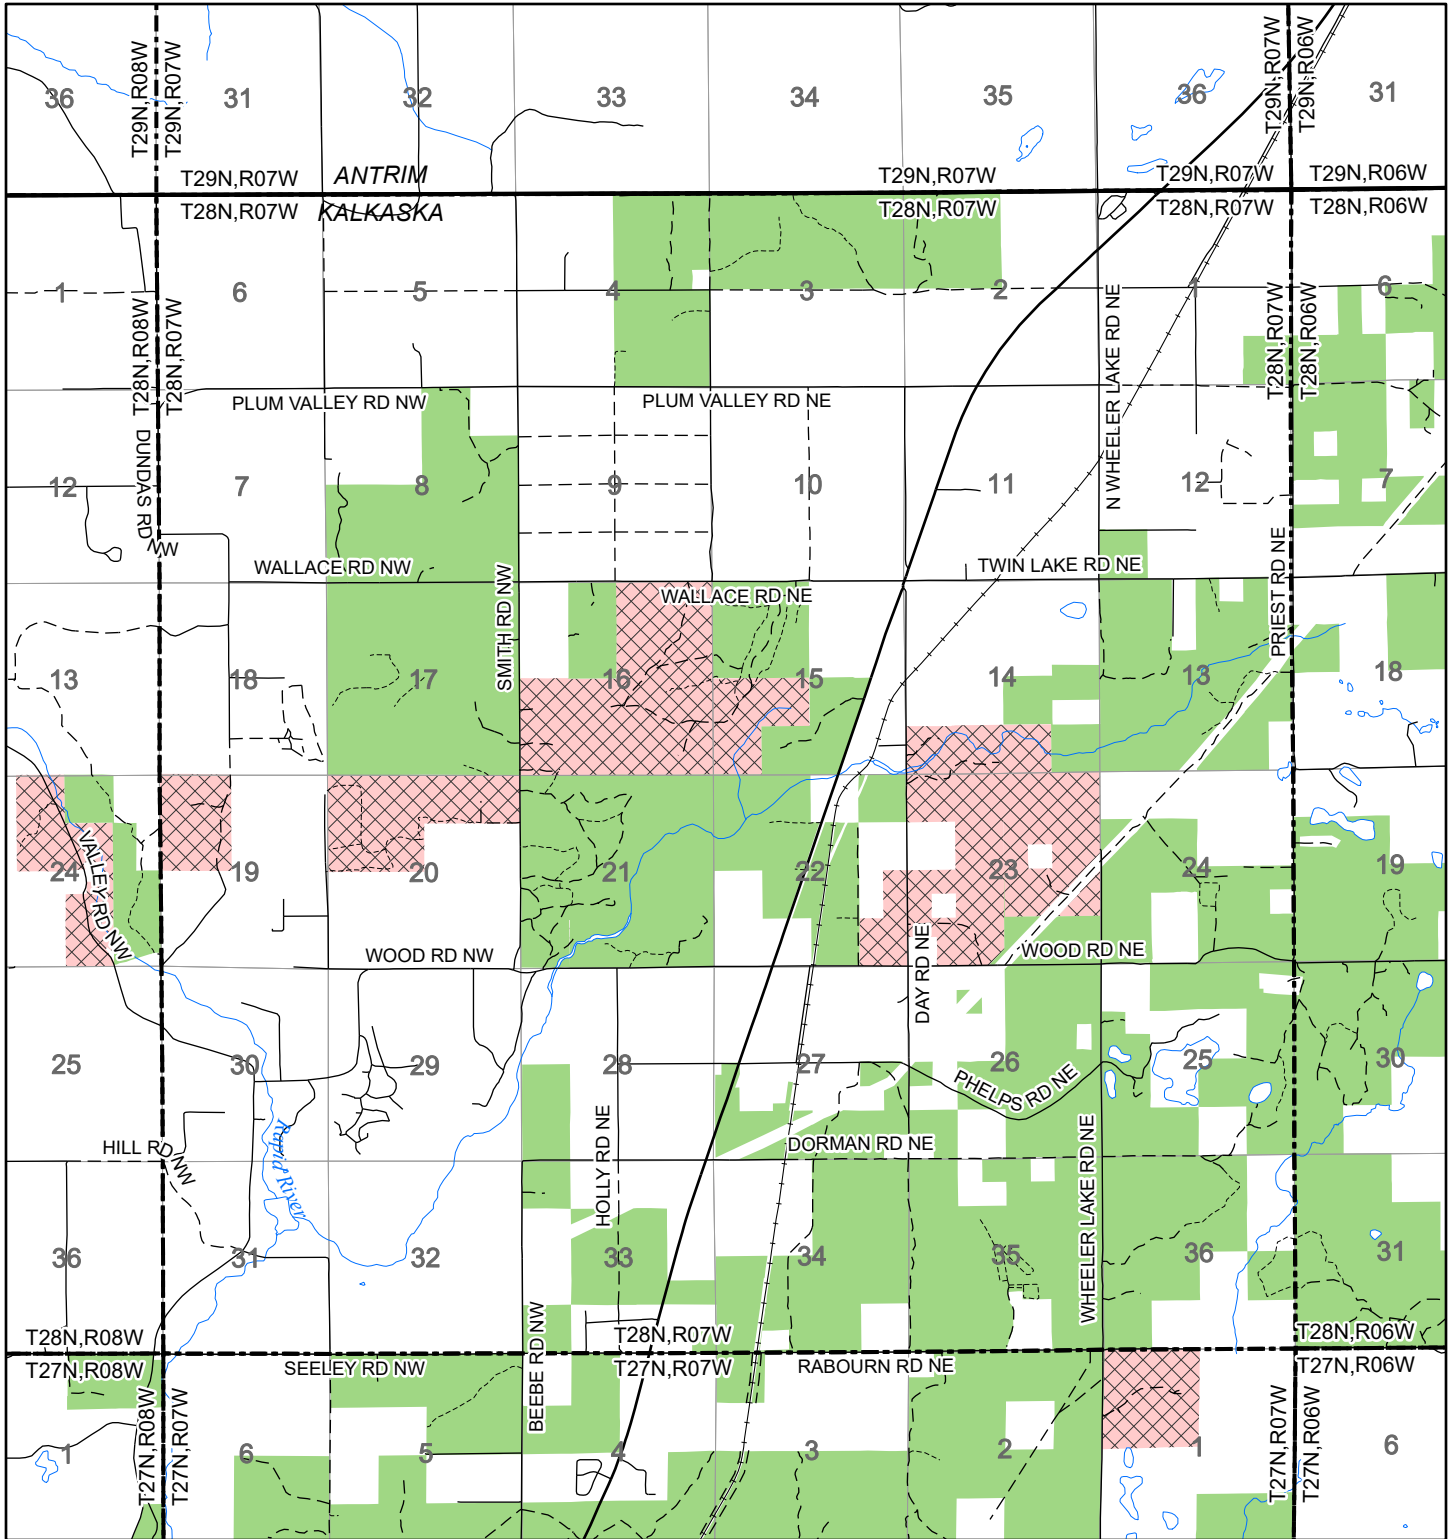

2022 Fuelwood Collection Map

T28N,R07W

KALKASKA CO.

- Open to Fuelwood Collection
- Open (Recently Closed Timber Sale)
- State land closed to fuelwood collection
- Snowmobile trail

Effective: April 1, 2022