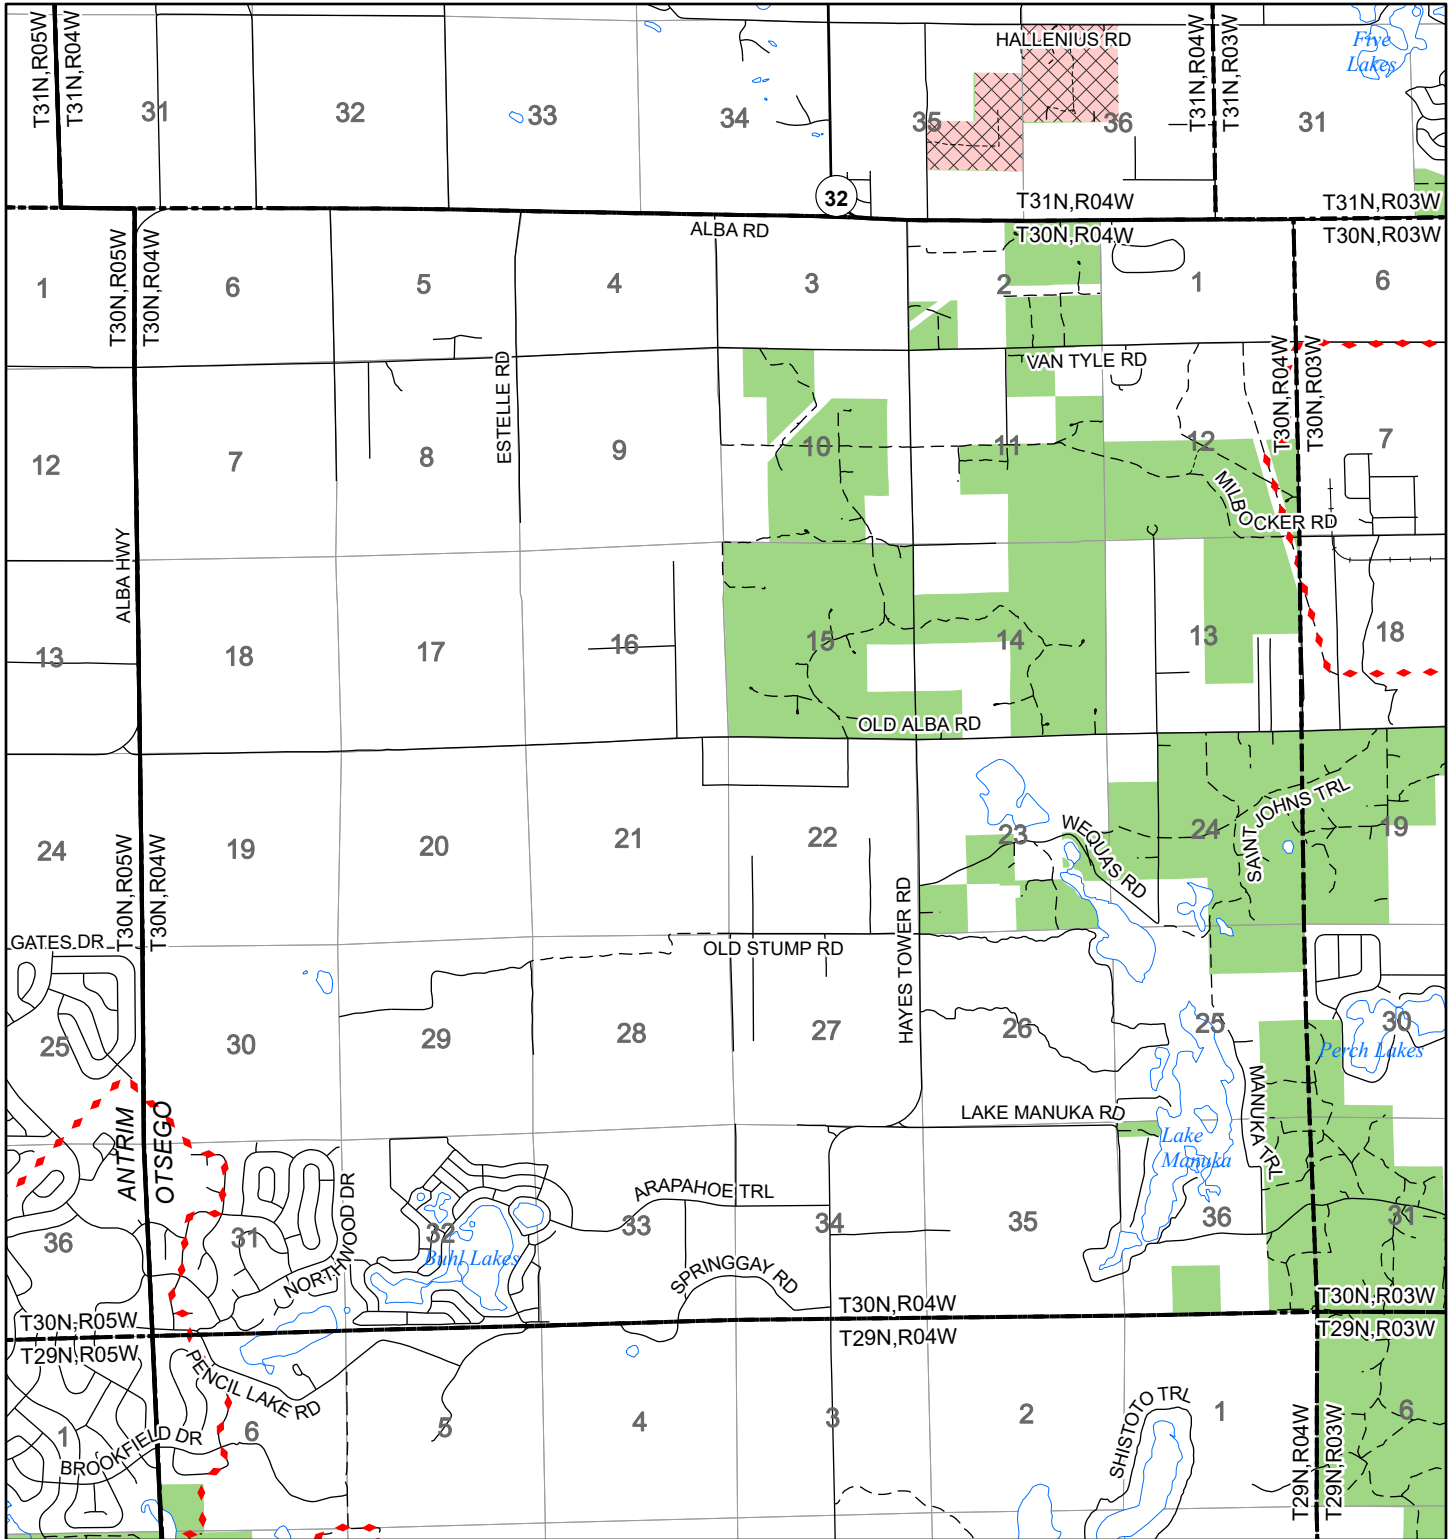

2022 Fuelwood Collection Map

T30N,R04W

OTSEGO CO.

- Open to Fuelwood Collection
- Open (Recently Closed Timber Sale)
- State land closed to fuelwood collection
- Snowmobile trail

Effective: April 1, 2022