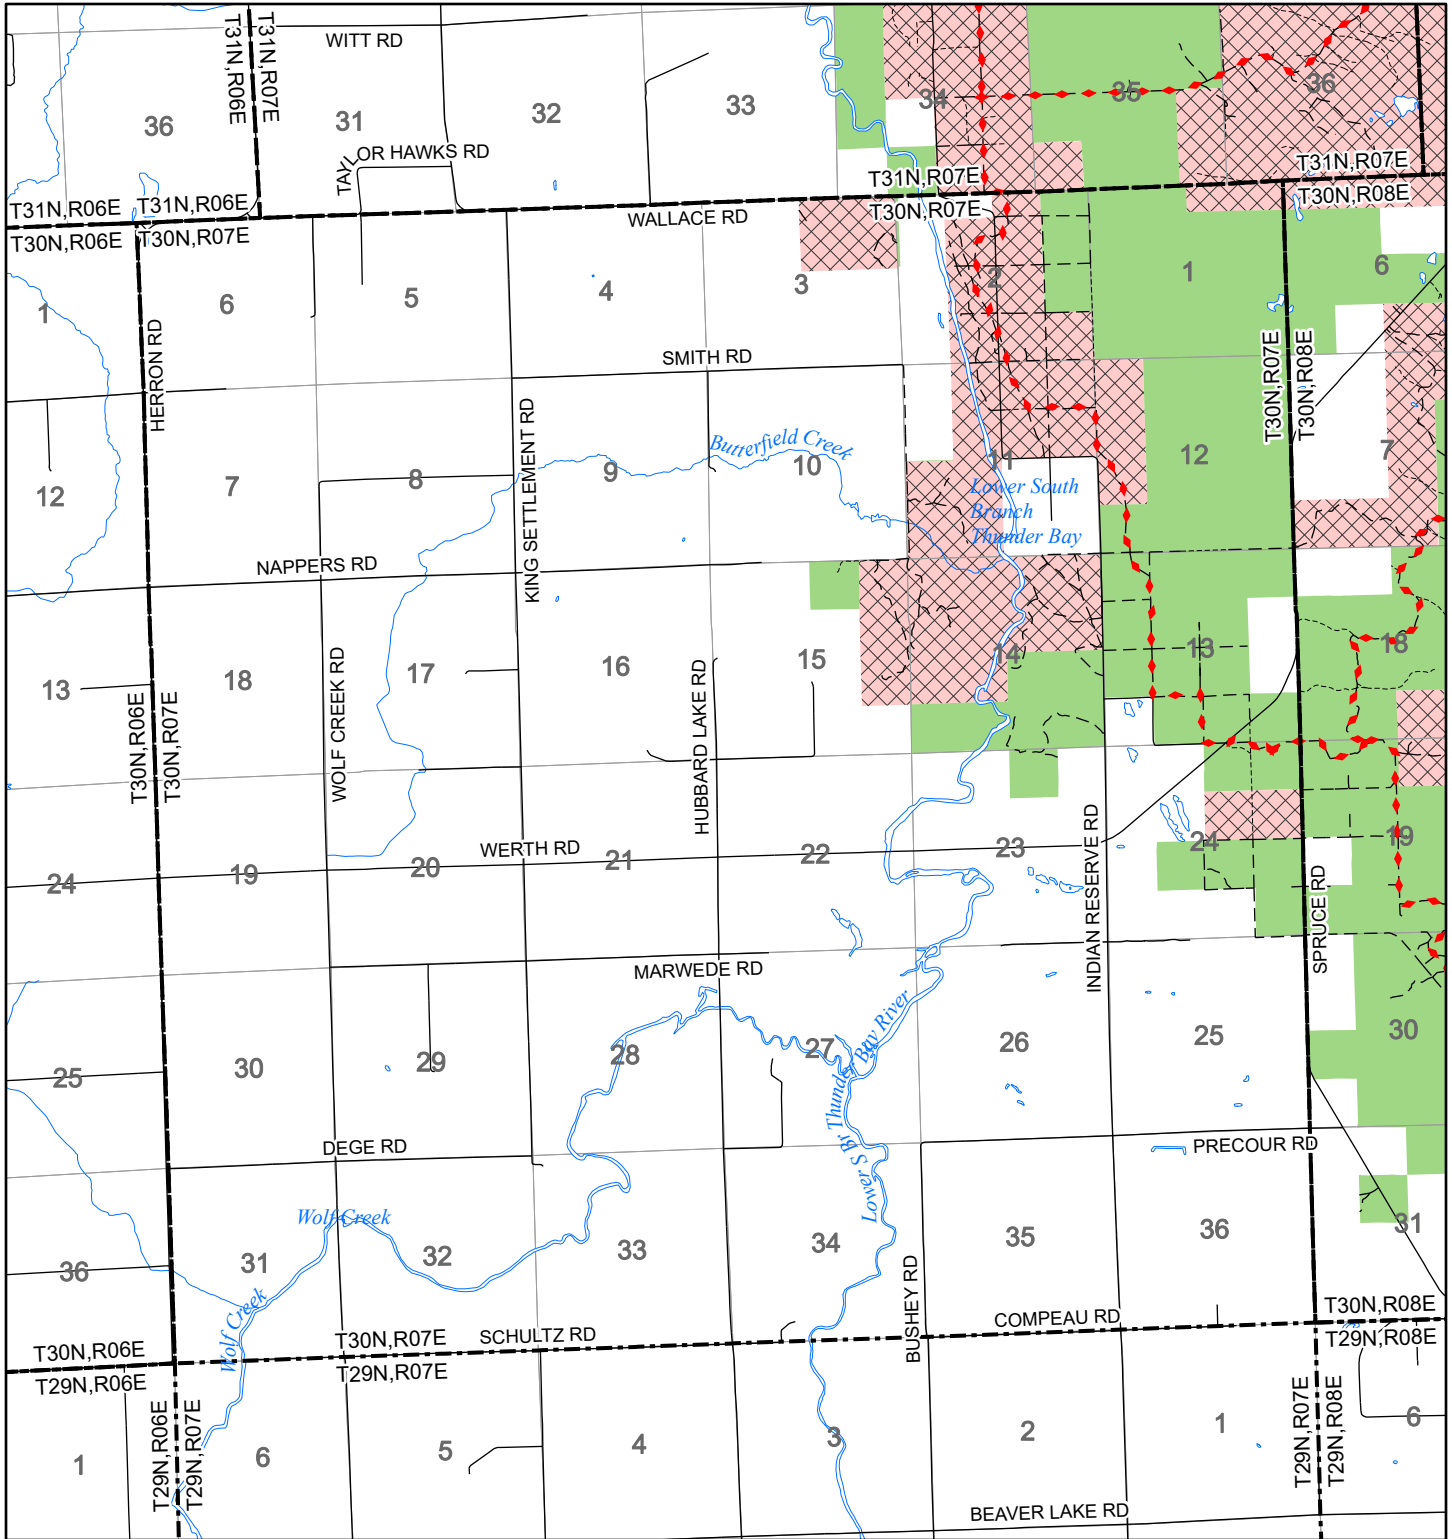

# 2022 Fuelwood Collection Map

## T30N,R07E

### ALPENA CO.

- Open to Fuelwood Collection
- Open (Recently Closed Timber Sale)
- State land closed to fuelwood collection
- Snowmobile trail

Effective: April 1, 2022