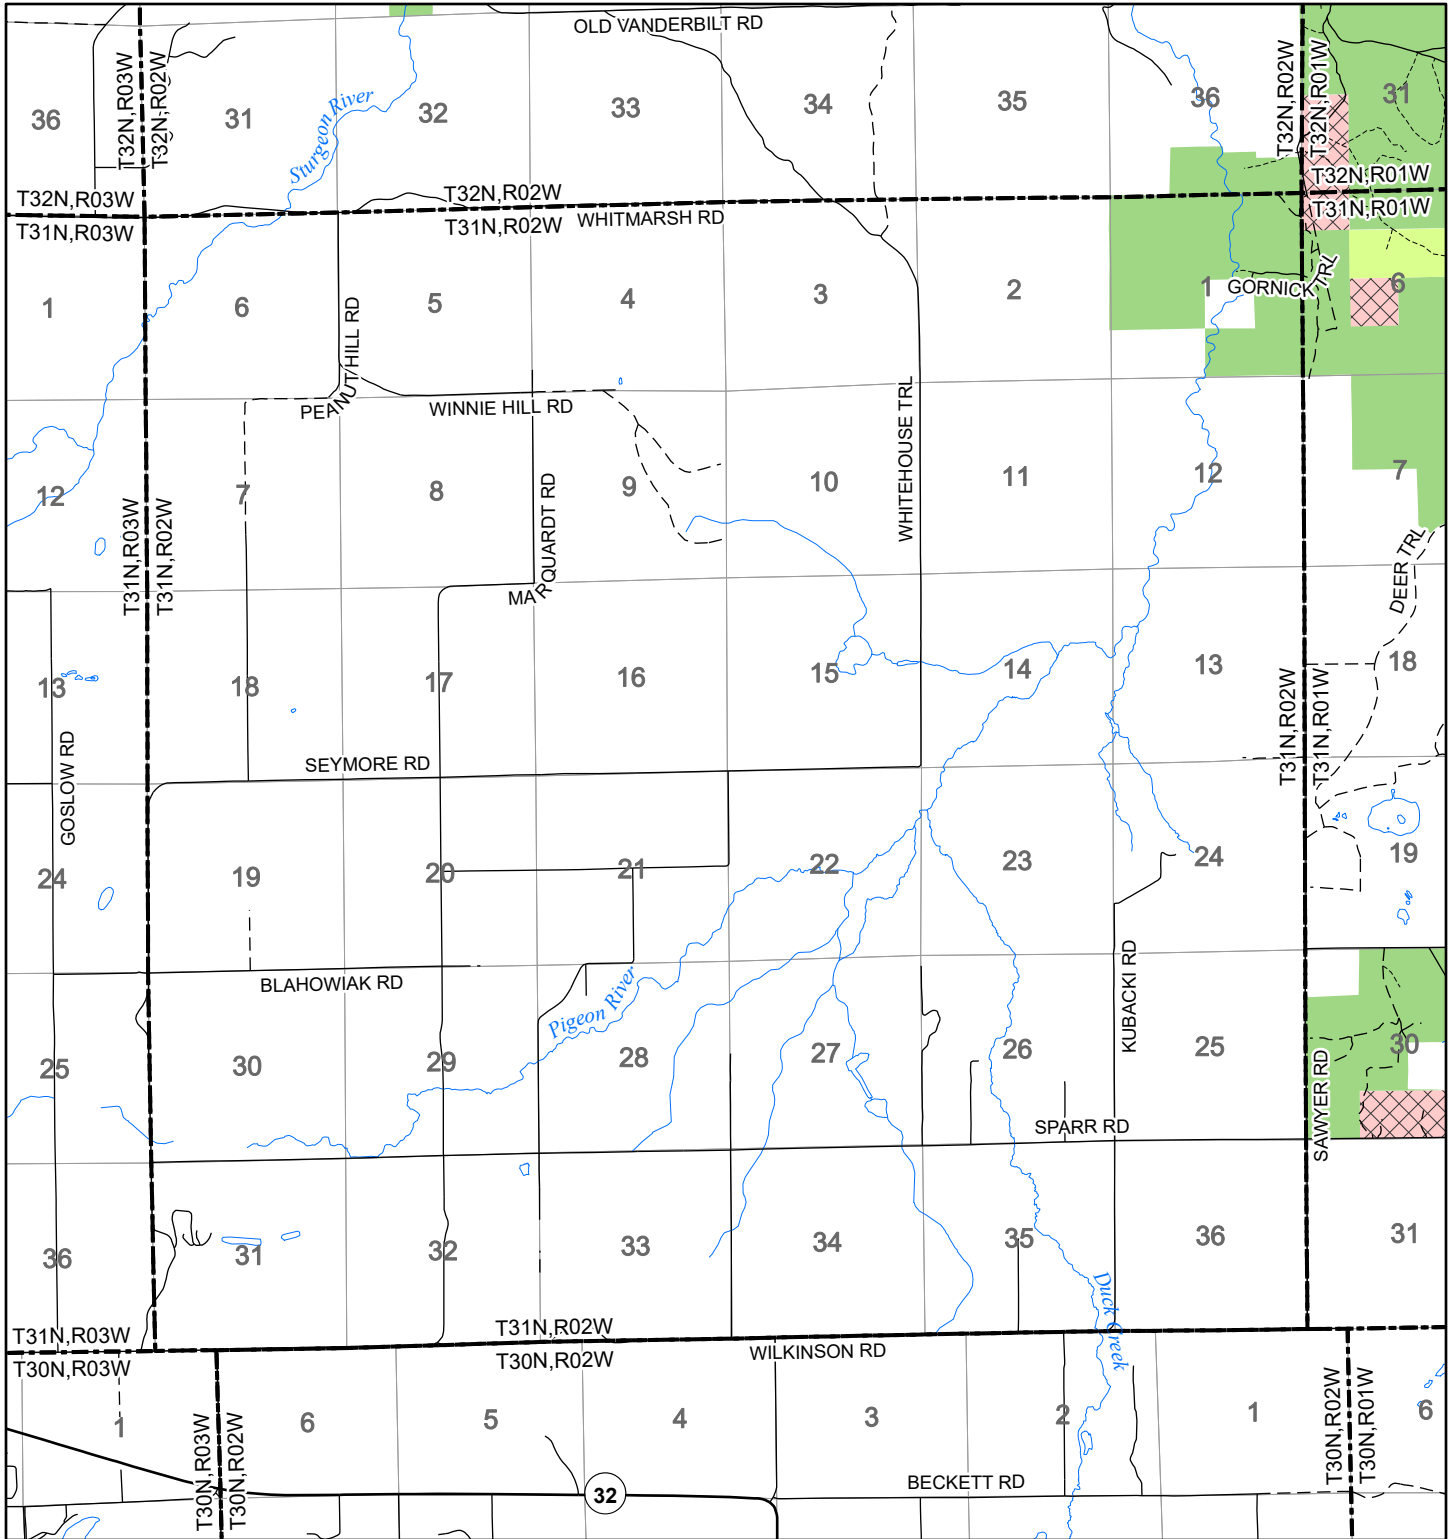

# 2022 Fuelwood Collection Map

## T31N,R02W

### OTSEGO CO.

- Open to Fuelwood Collection
- Open (Recently Closed Timber Sale)
- State land closed to fuelwood collection
- Snowmobile trail

Effective: April 1, 2022