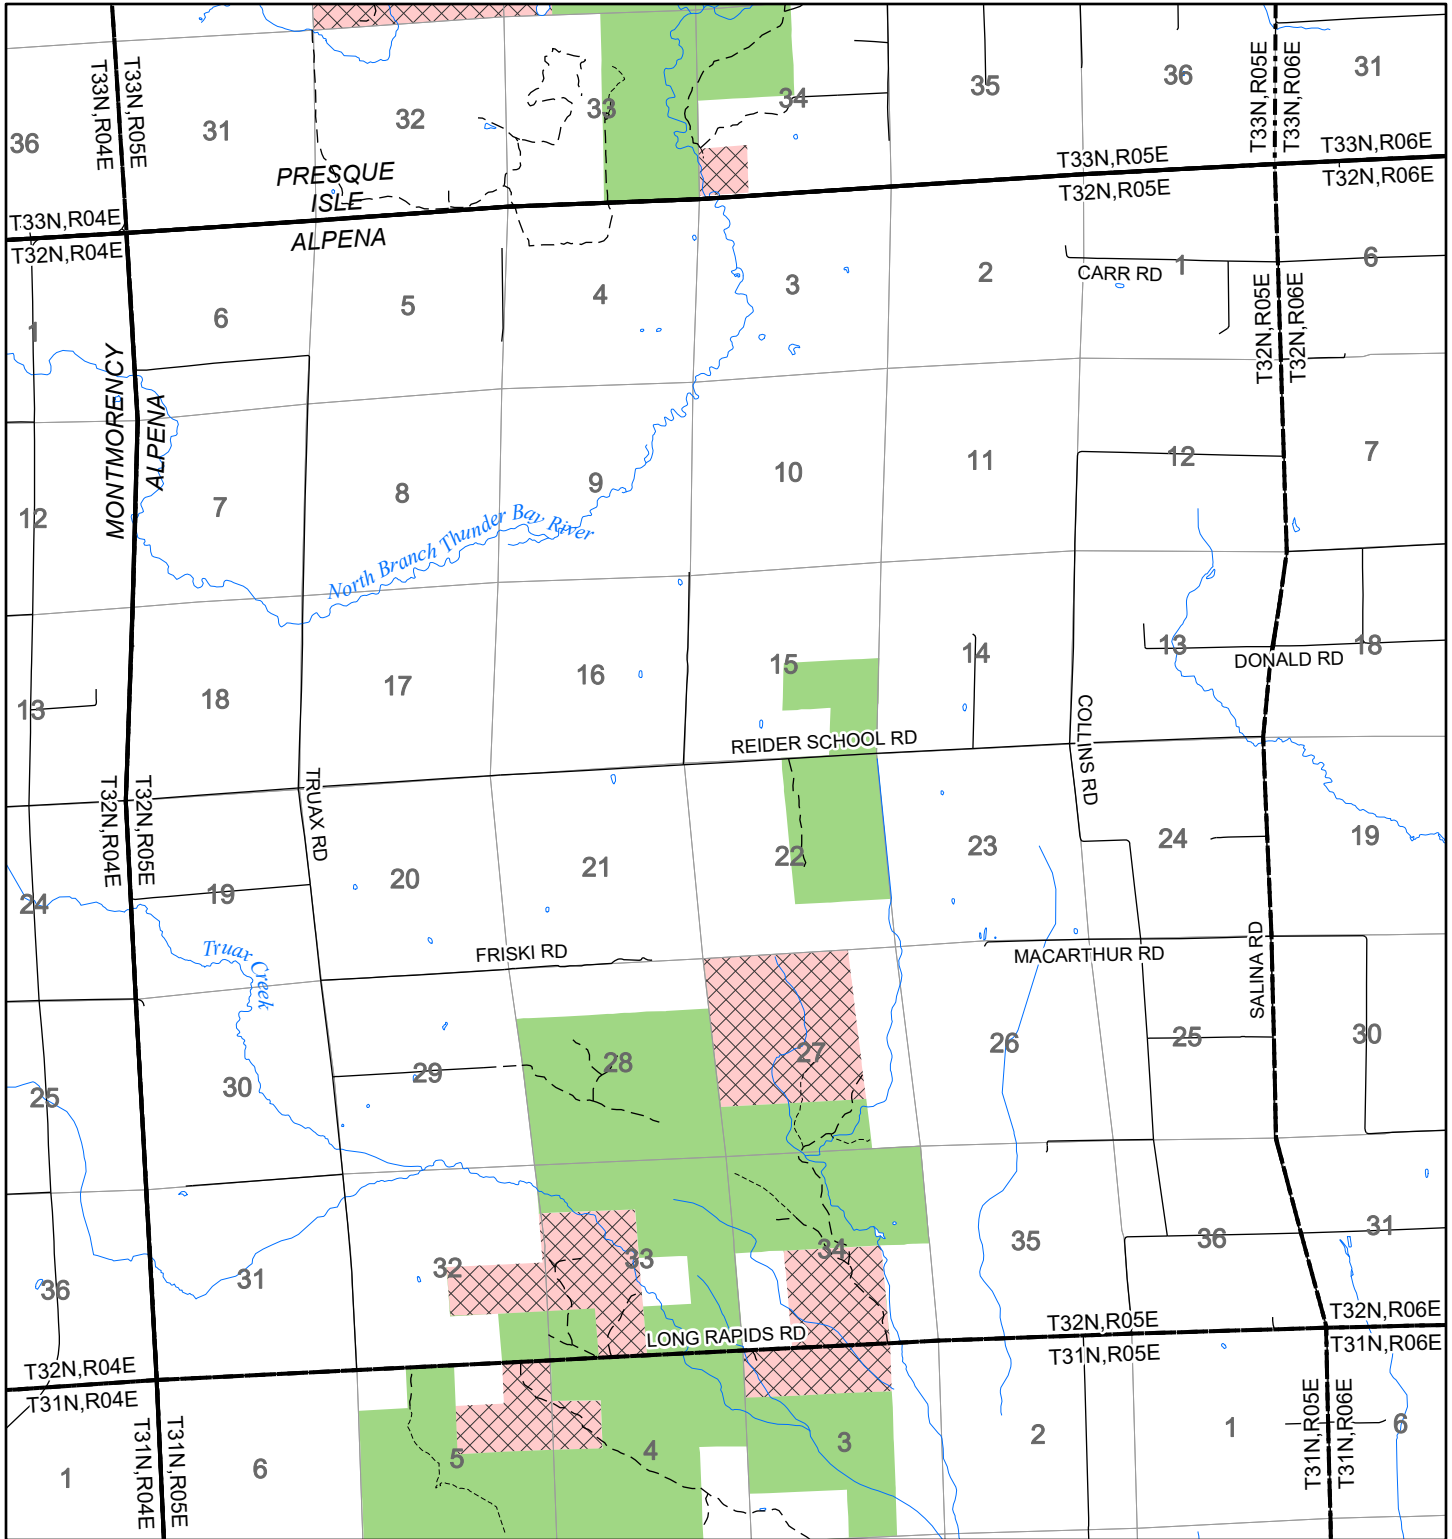

2022 Fuelwood Collection Map

T32N,R05E

ALPENA CO.

- Open to Fuelwood Collection
- Open (Recently Closed Timber Sale)
- State land closed to fuelwood collection
- Snowmobile trail

Effective: April 1, 2022