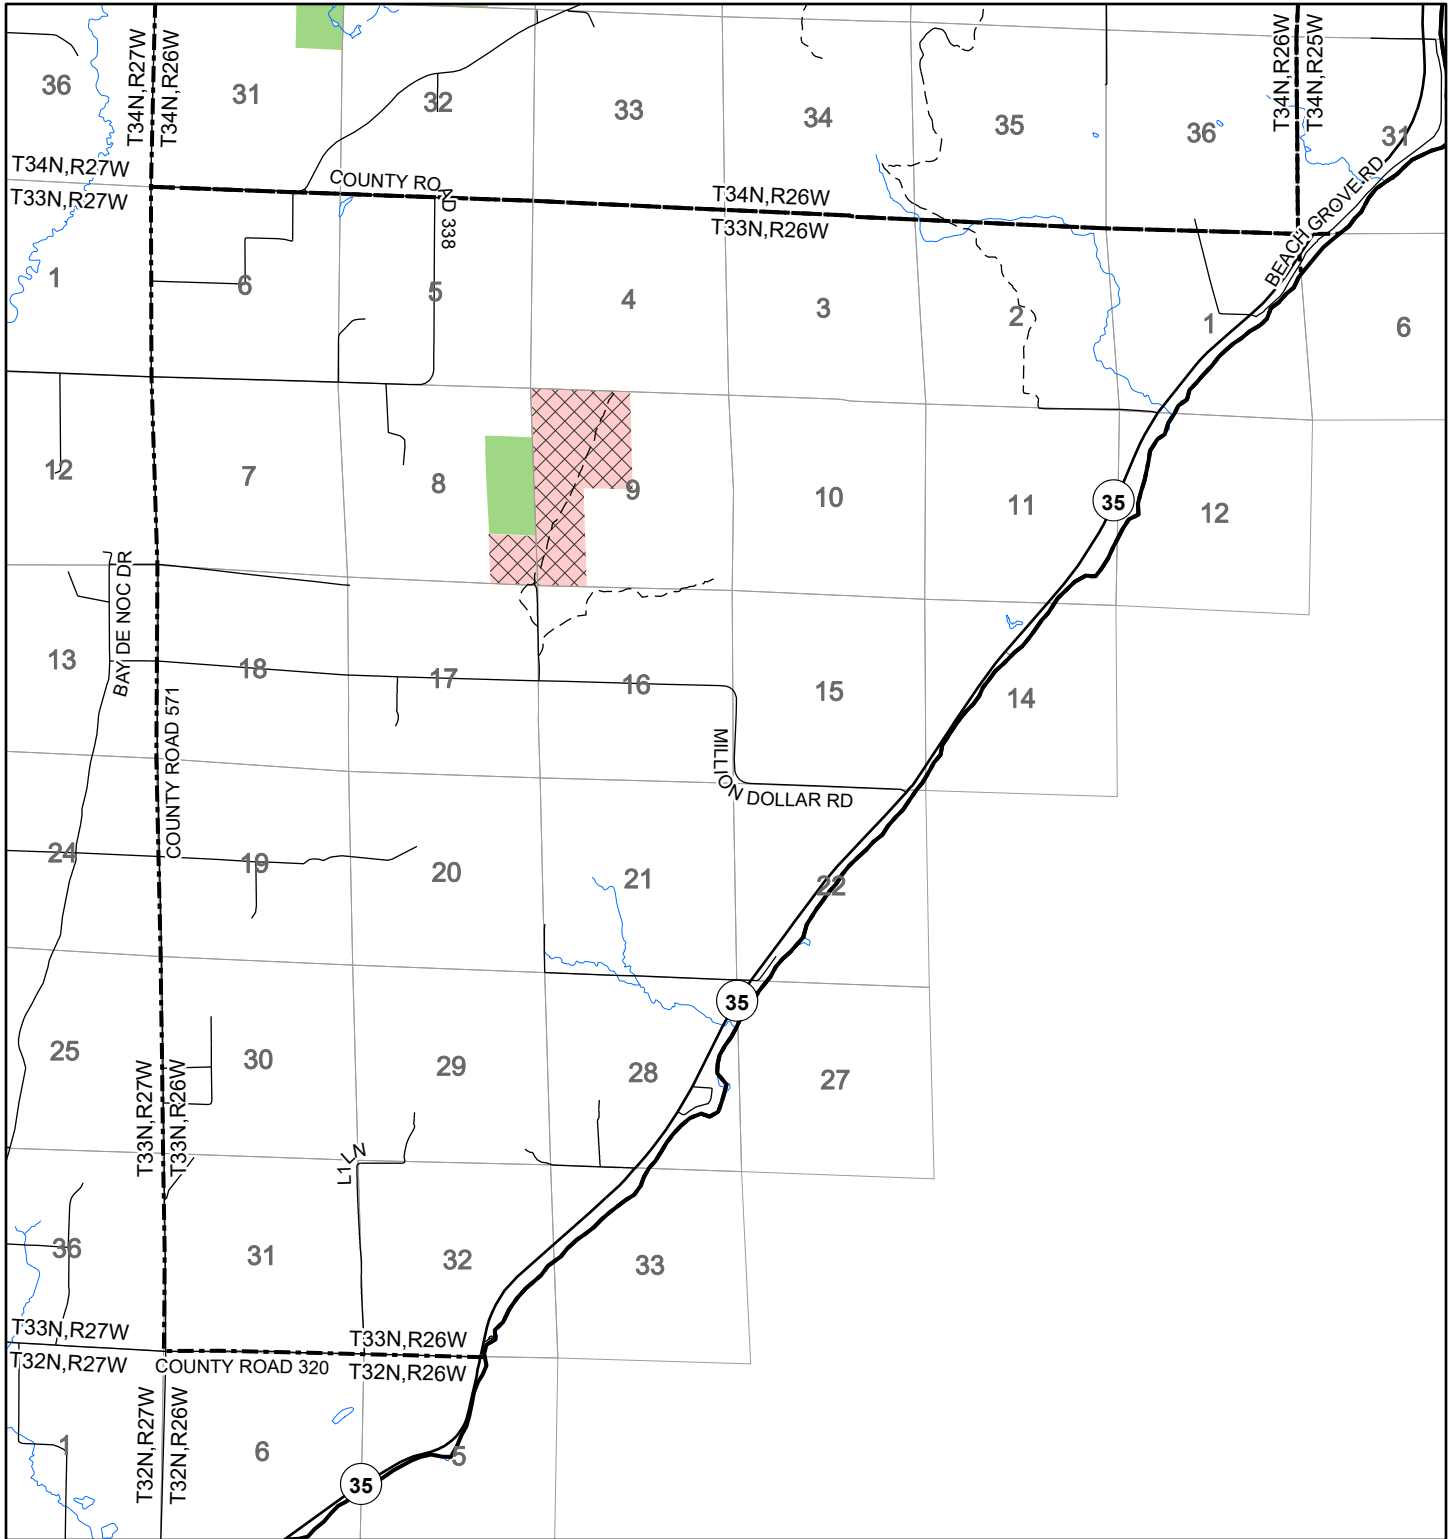

2022 Fuelwood Collection Map

T33N,R26W

MENONIMEE CO.

- Open to Fuelwood Collection
- Open (Recently Closed Timber Sale)
- State land closed to fuelwood collection
- Snowmobile trail

Effective: April 1, 2022