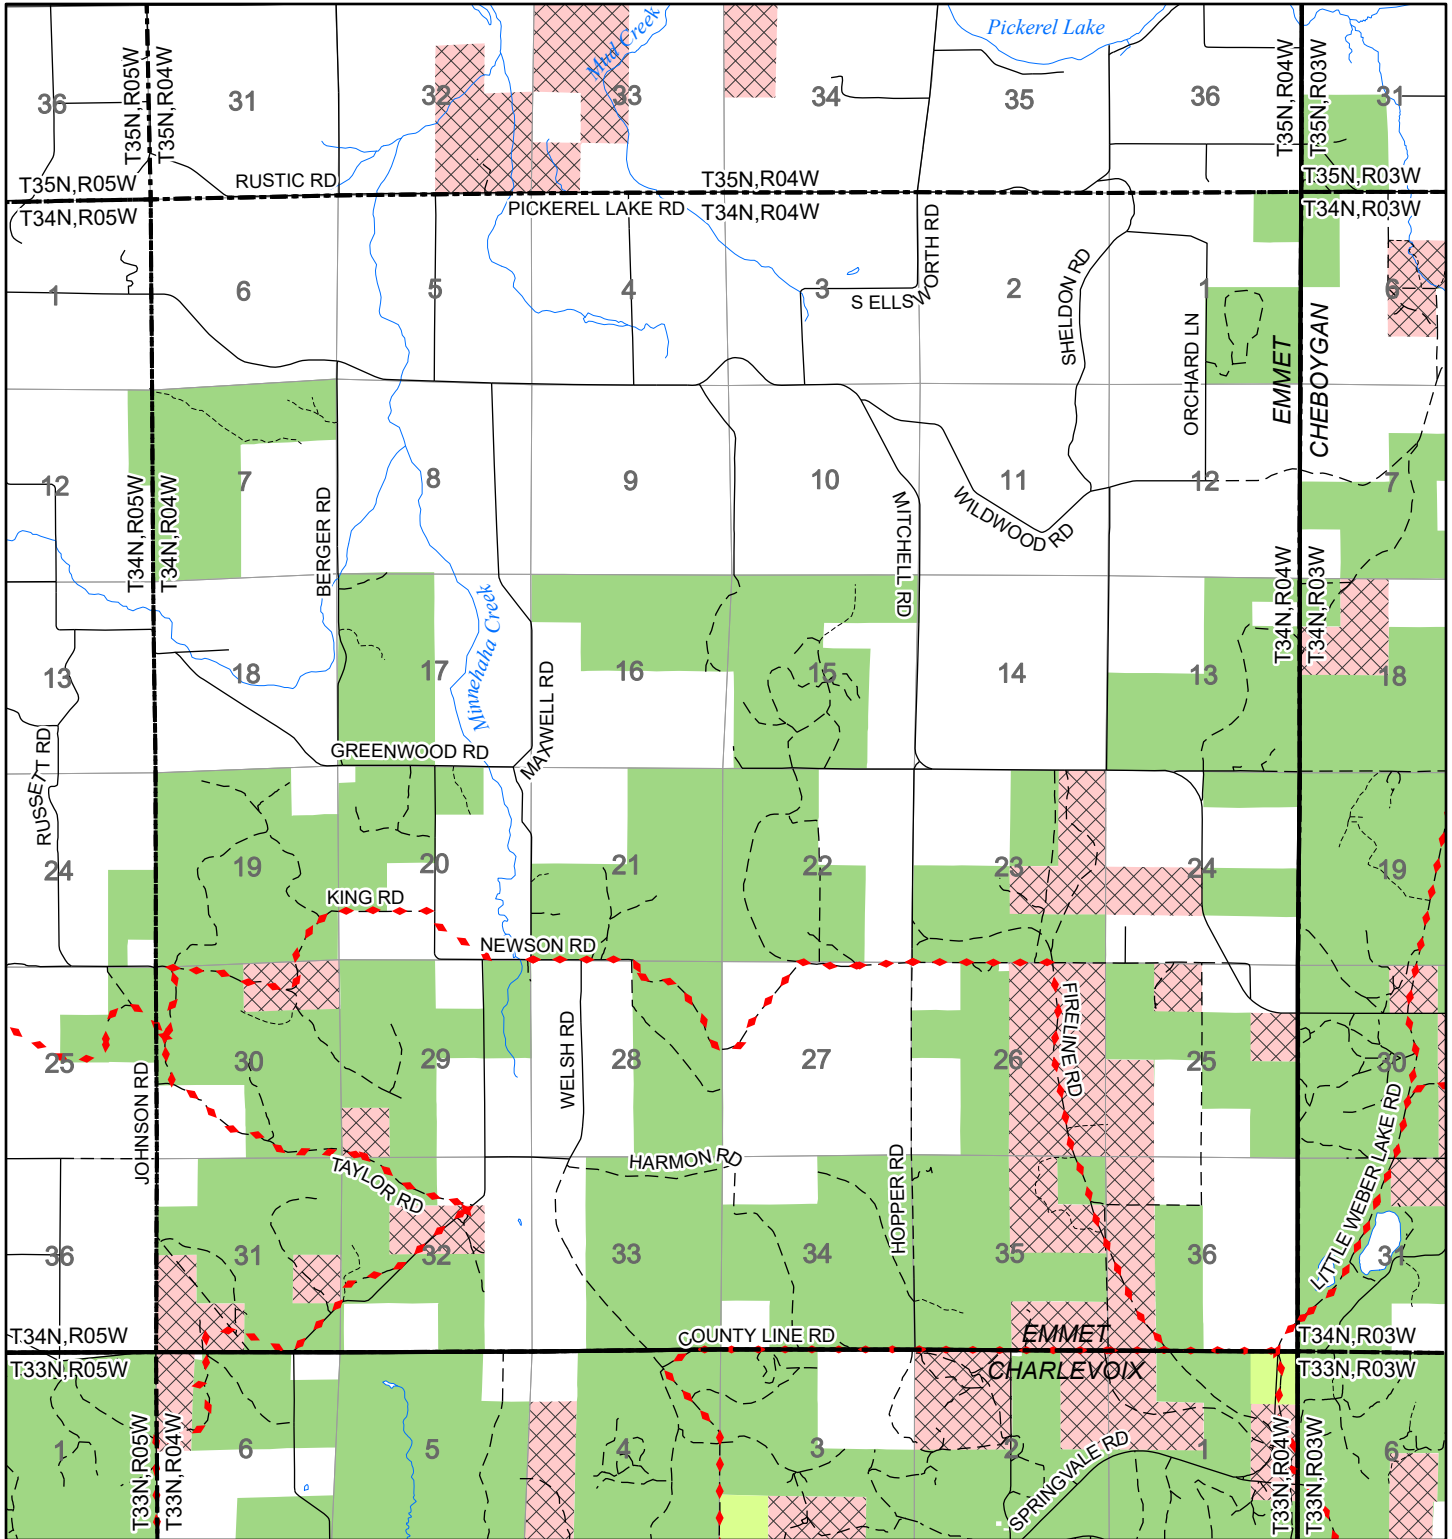

2022 Fuelwood Collection Map

T34N,R04W

EMMET CO.

- Open to Fuelwood Collection
- Open (Recently Closed Timber Sale)
- State land closed to fuelwood collection
- Snowmobile trail

Effective: April 1, 2022