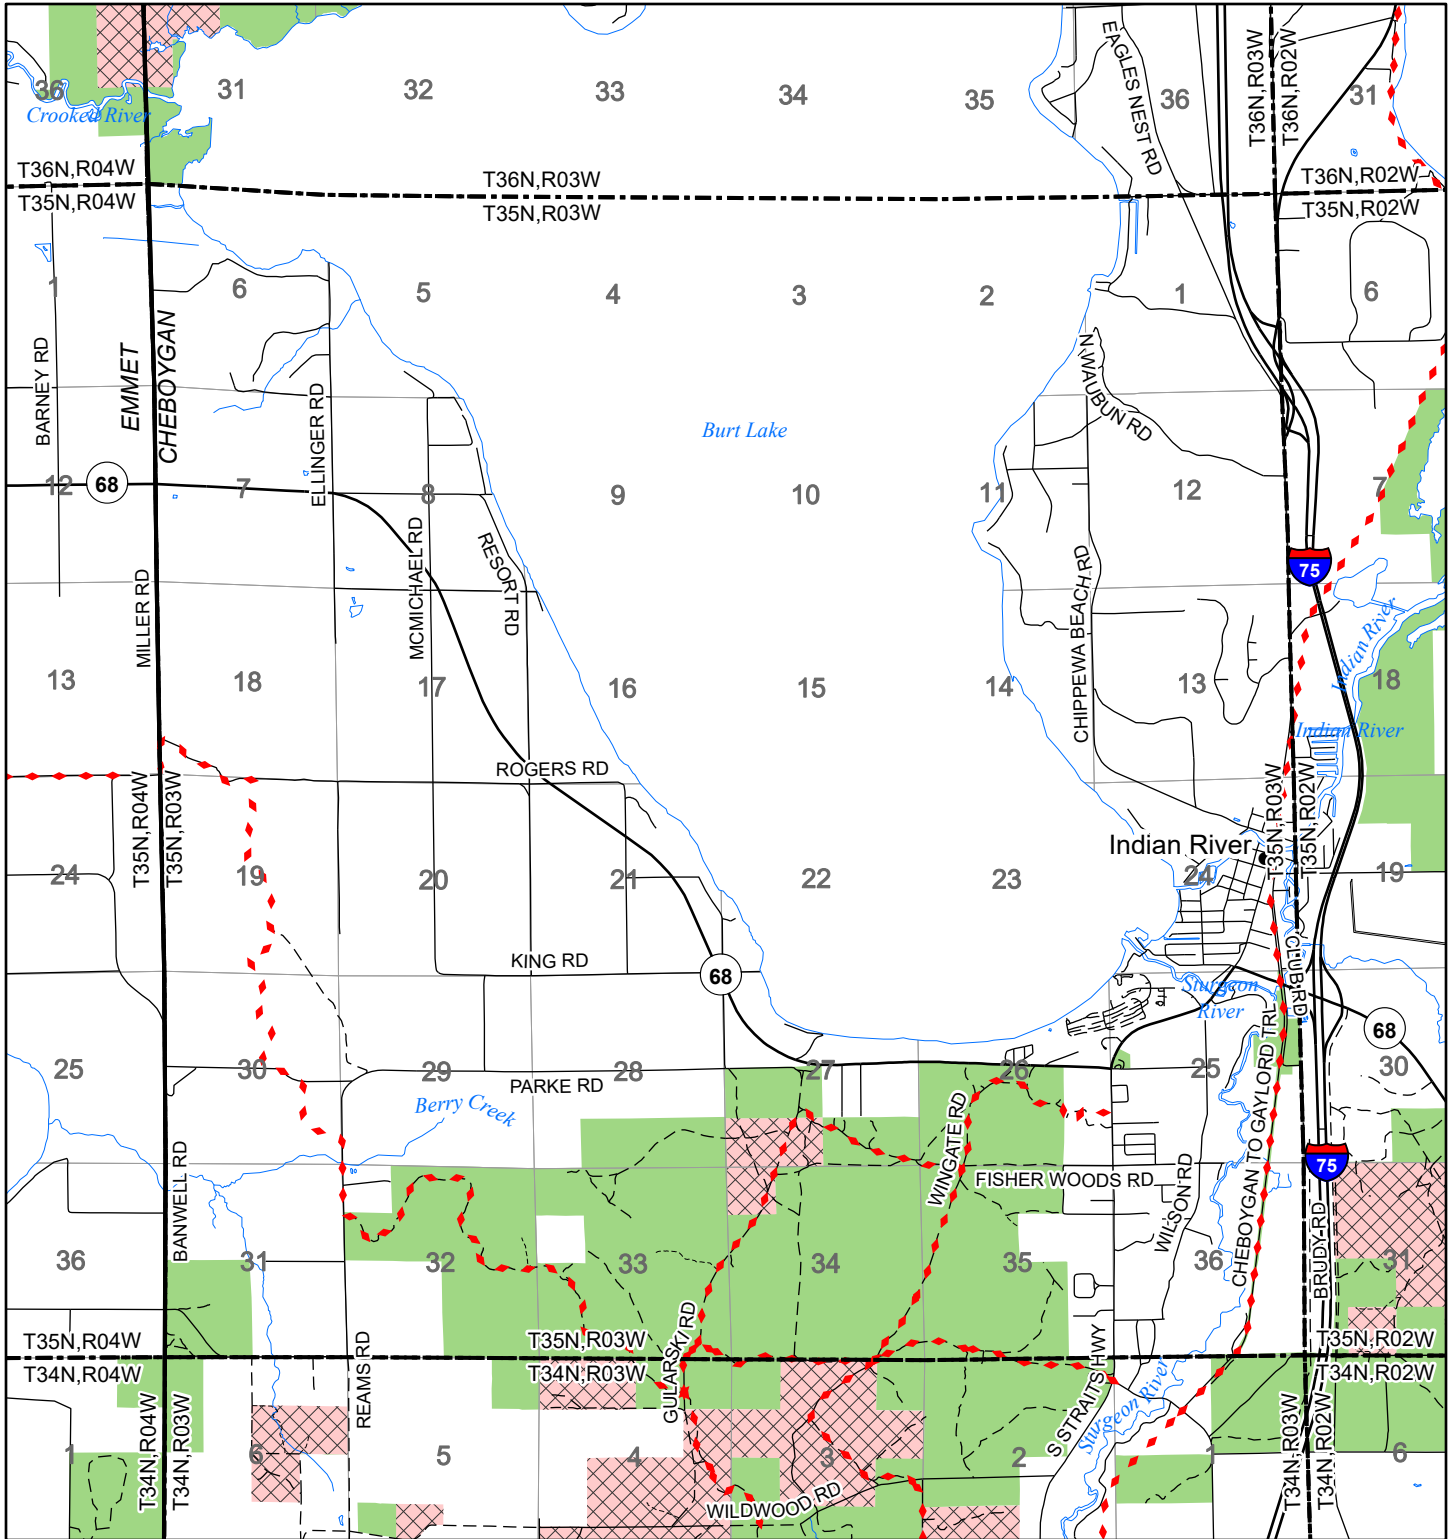

2022 Fuelwood Collection Map

T35N,R03W

CHEBOYGAN CO.

- Open to Fuelwood Collection
- Open (Recently Closed Timber Sale)
- State land closed to fuelwood collection
- Snowmobile trail

Effective: April 1, 2022