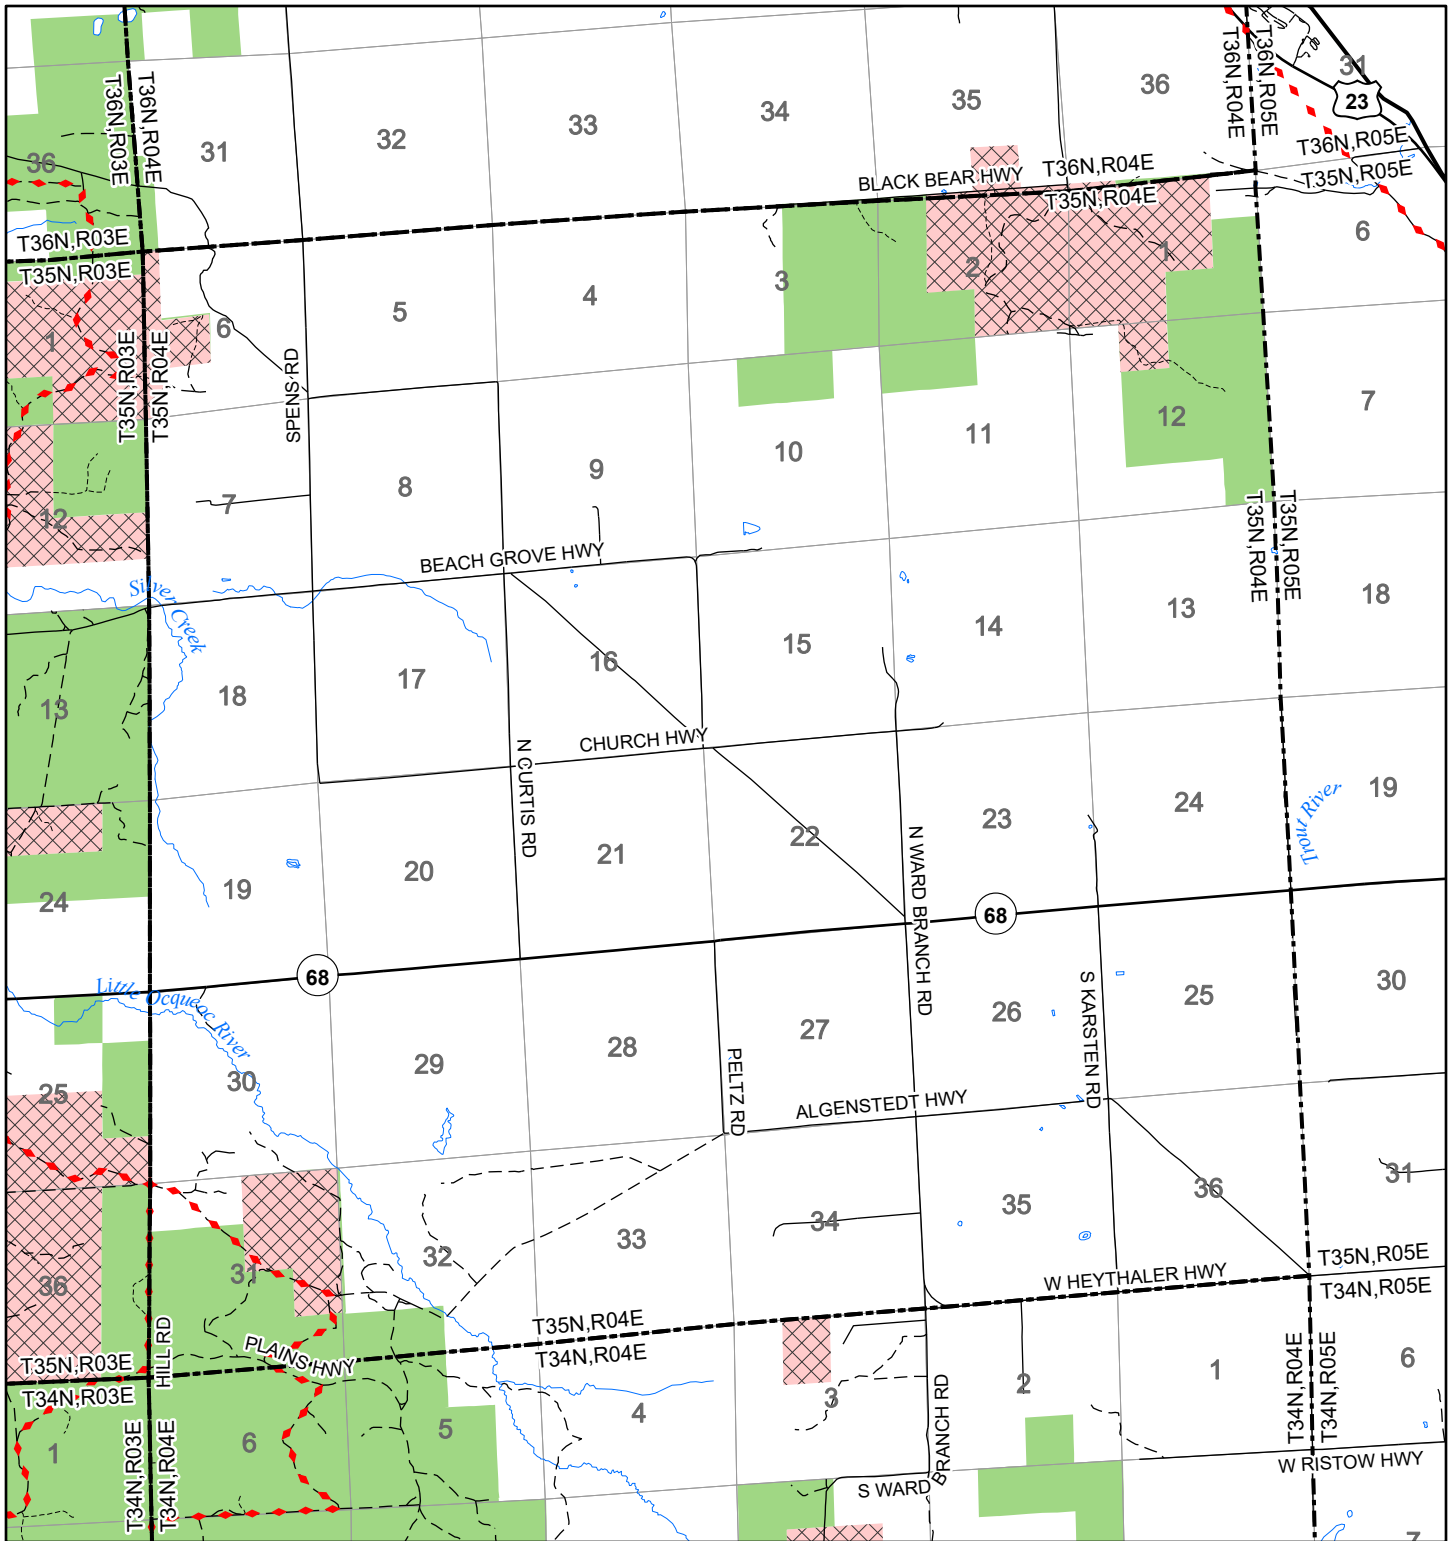

2022 Fuelwood Collection Map

T35N,R04E

PRESQUE ISLE CO.

- Open to Fuelwood Collection
- Open (Recently Closed Timber Sale)
- State land closed to fuelwood collection
- Snowmobile trail

Effective: April 1, 2022