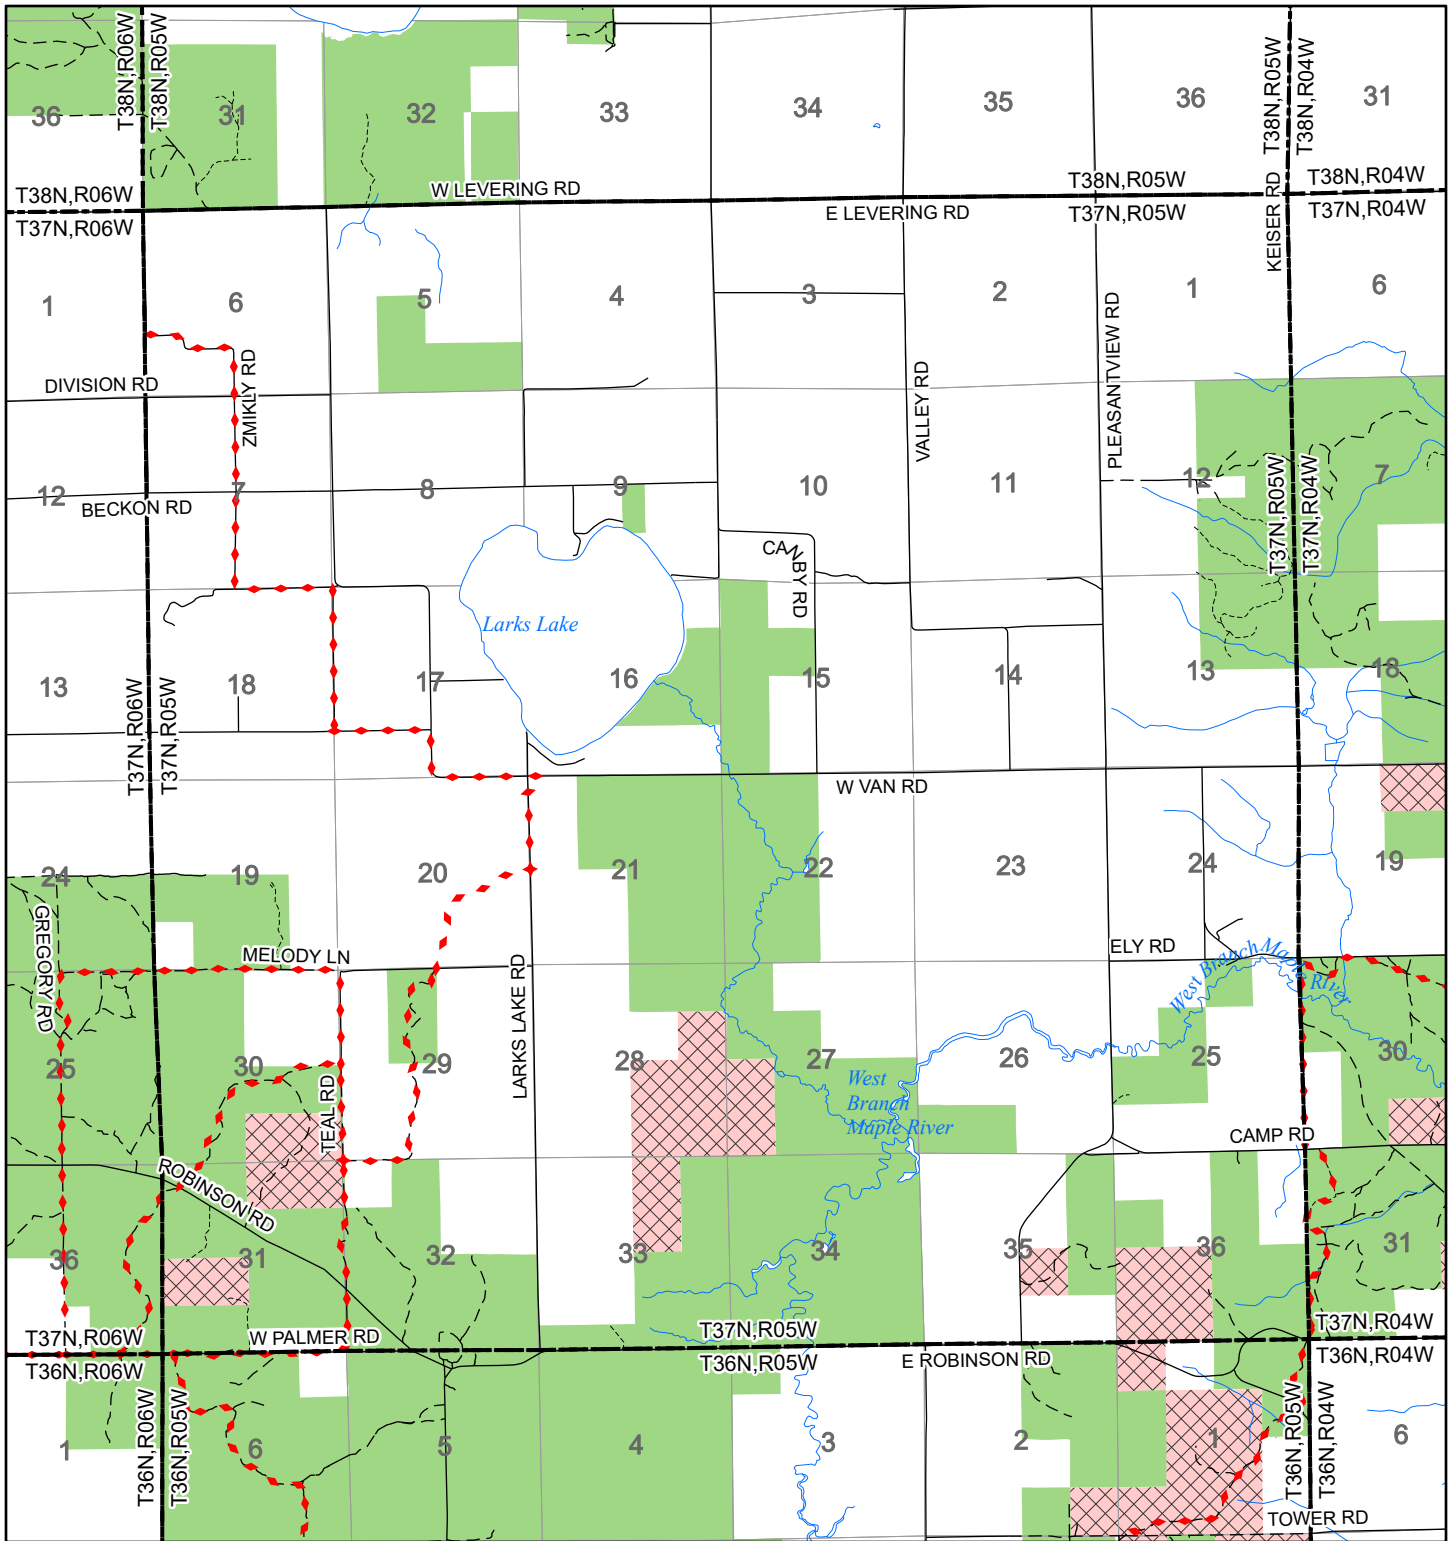

2022 Fuelwood Collection Map

T37N,R05W

EMMET CO.

- Open to Fuelwood Collection
- Open (Recently Closed Timber Sale)
- State land closed to fuelwood collection
- Snowmobile trail

Effective: April 1, 2022