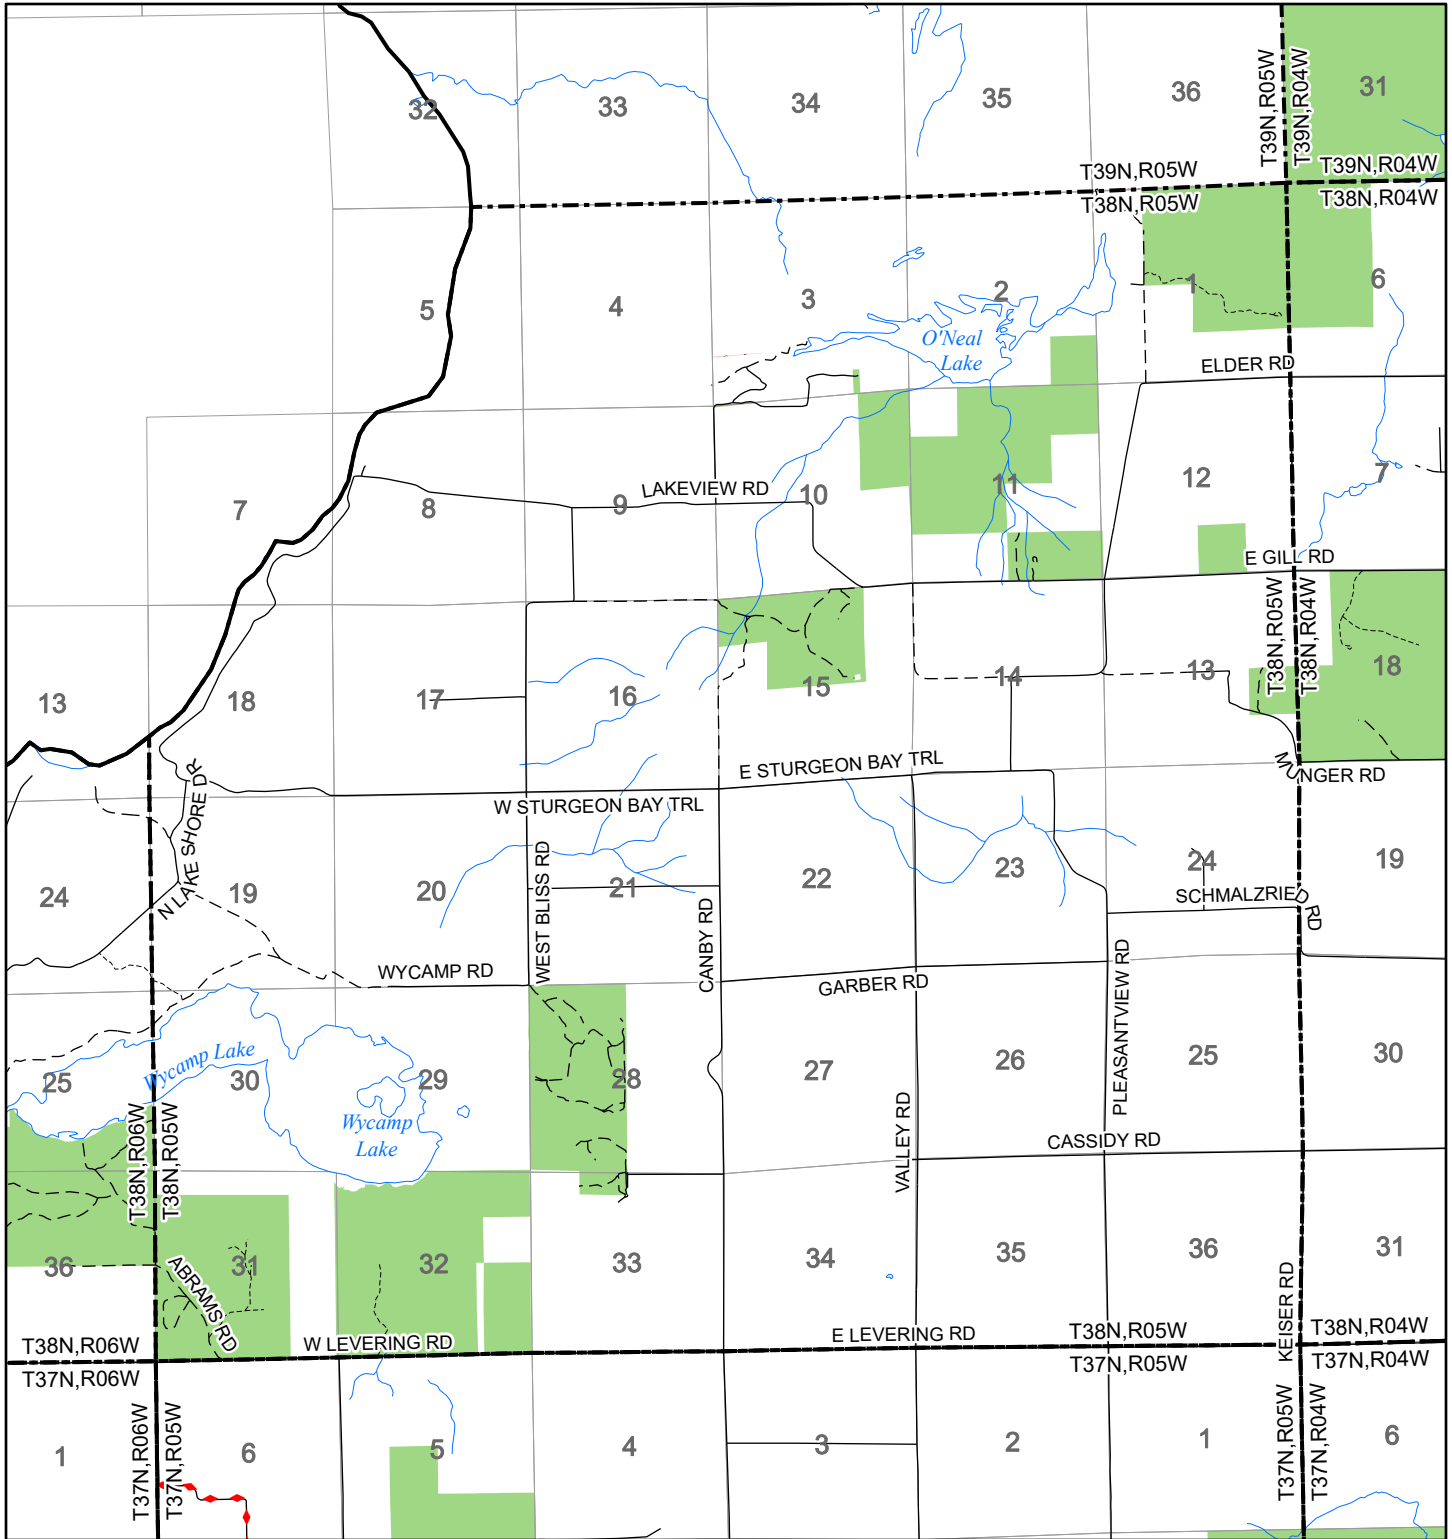

# 2022 Fuelwood Collection Map

## T38N,R05W

### EMMET CO.

- Open to Fuelwood Collection
- Open (Recently Closed Timber Sale)
- State land closed to fuelwood collection
- Snowmobile trail

Effective: April 1, 2022