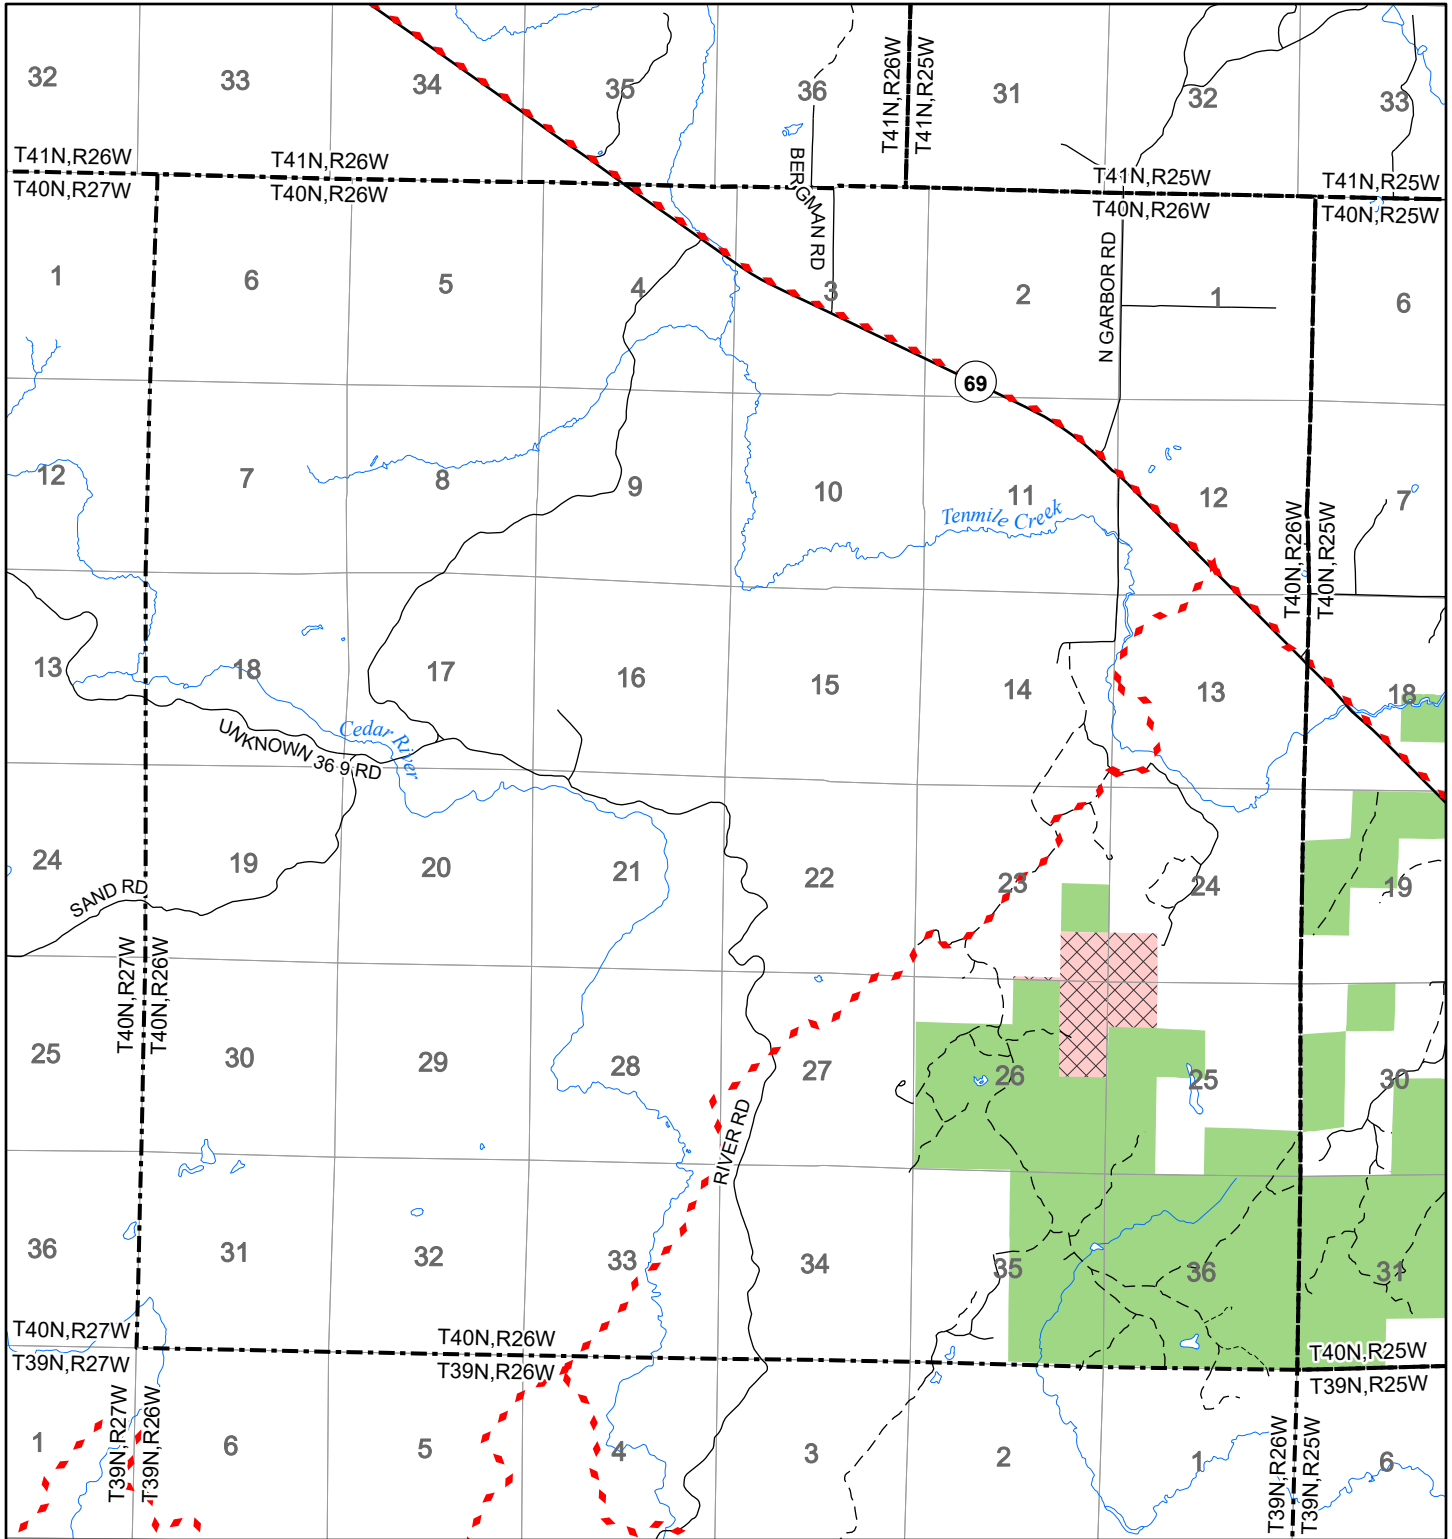

# 2022 Fuelwood Collection Map

## T40N,R26W

### MENONIMEE CO.

- Open to Fuelwood Collection
- Open (Recently Closed Timber Sale)
- State land closed to fuelwood collection
- Snowmobile trail

Effective: April 1, 2022