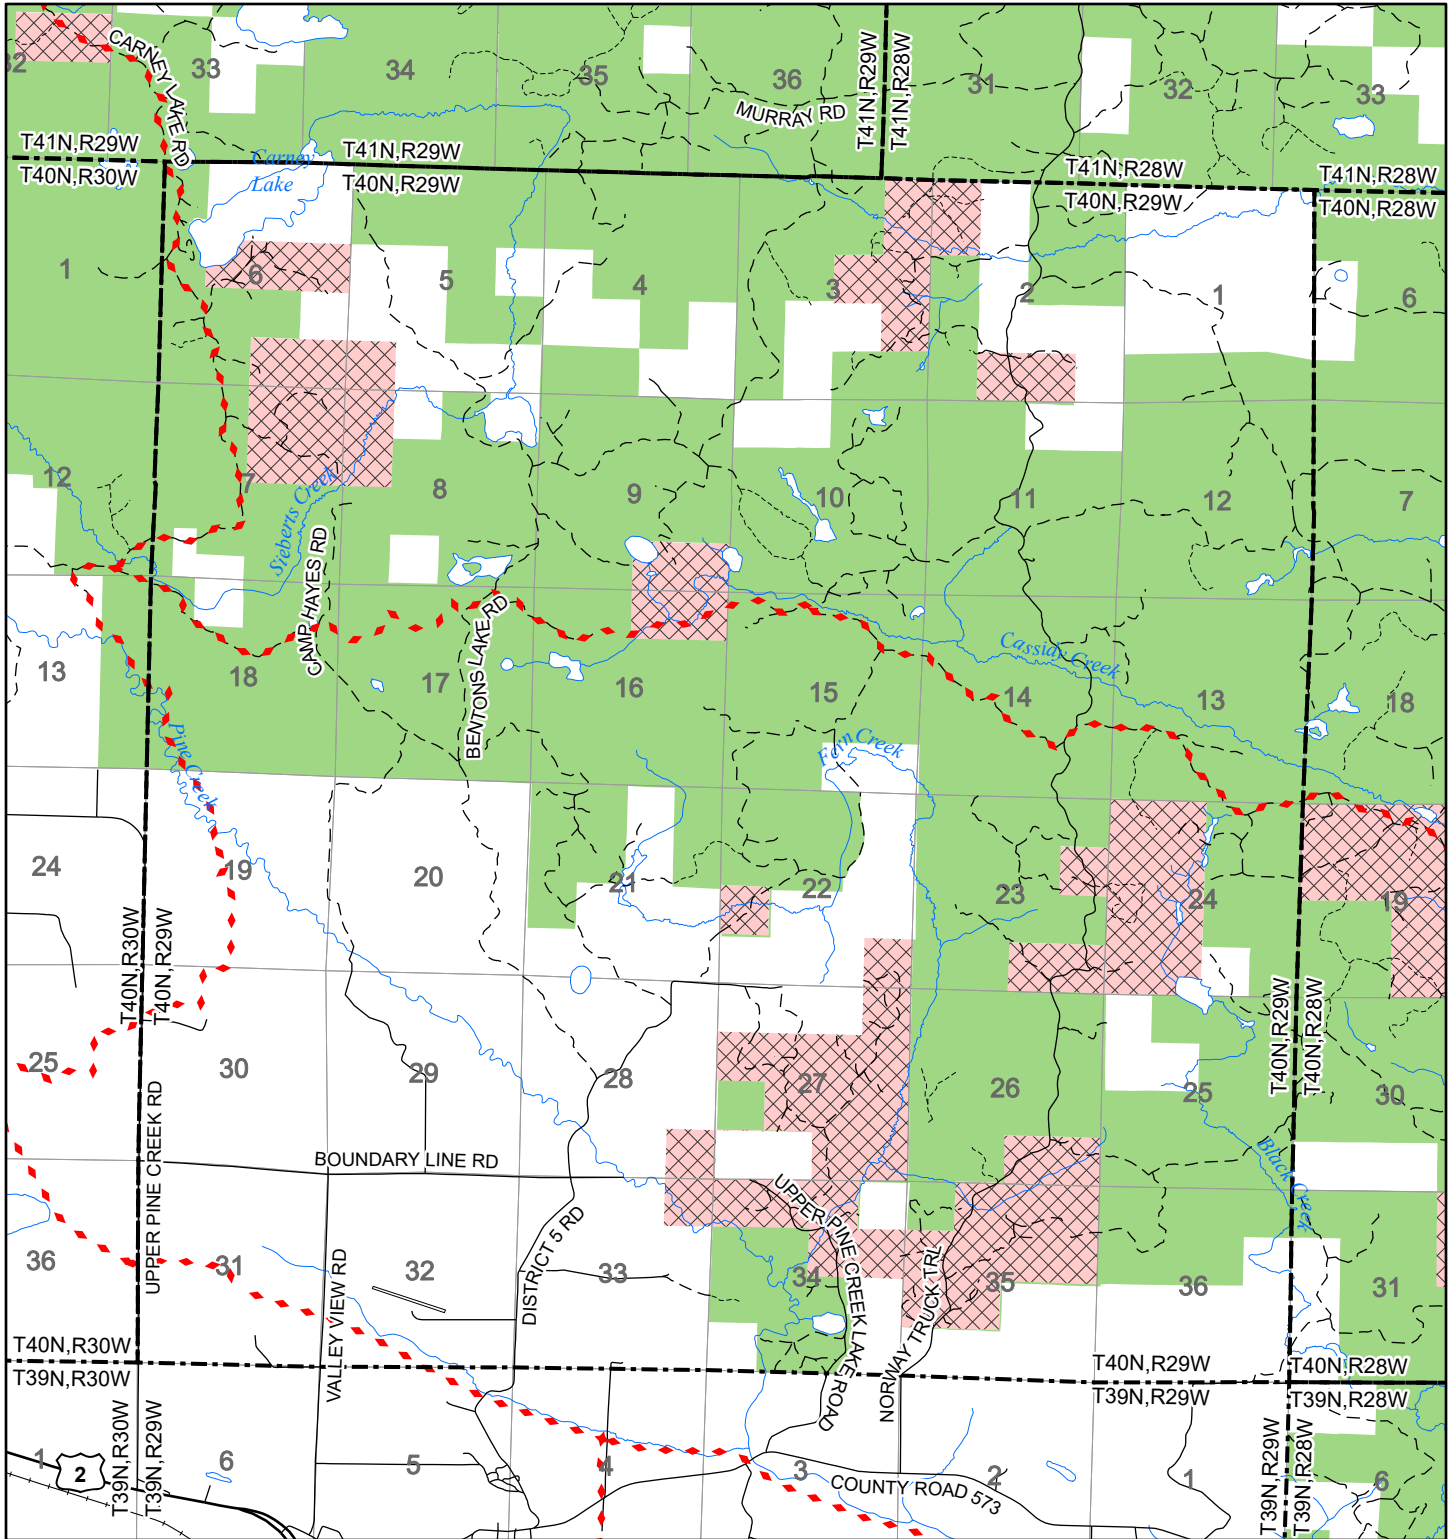

2022 Fuelwood Collection Map

T40N,R29W

DICKINSON CO.

- Open to Fuelwood Collection
- Open (Recently Closed Timber Sale)
- State land closed to fuelwood collection
- Snowmobile trail

Effective: April 1, 2022