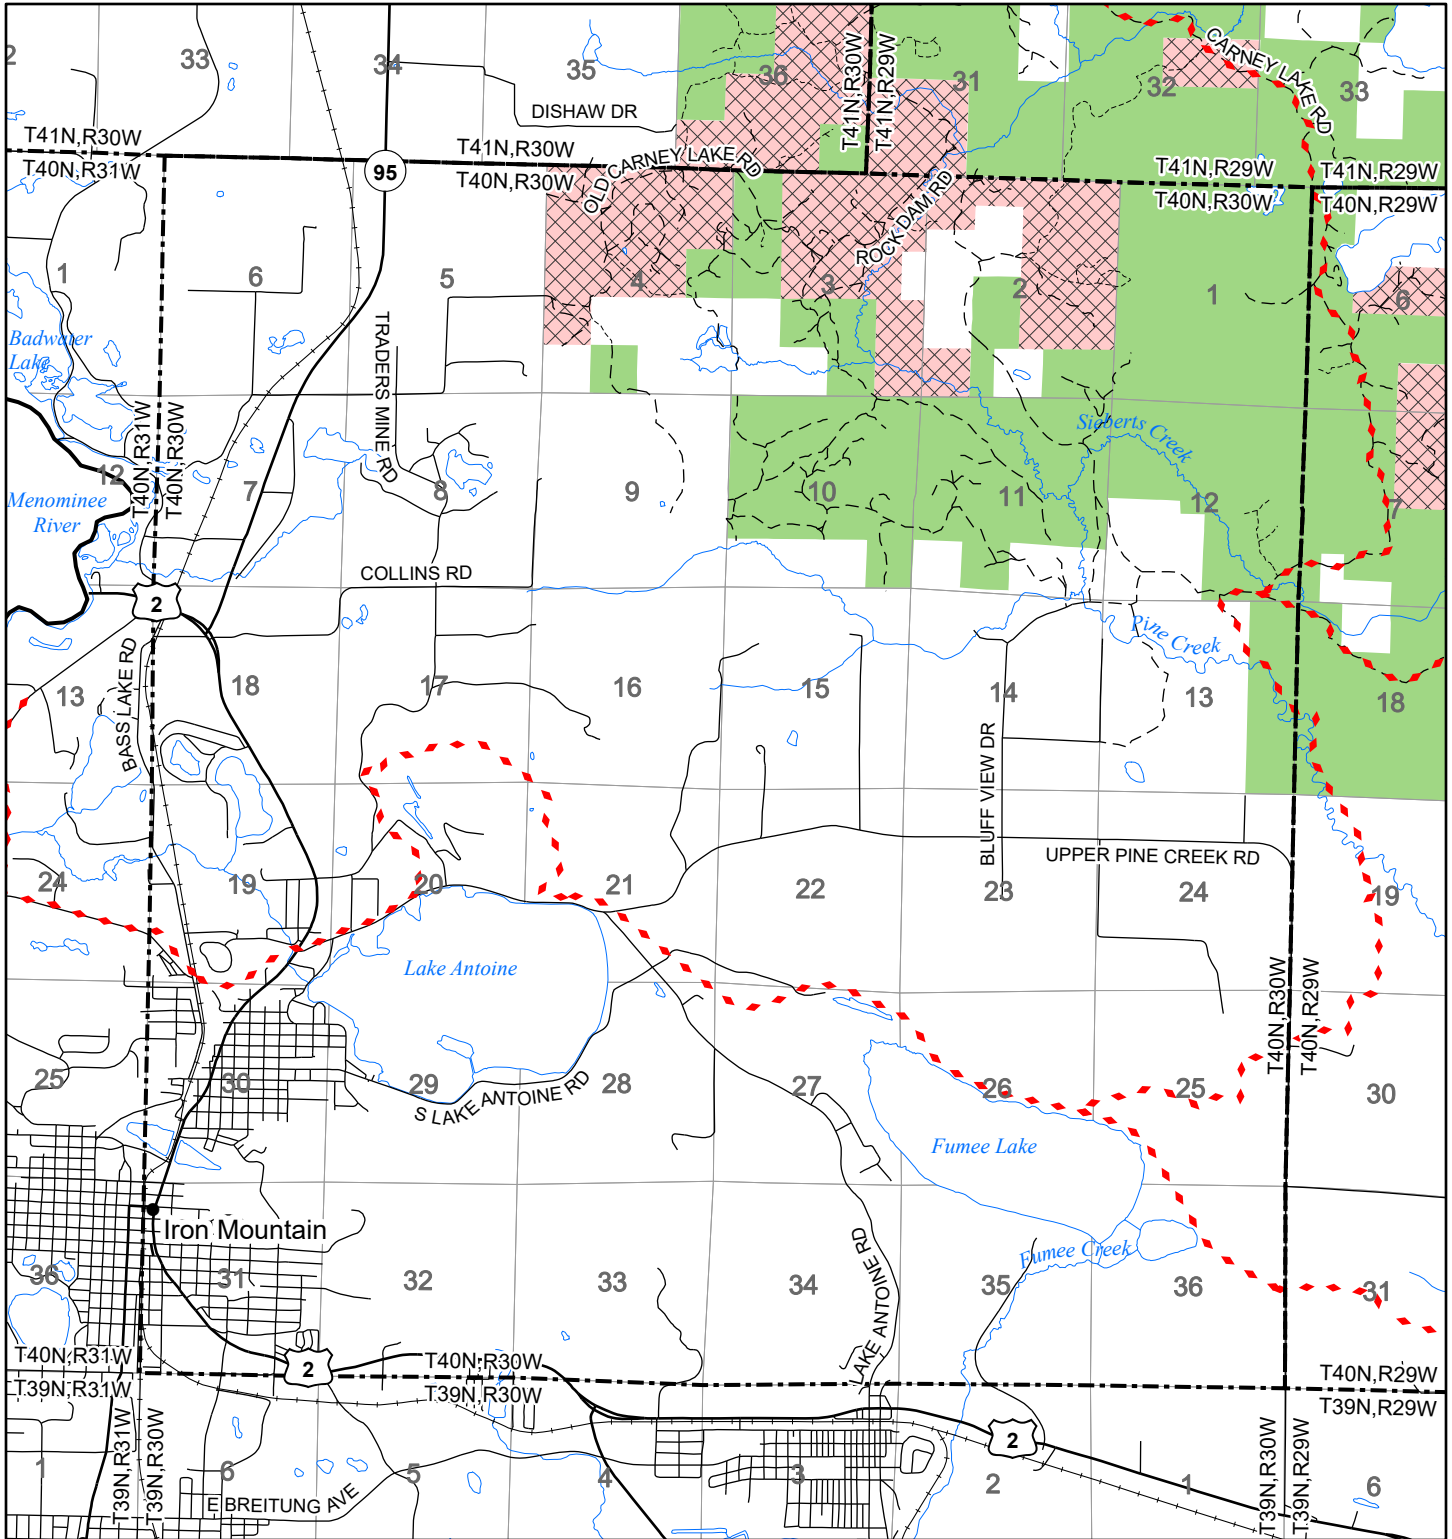

2022 Fuelwood Collection Map

T40N,R30W

DICKINSON CO.

- Open to Fuelwood Collection
- Open (Recently Closed Timber Sale)
- State land closed to fuelwood collection
- Snowmobile trail

Effective: April 1, 2022