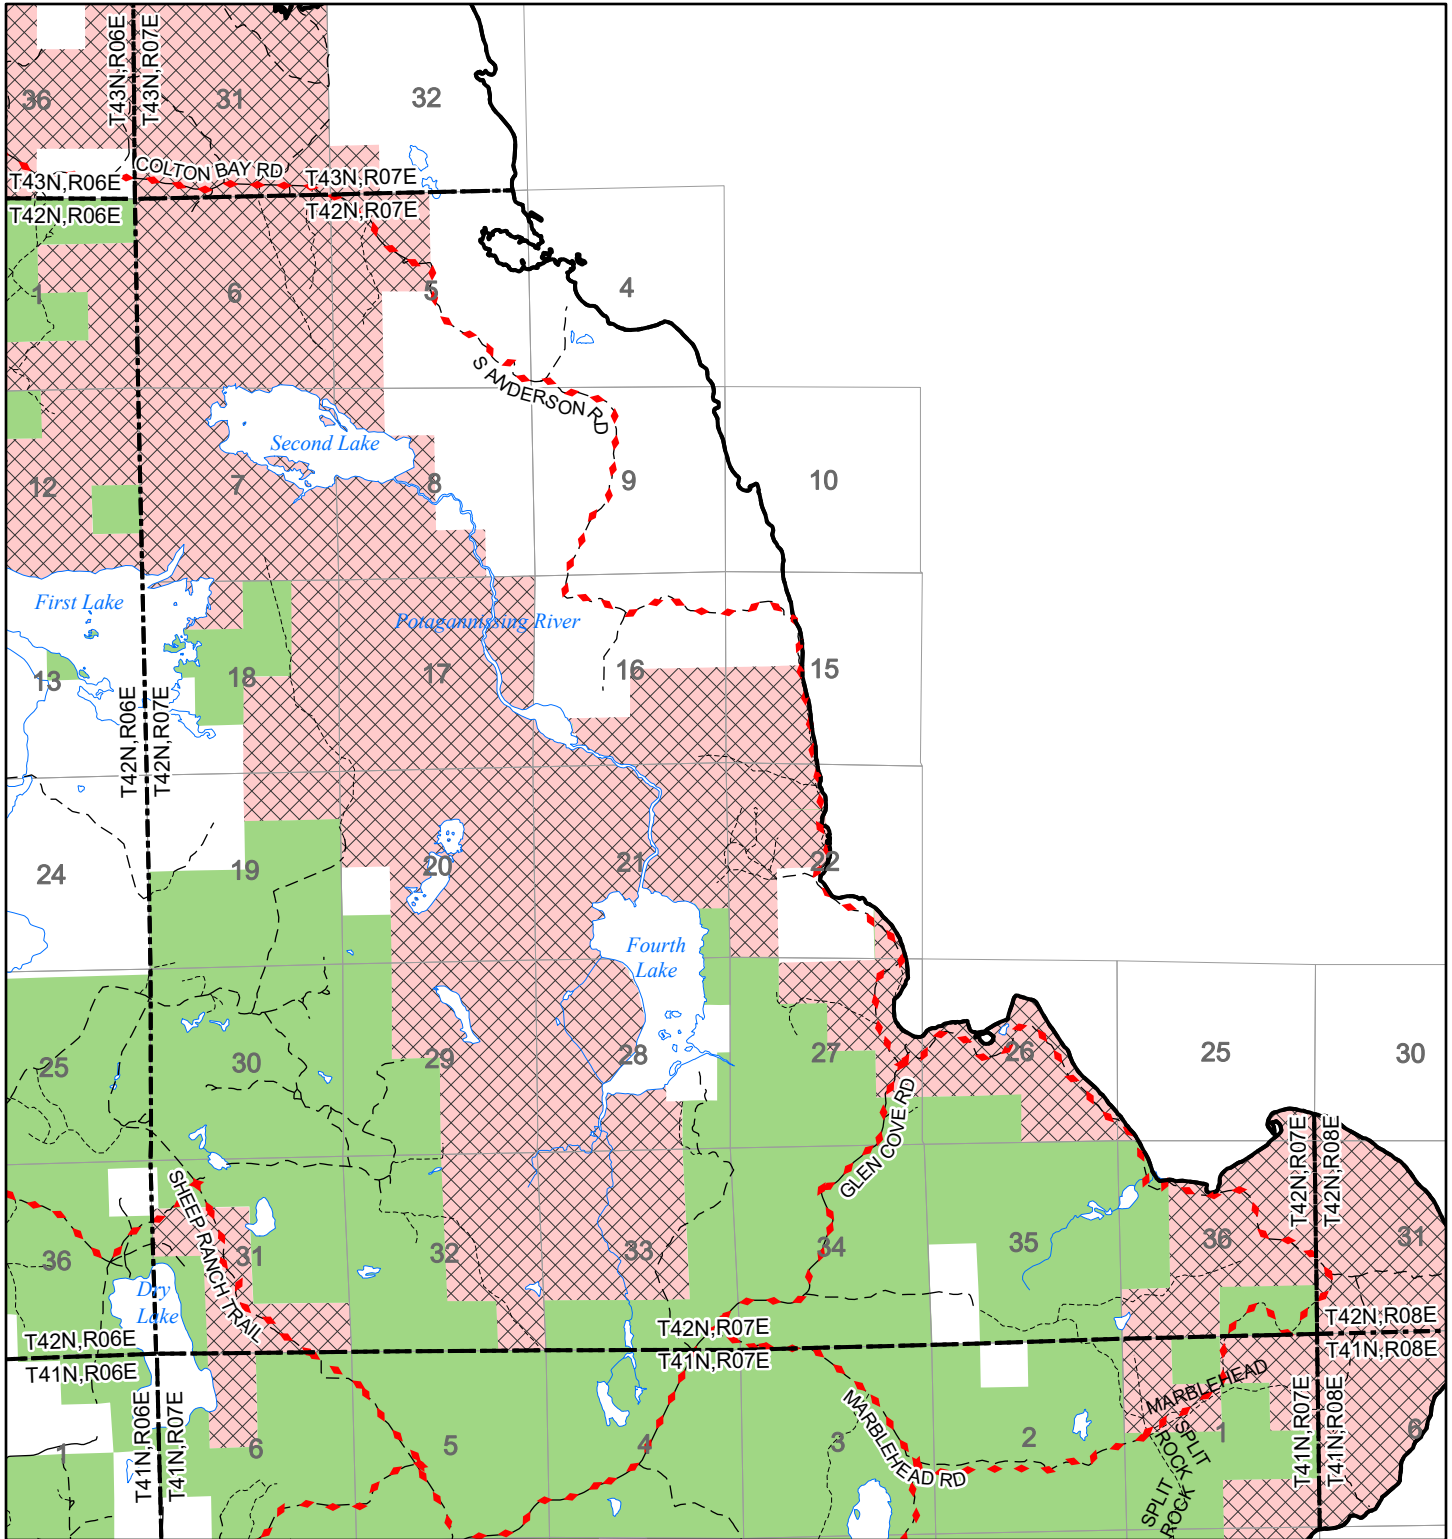

2022 Fuelwood Collection Map

T42N,R07E

CHIPPEWA CO.

- Open to Fuelwood Collection
- Open (Recently Closed Timber Sale)
- State land closed to fuelwood collection
- Snowmobile trail

Effective: April 1, 2022