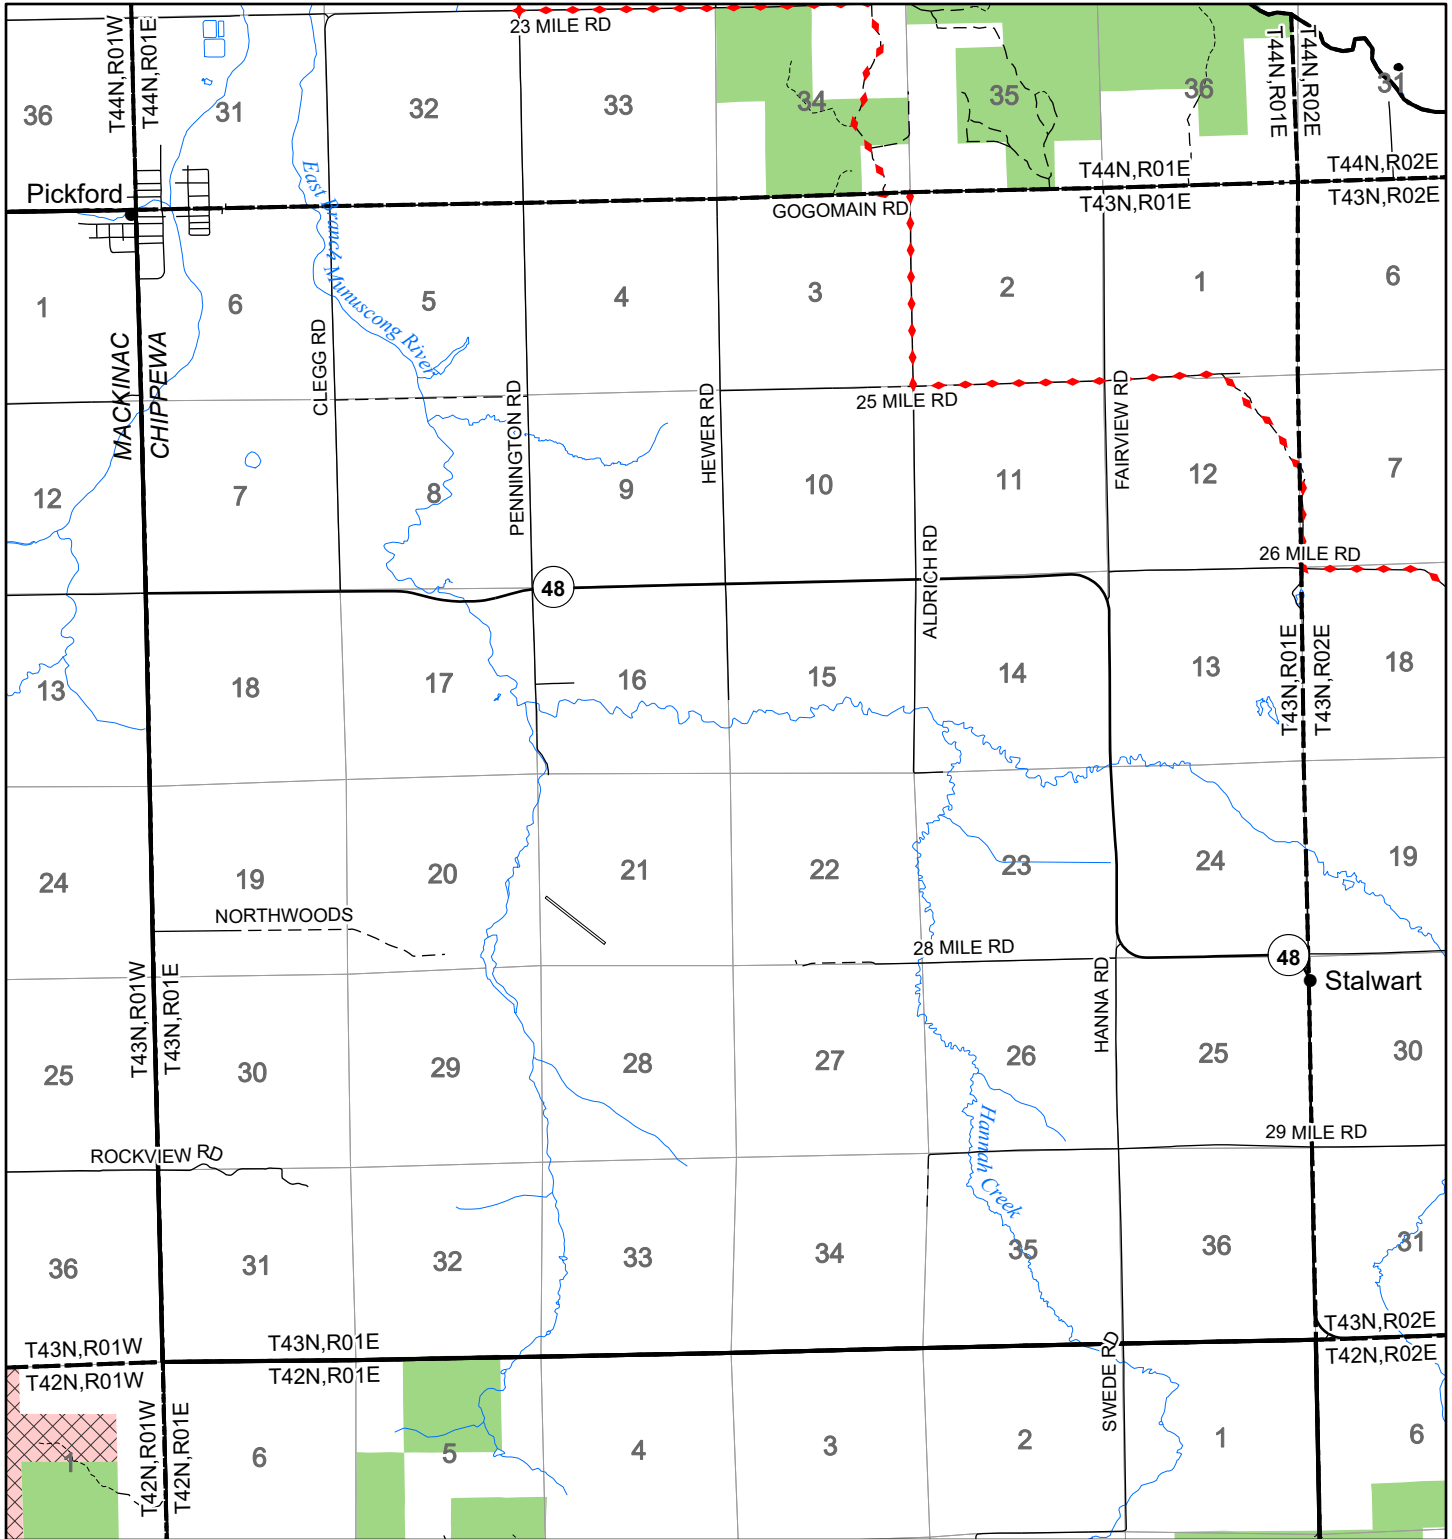

2022 Fuelwood Collection Map

T43N,R01E

CHIPPEWA CO.

- Open to Fuelwood Collection
- Open (Recently Closed Timber Sale)
- State land closed to fuelwood collection
- Snowmobile trail

Effective: April 1, 2022