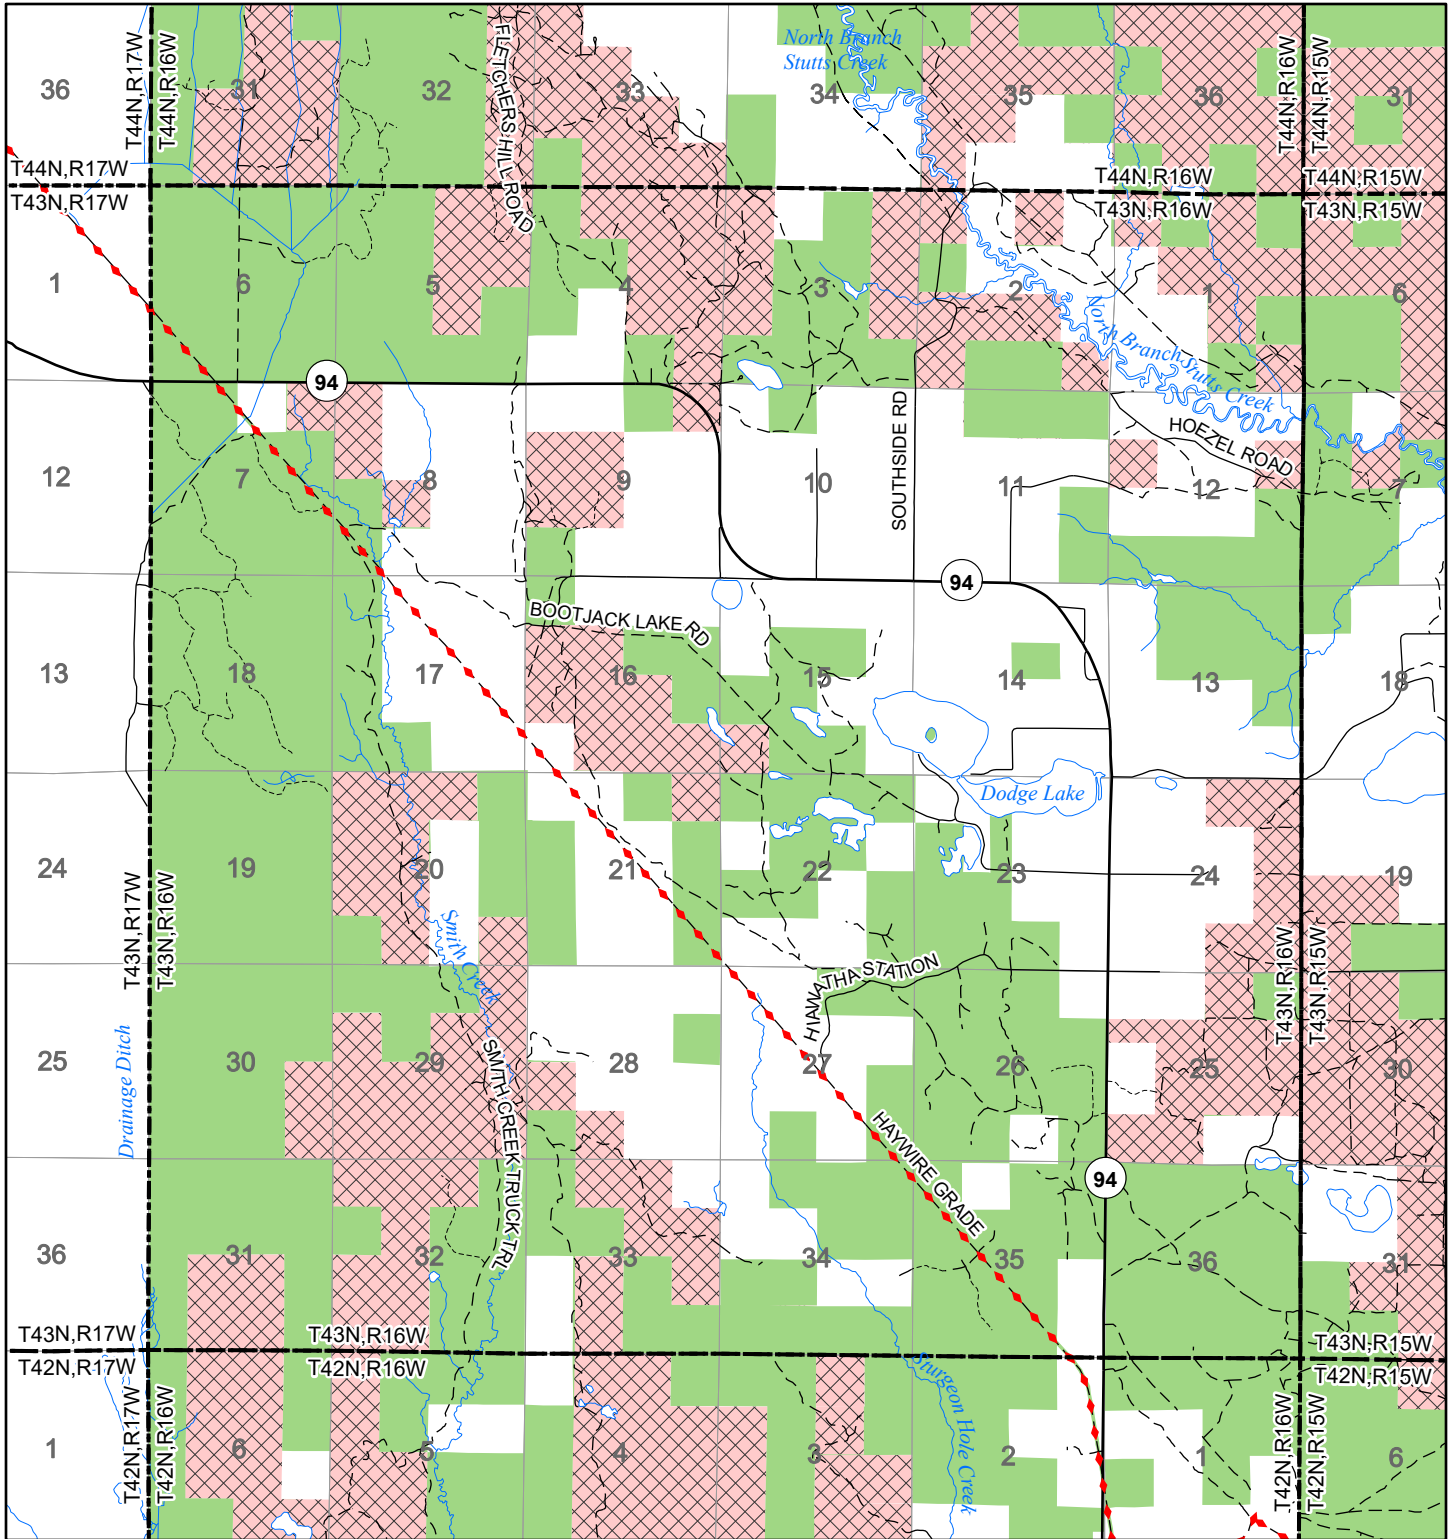

2022 Fuelwood Collection Map

T43N,R16W

SCHOOLCRAFT CO.

- Open to Fuelwood Collection
- Open (Recently Closed Timber Sale)
- State land closed to fuelwood collection
- Snowmobile trail

Effective: April 1, 2022