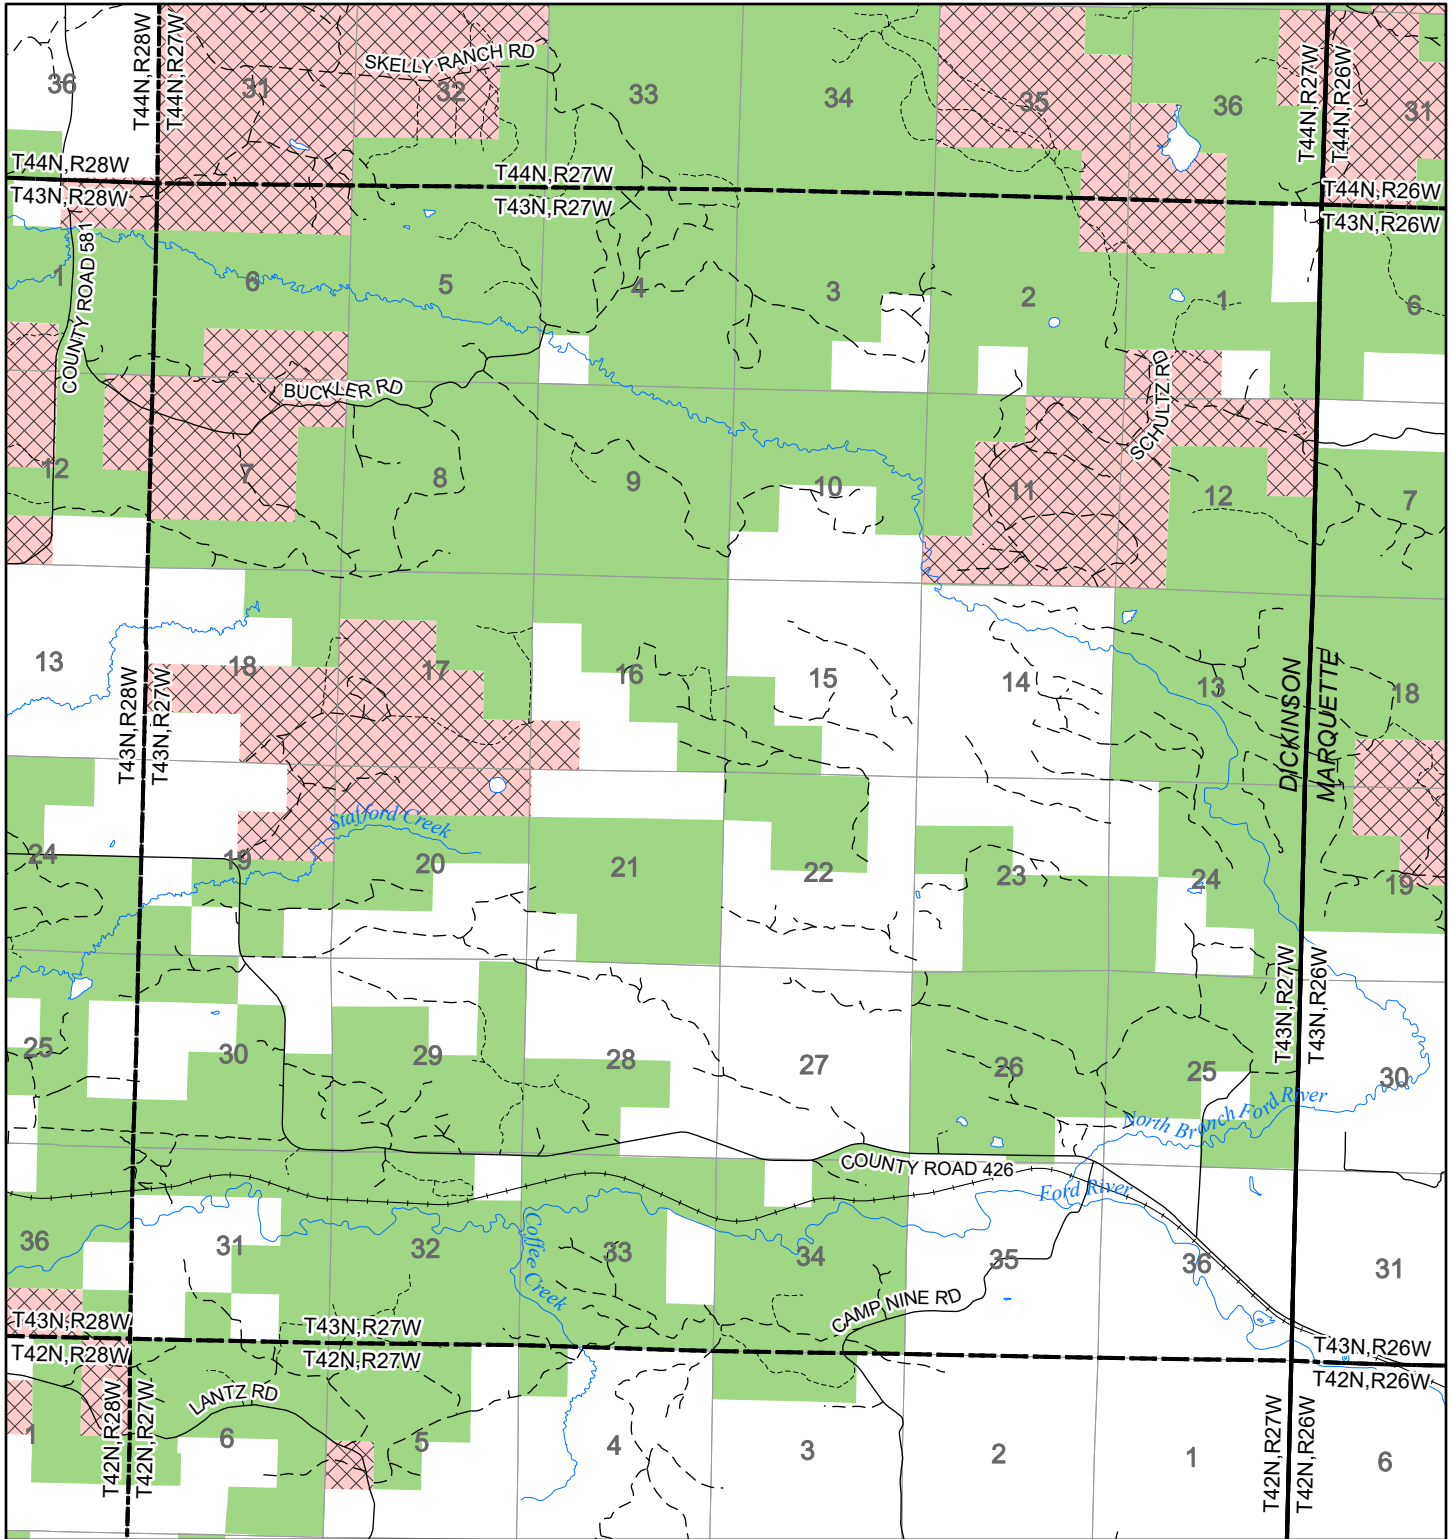

2022 Fuelwood Collection Map

T43N,R27W

DICKINSON CO.

- Open to Fuelwood Collection
- Open (Recently Closed Timber Sale)
- State land closed to fuelwood collection
- Snowmobile trail

Effective: April 1, 2022