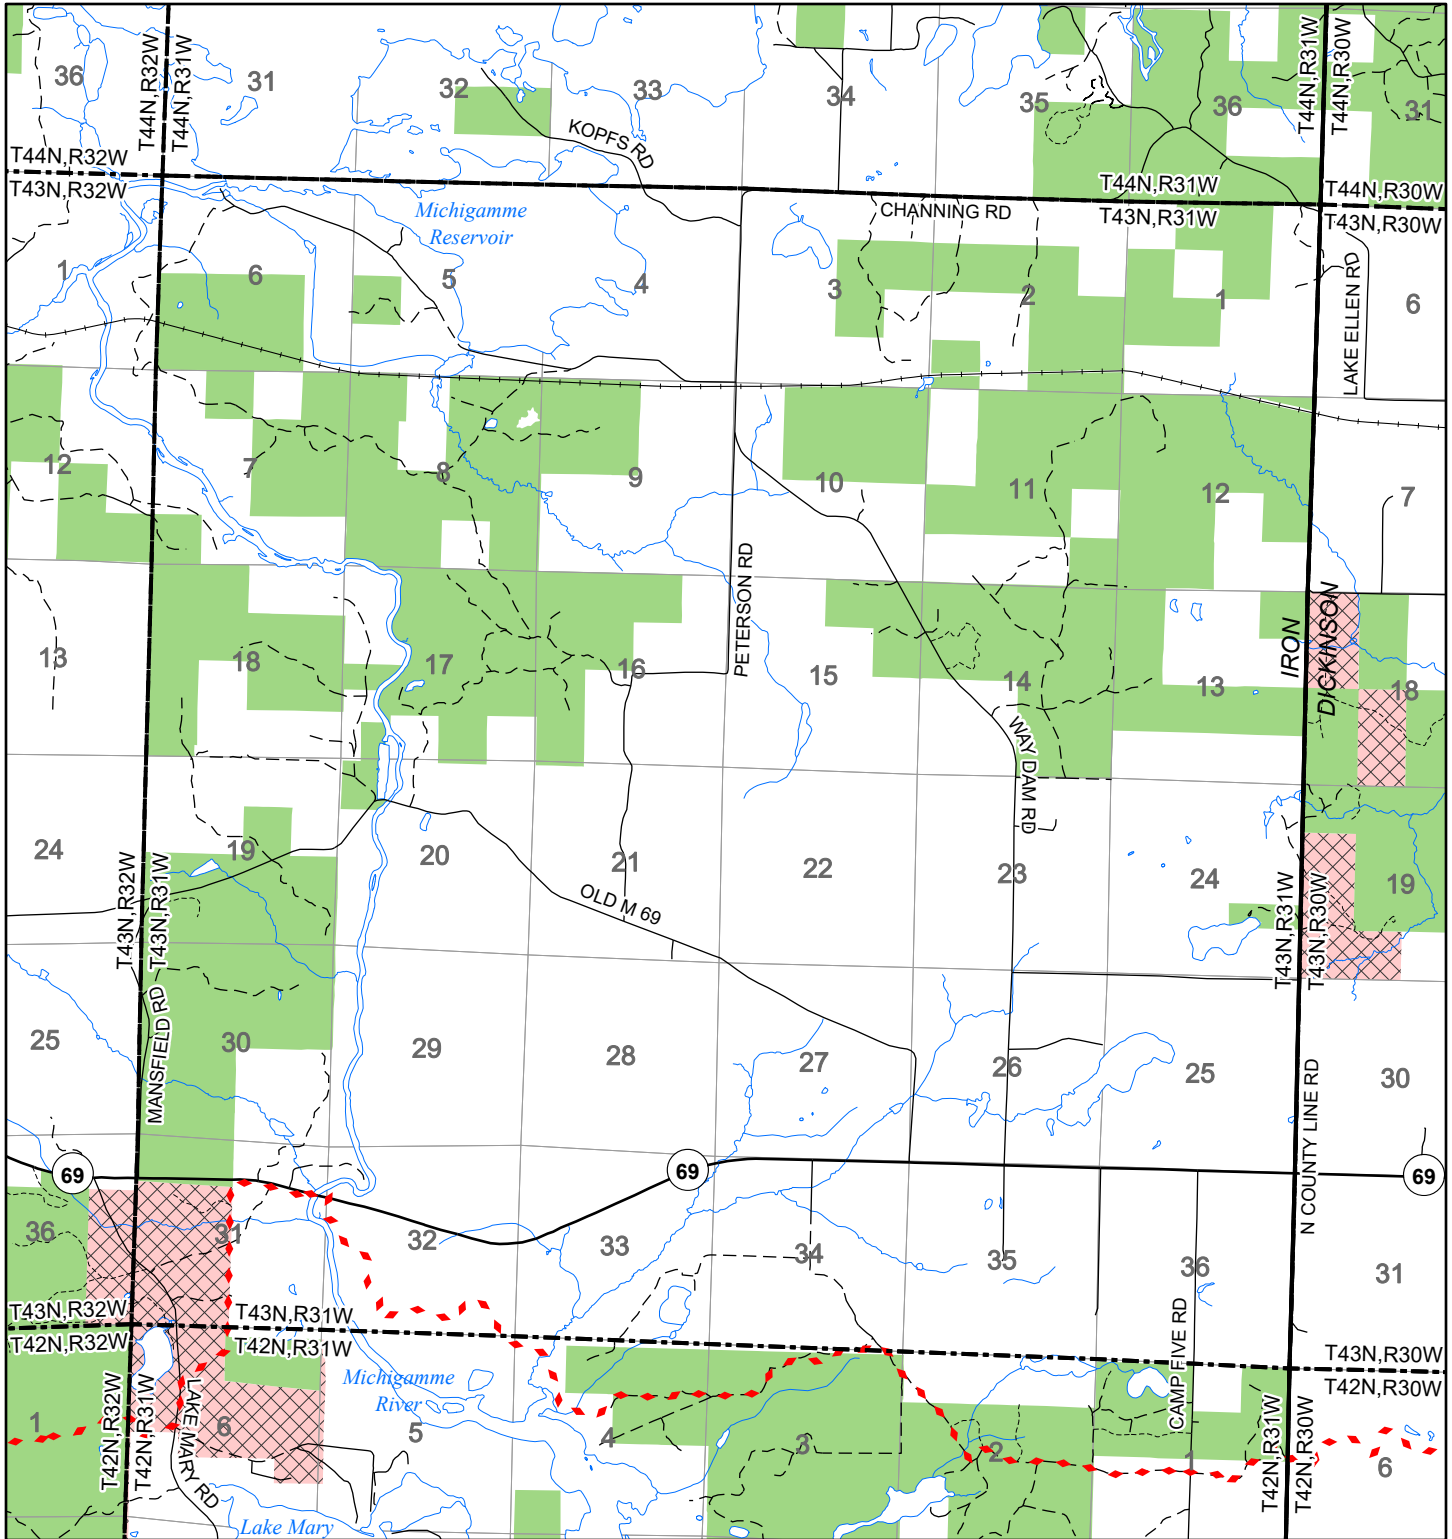

2022 Fuelwood Collection Map

T43N,R31W

IRON CO.

- Open to Fuelwood Collection
- Open (Recently Closed Timber Sale)
- State land closed to fuelwood collection
- Snowmobile trail

Effective: April 1, 2022