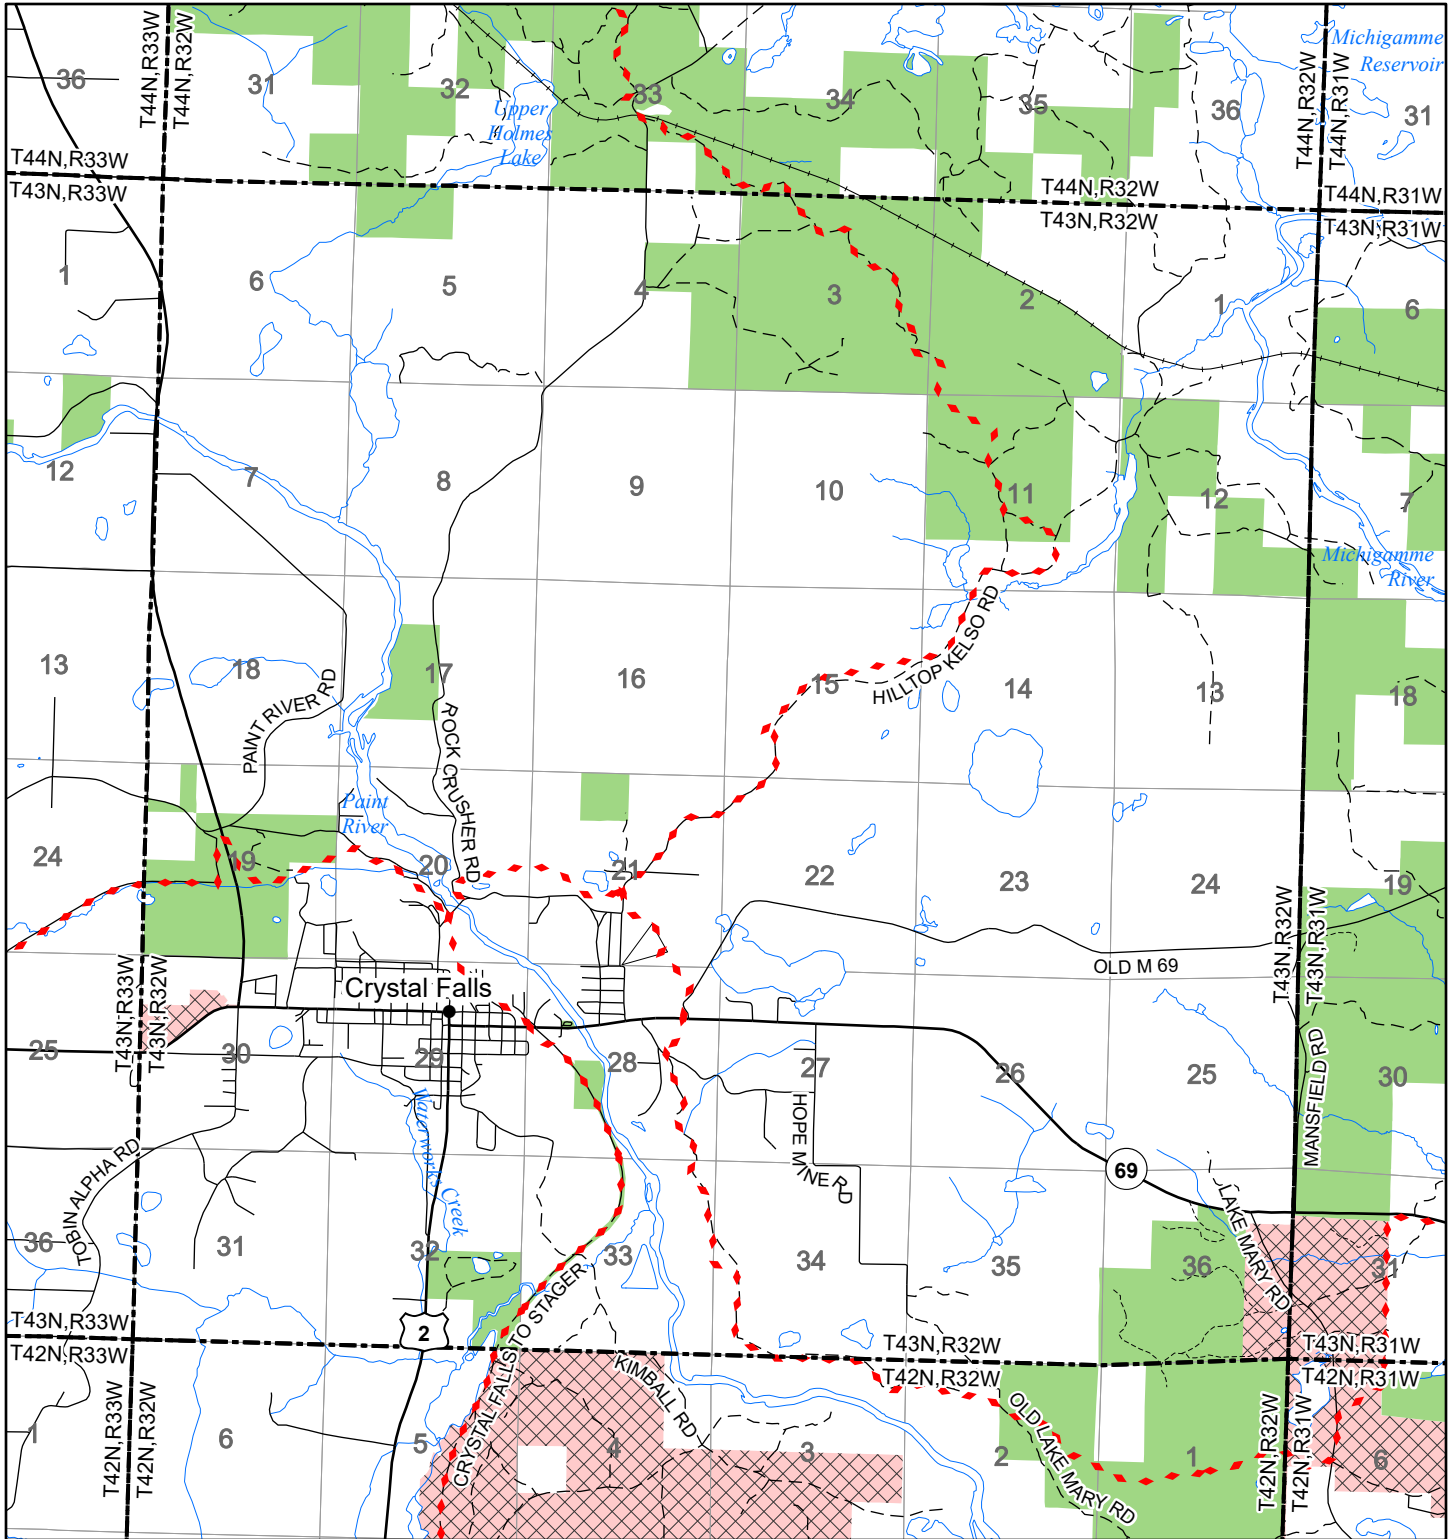

2022 Fuelwood Collection Map

T43N,R32W

IRON CO.

- Open to Fuelwood Collection
- Open (Recently Closed Timber Sale)
- State land closed to fuelwood collection
- Snowmobile trail

Effective: April 1, 2022