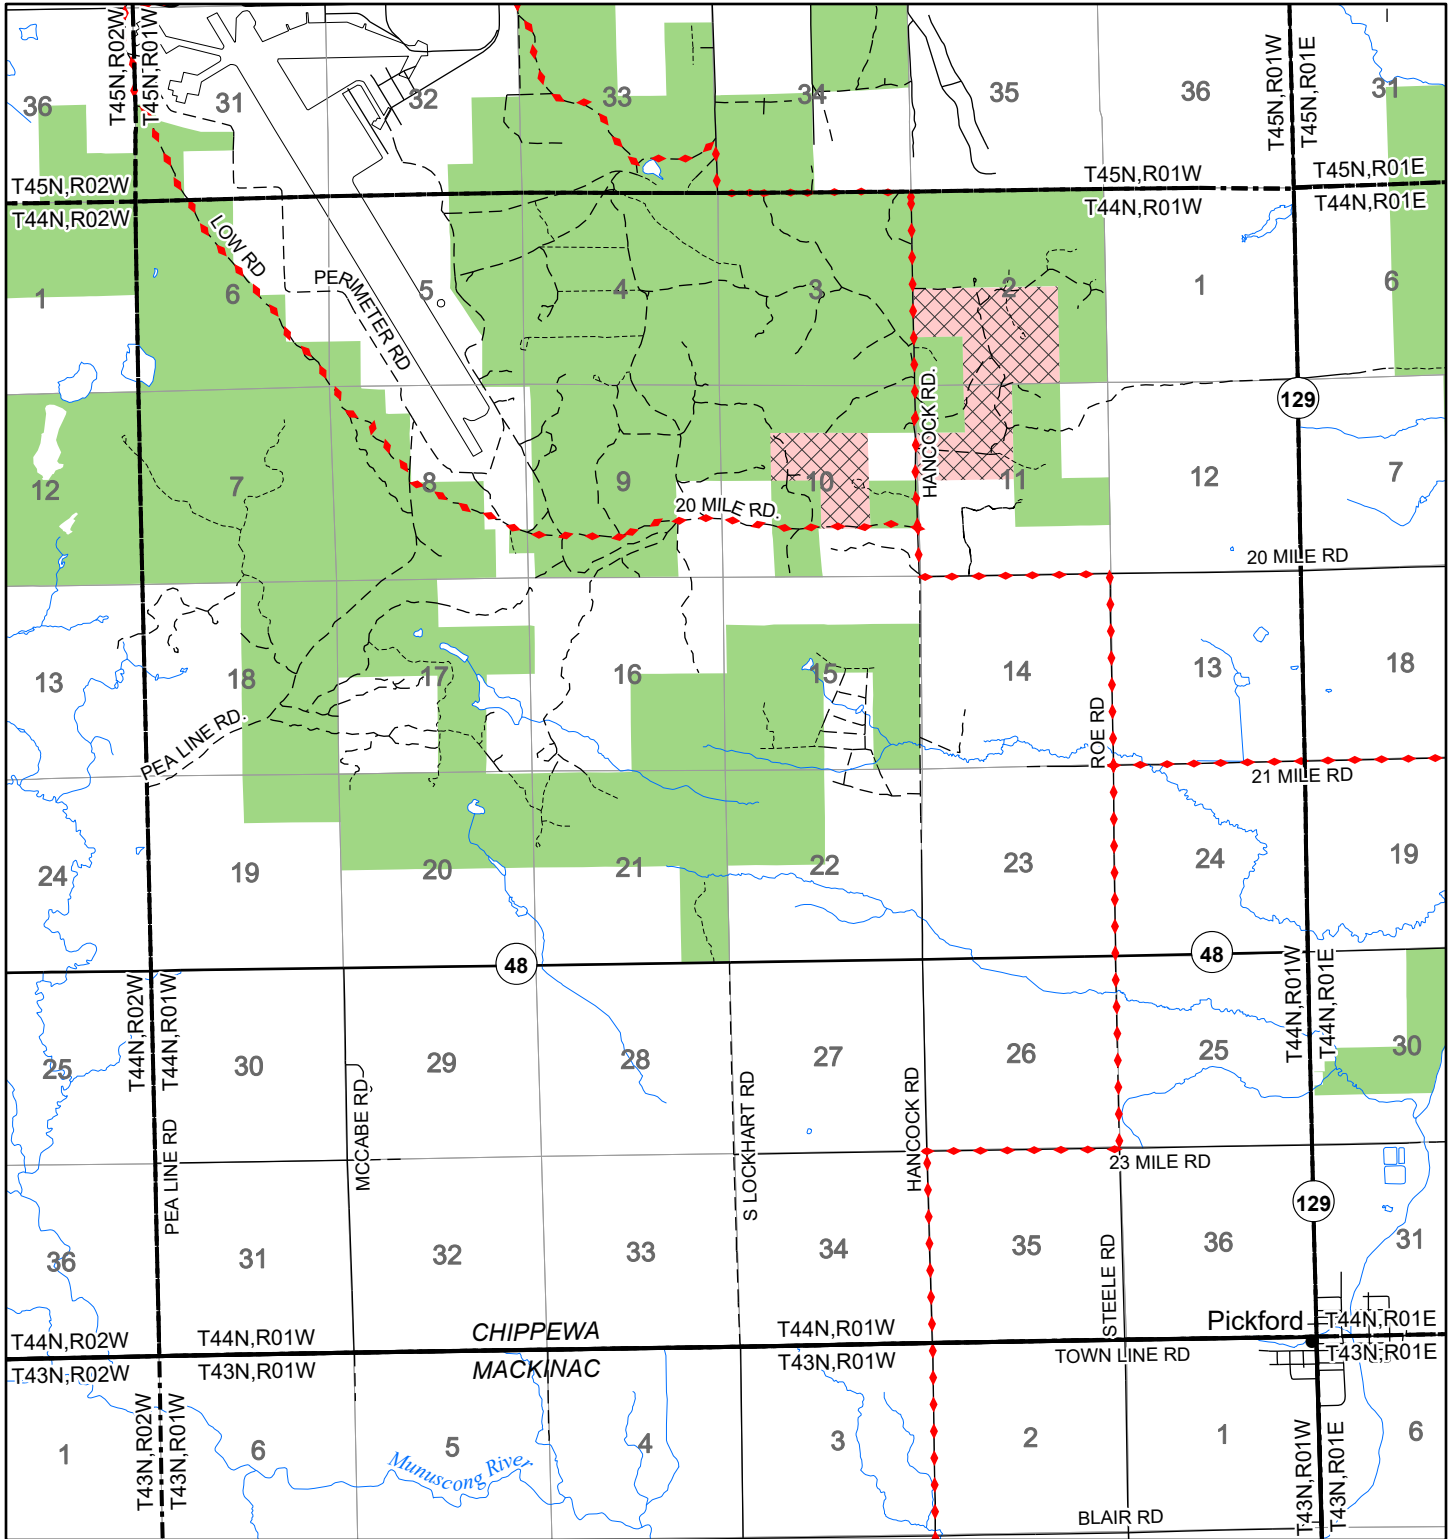

2022 Fuelwood Collection Map

T44N,R01W

CHIPPEWA CO.

- Open to Fuelwood Collection
- Open (Recently Closed Timber Sale)
- State land closed to fuelwood collection
- Snowmobile trail

Effective: April 1, 2022