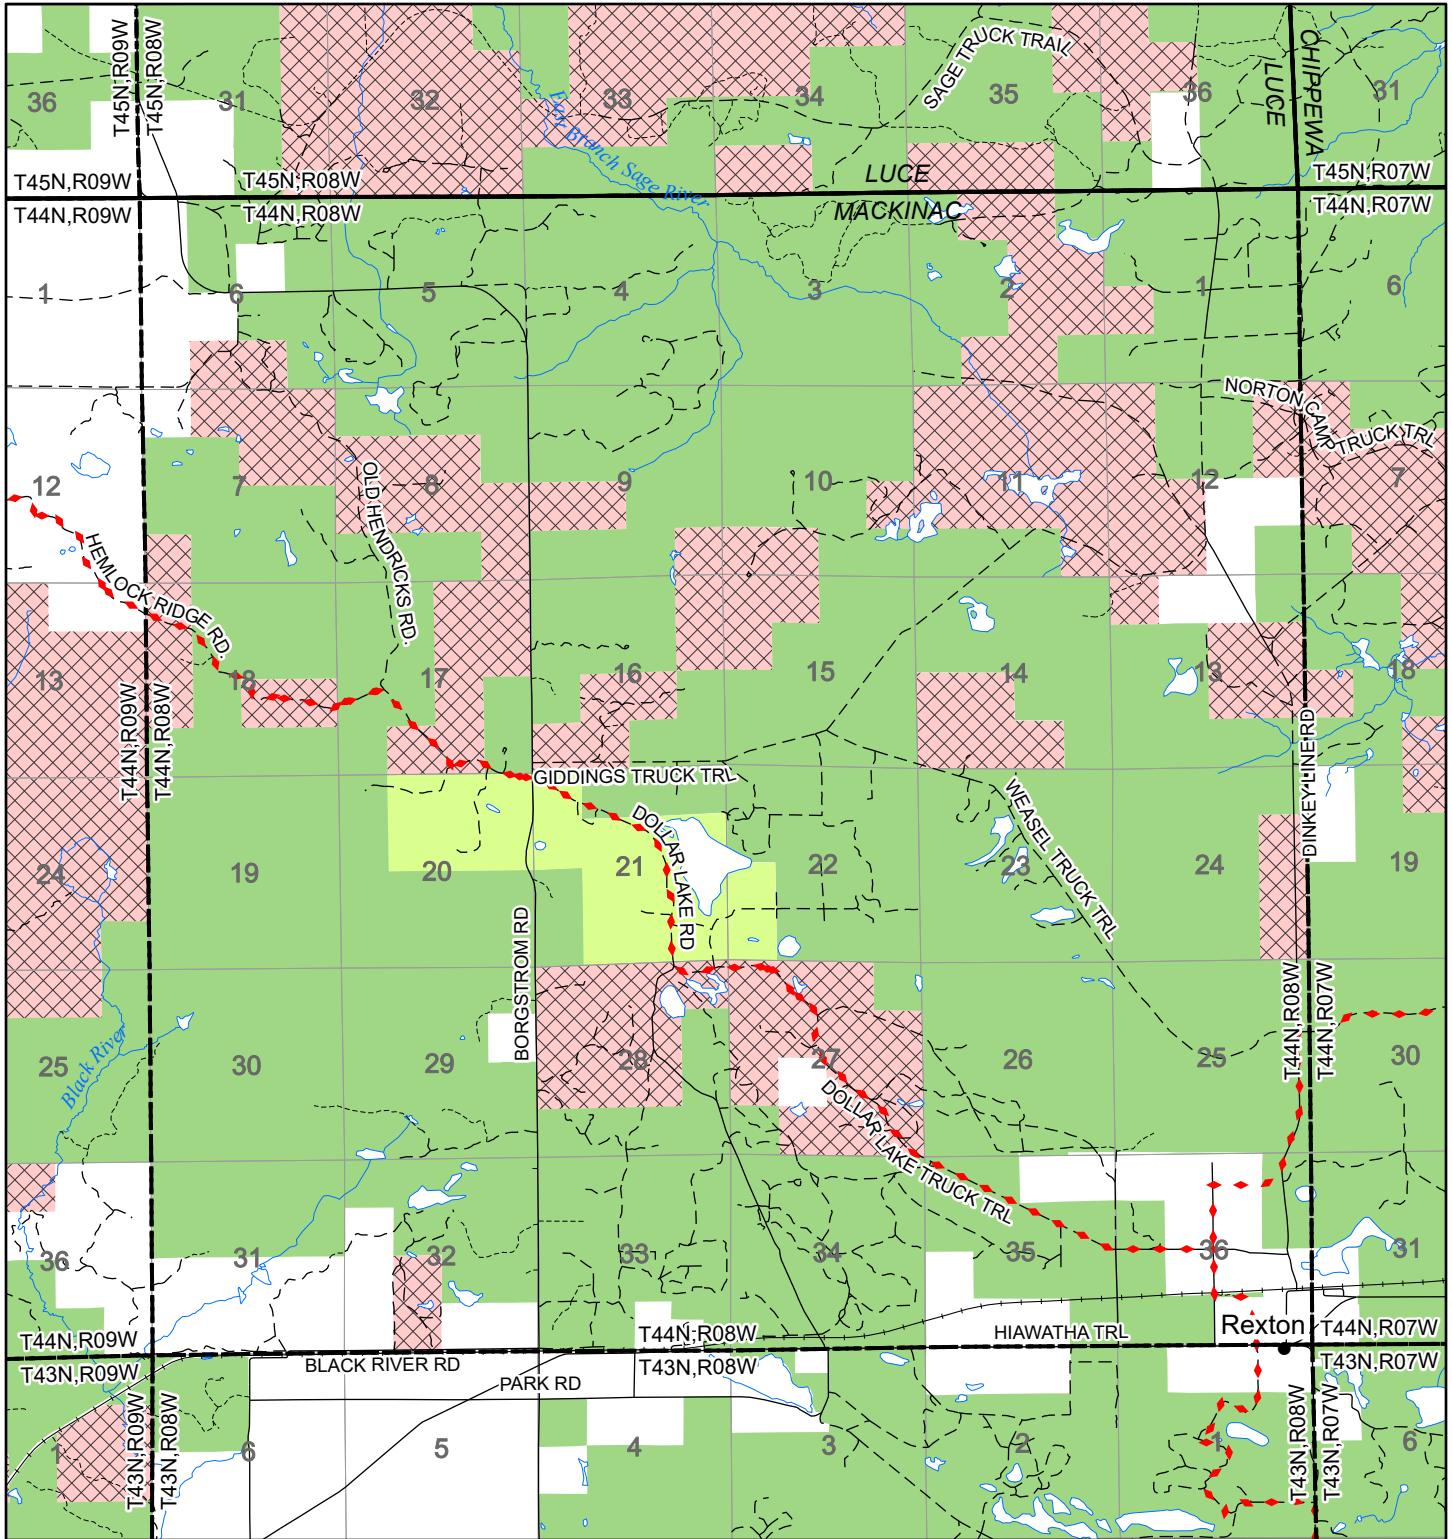

2022 Fuelwood Collection Map

T44N,R08W

MACKINAC CO.

- Open to Fuelwood Collection
- Open (Recently Closed Timber Sale)
- State land closed to fuelwood collection
- Snowmobile trail

Effective: April 1, 2022