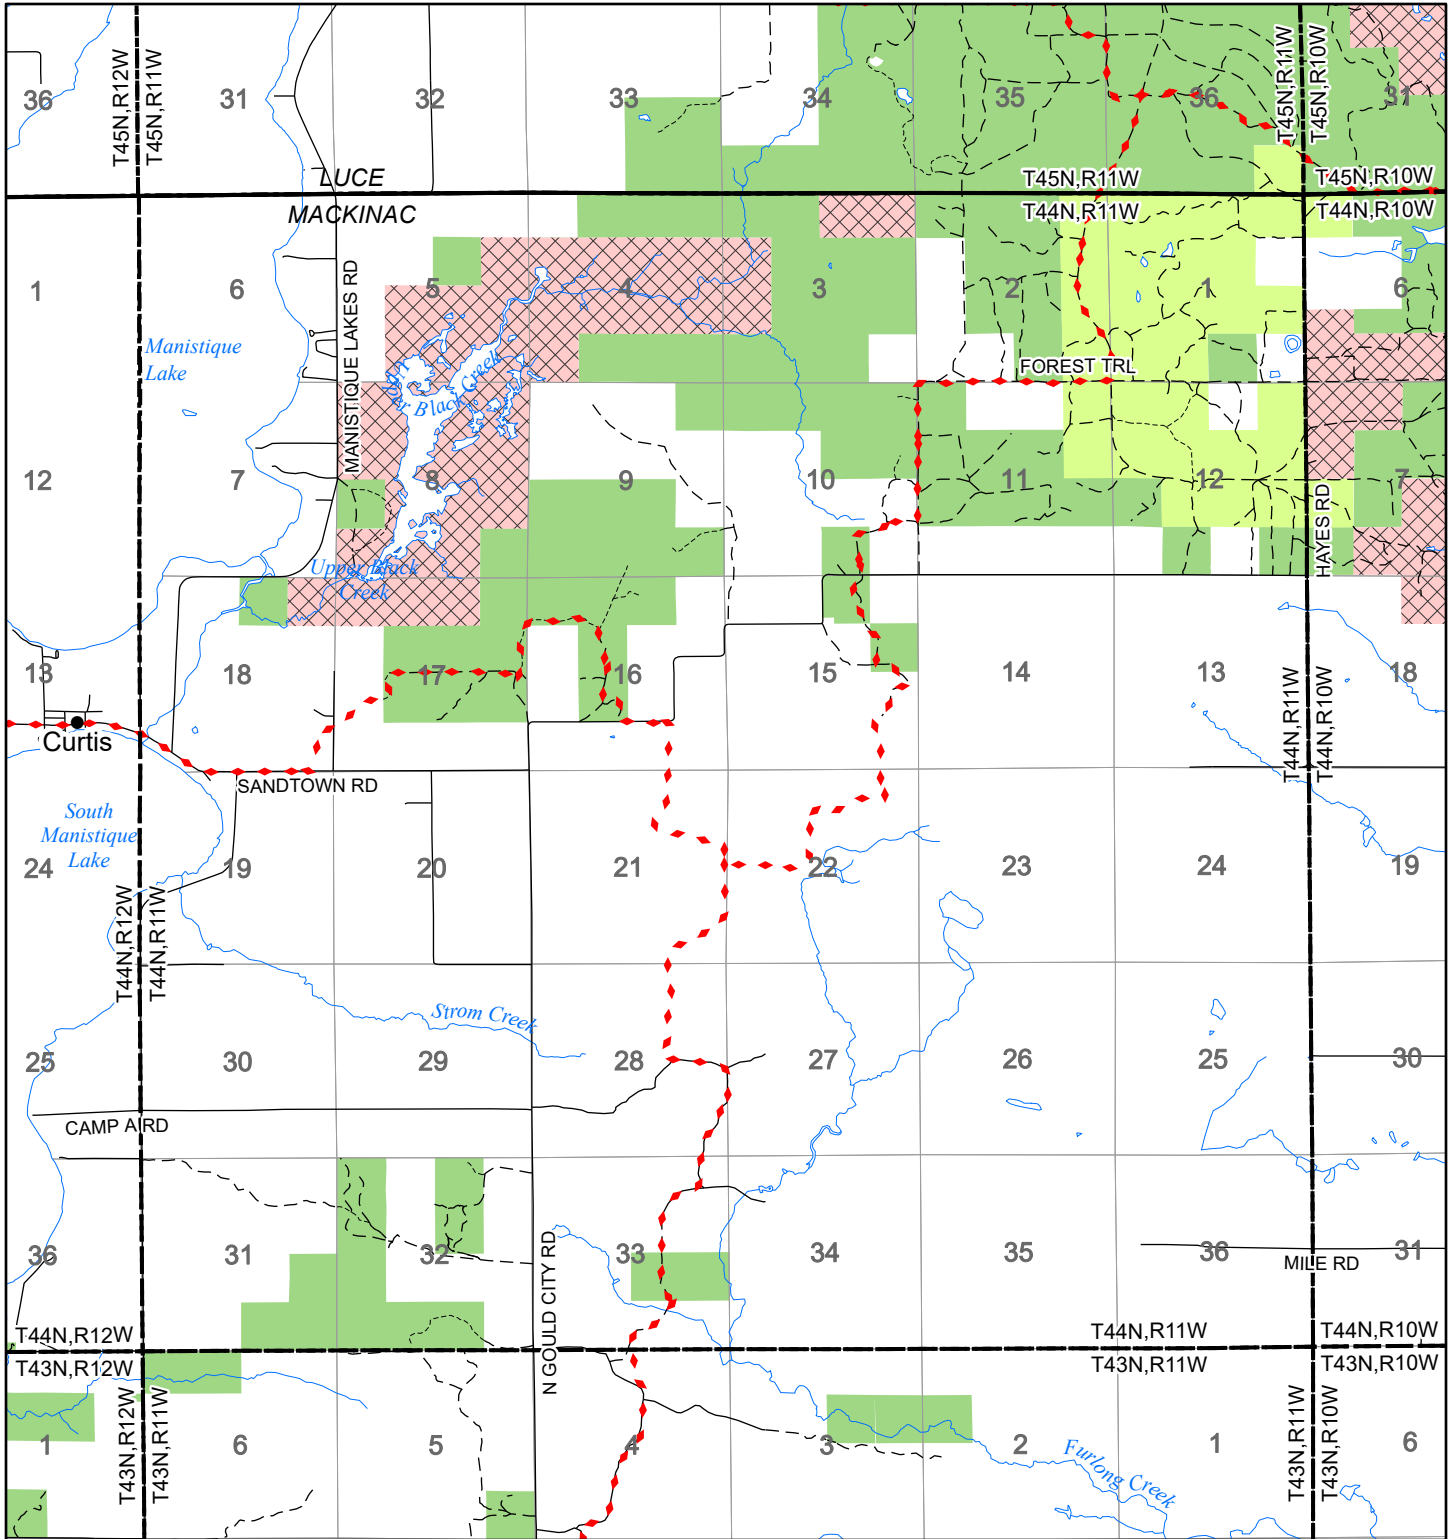

2022 Fuelwood Collection Map

T44N,R11W

MACKINAC CO.

- Open to Fuelwood Collection
- Open (Recently Closed Timber Sale)
- State land closed to fuelwood collection
- Snowmobile trail

Effective: April 1, 2022