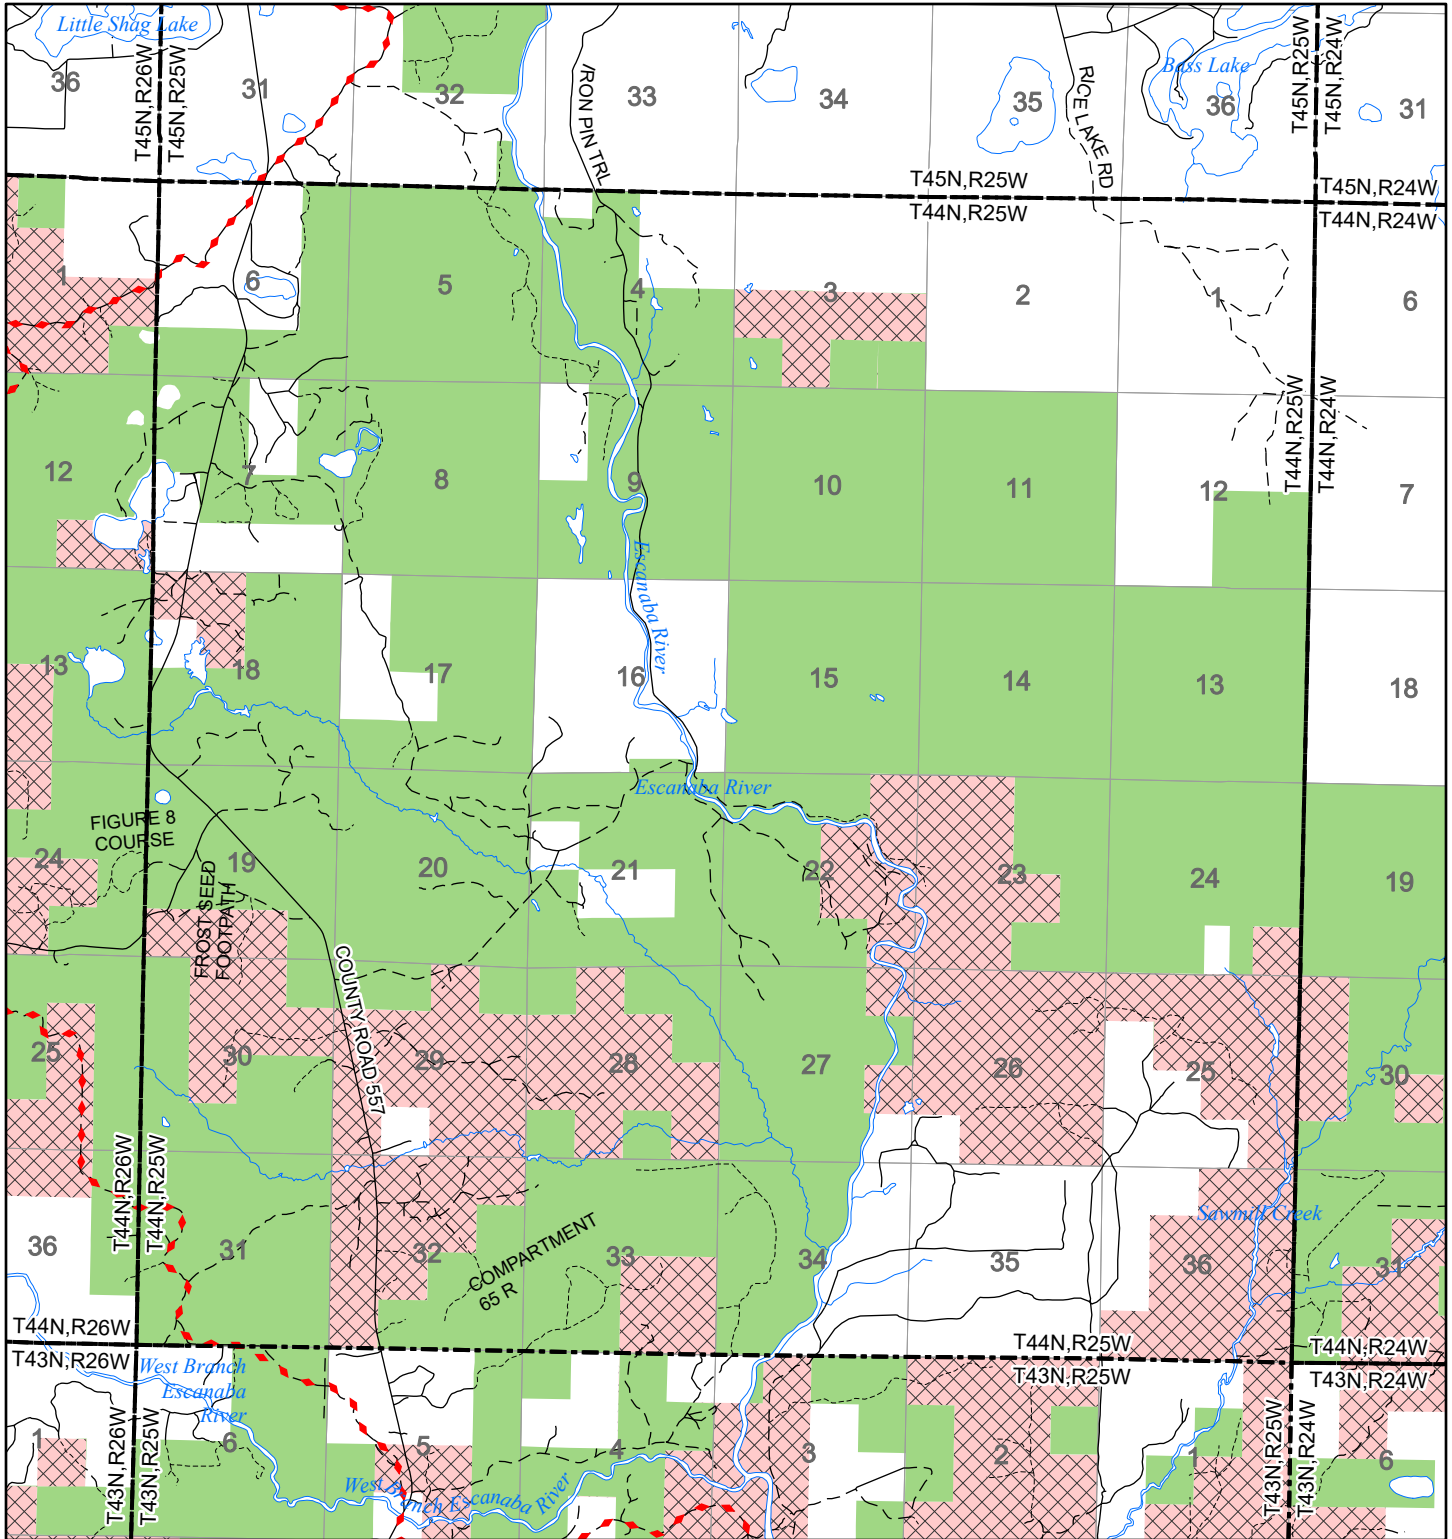

# 2022 Fuelwood Collection Map

## T44N,R25W

### MARQUETTE CO.

- Open to Fuelwood Collection
- Open (Recently Closed Timber Sale)
- State land closed to fuelwood collection
- Snowmobile trail

Effective: April 1, 2022