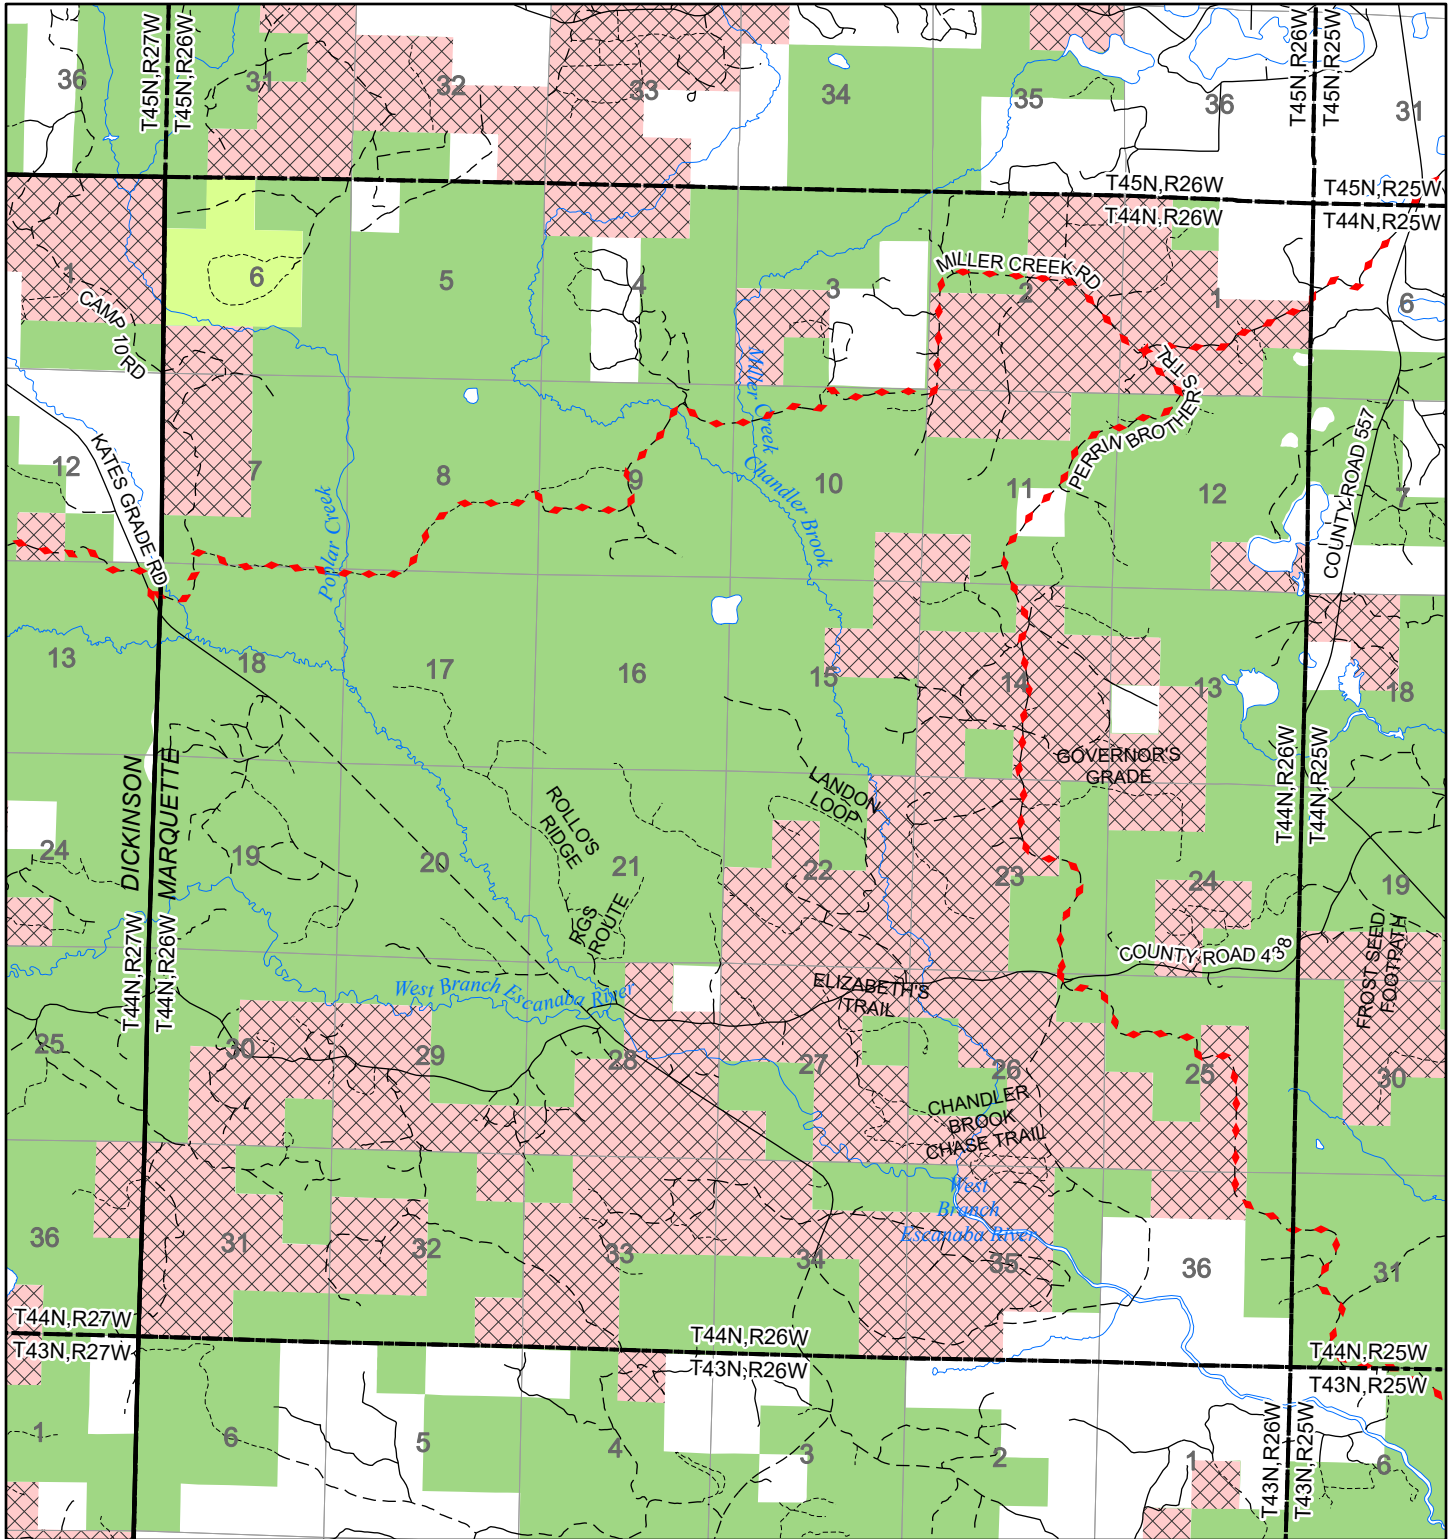

2022 Fuelwood Collection Map

T44N,R26W

MARQUETTE CO.

- Open to Fuelwood Collection
- Open (Recently Closed Timber Sale)
- State land closed to fuelwood collection
- Snowmobile trail

Effective: April 1, 2022