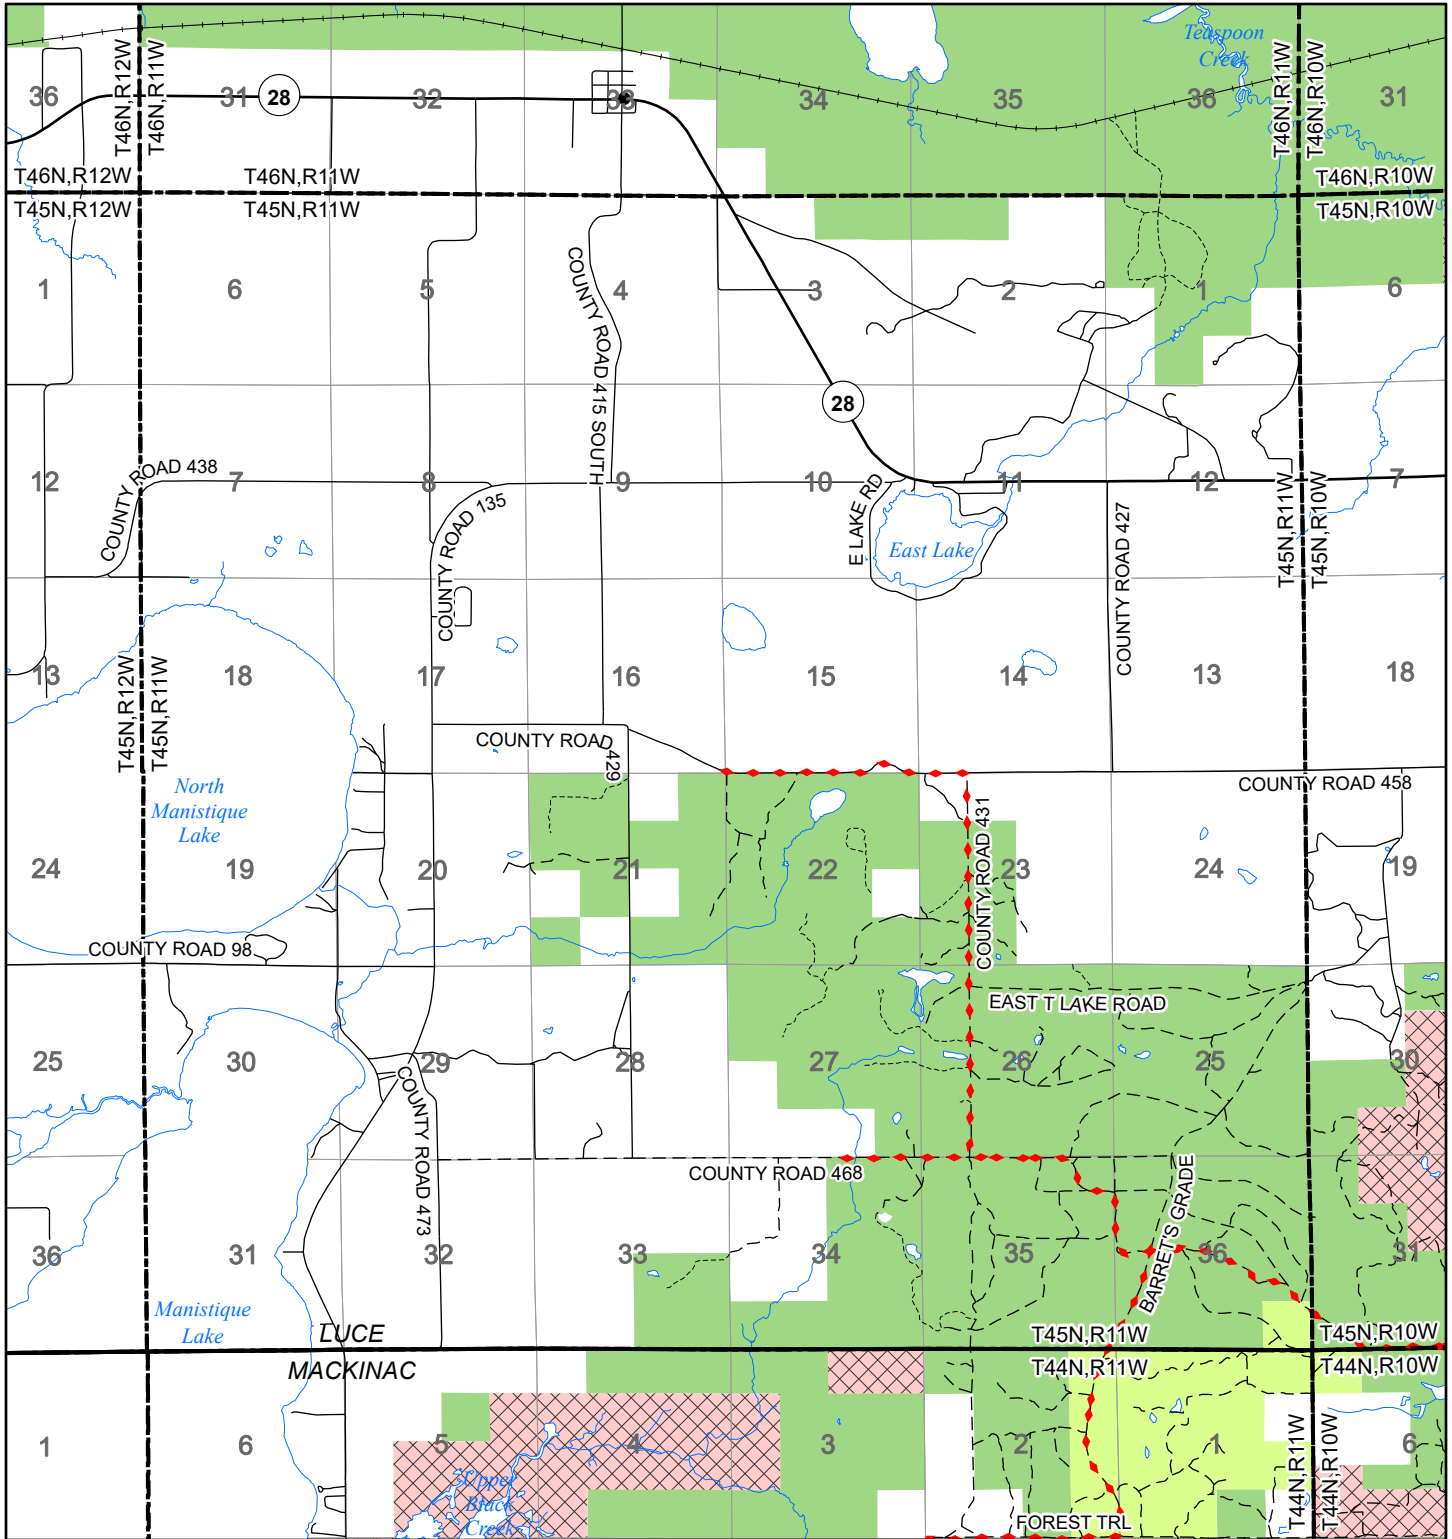

2022 Fuelwood Collection Map

T45N,R11W

LUCE CO.

- Open to Fuelwood Collection
- Open (Recently Closed Timber Sale)
- State land closed to fuelwood collection
- Snowmobile trail

Effective: April 1, 2022