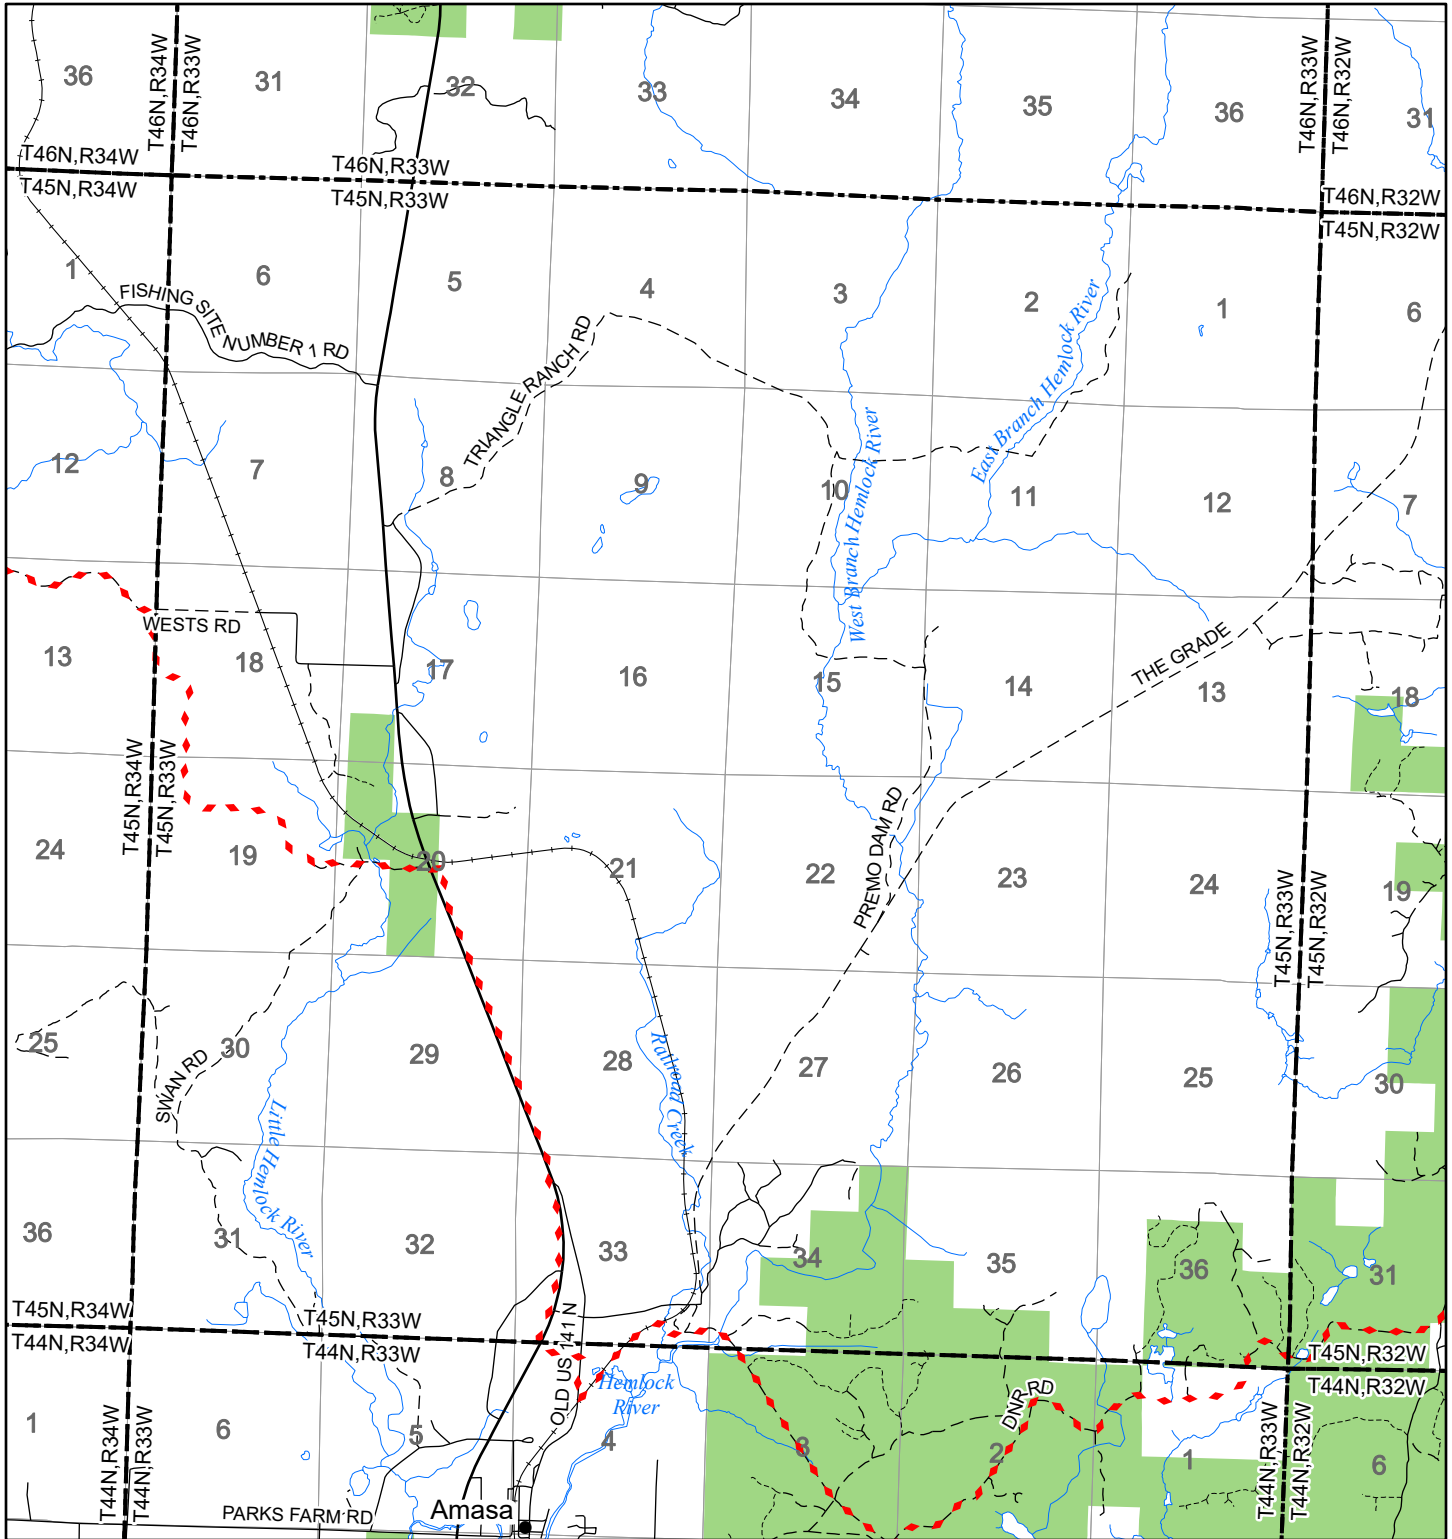

2022 Fuelwood Collection Map

T45N,R33W

IRON CO.

- Open to Fuelwood Collection
- Open (Recently Closed Timber Sale)
- State land closed to fuelwood collection
- Snowmobile trail

Effective: April 1, 2022