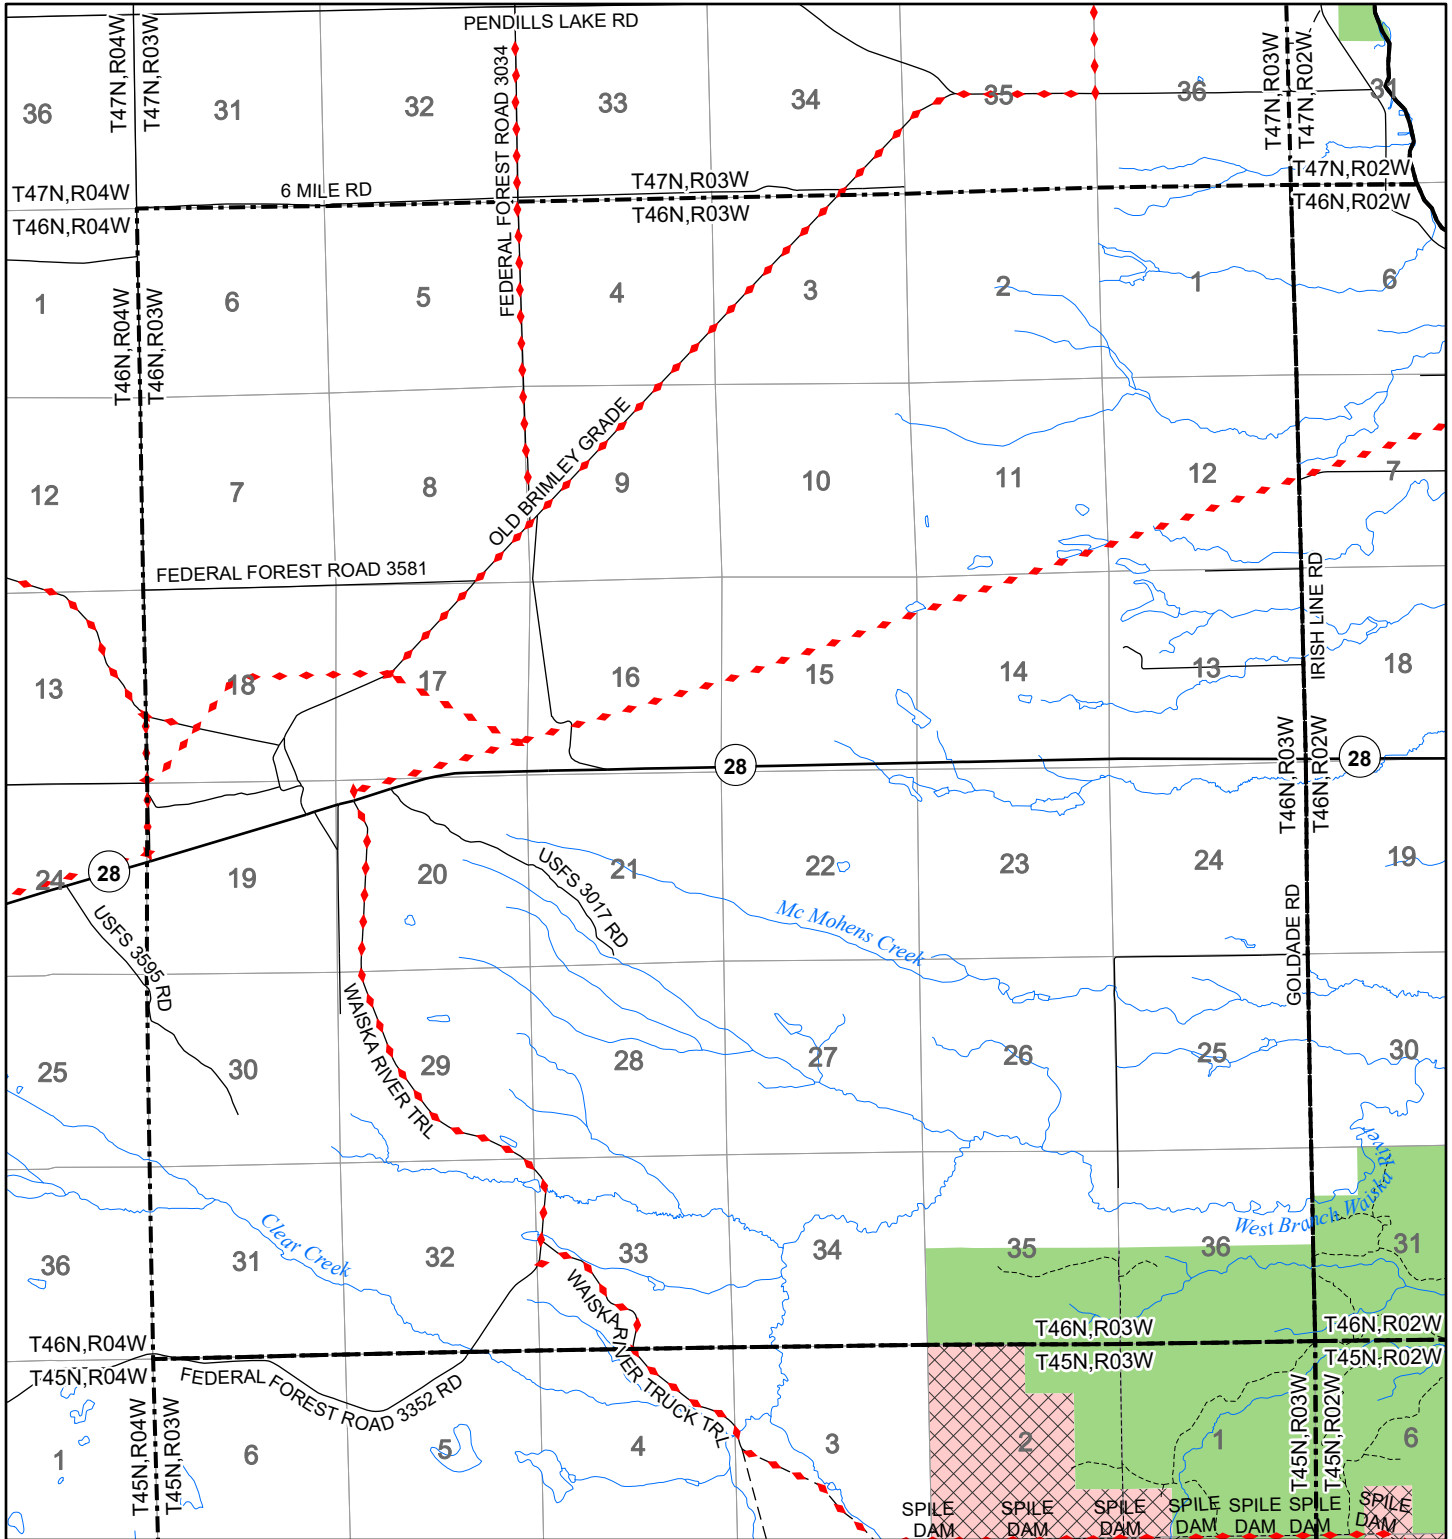

2022 Fuelwood Collection Map

T46N,R03W

CHIPPEWA CO.

- Open to Fuelwood Collection
- Open (Recently Closed Timber Sale)
- State land closed to fuelwood collection
- Snowmobile trail